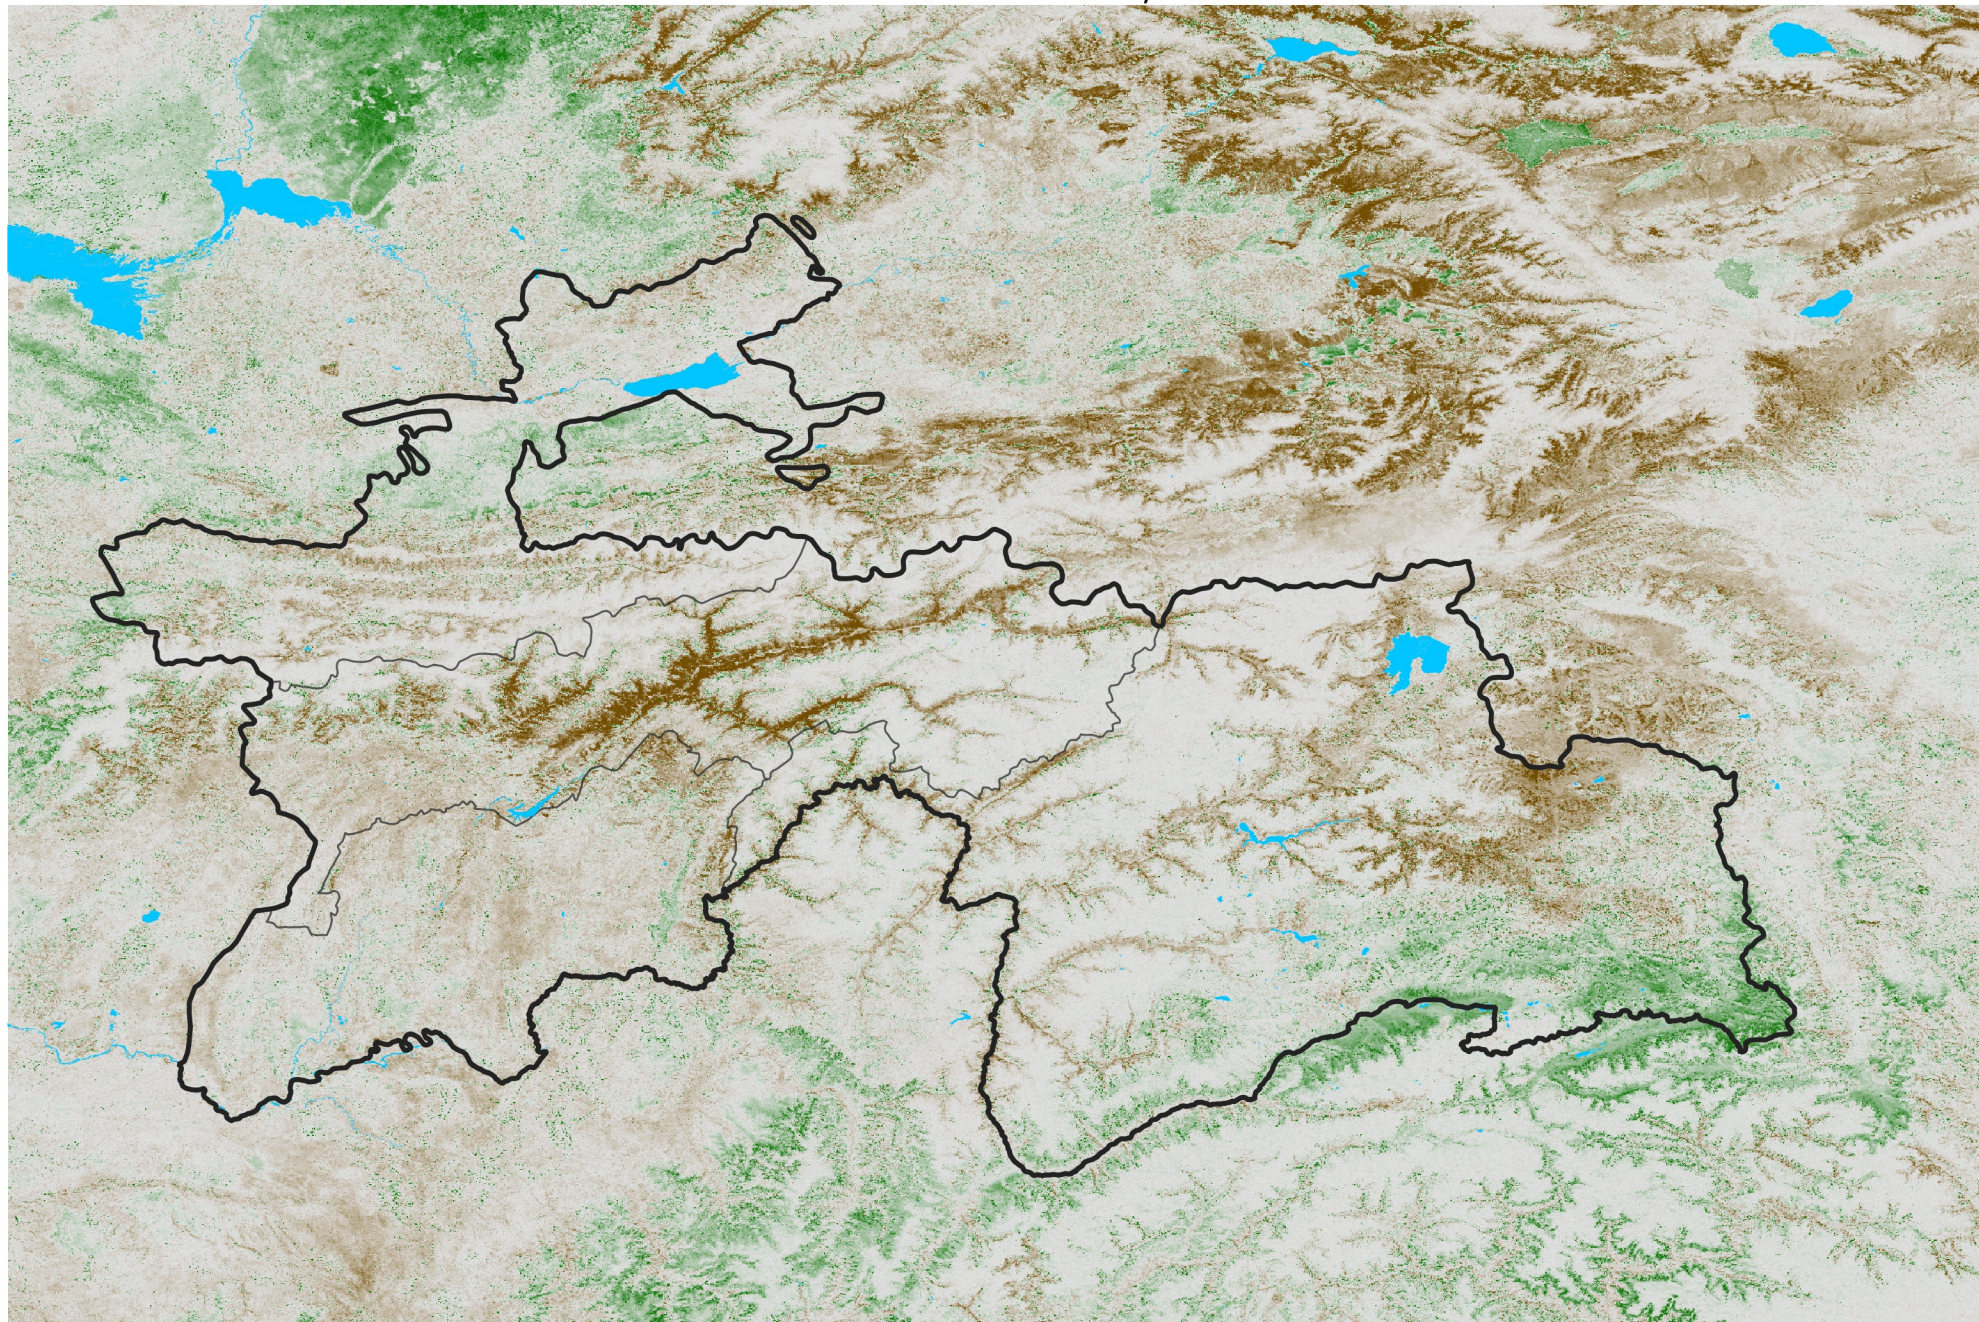

Tajikistan NDVI Anomaly

2016 minus Mean (2012 - 2021)

Period 70 / Dec 11 - 20, 2016

NDVI Anomaly

< -0.3 -0.2 -0.1 -0.05 0.05 0.1 0.2 > 0.3

Negative

No Difference

Positive