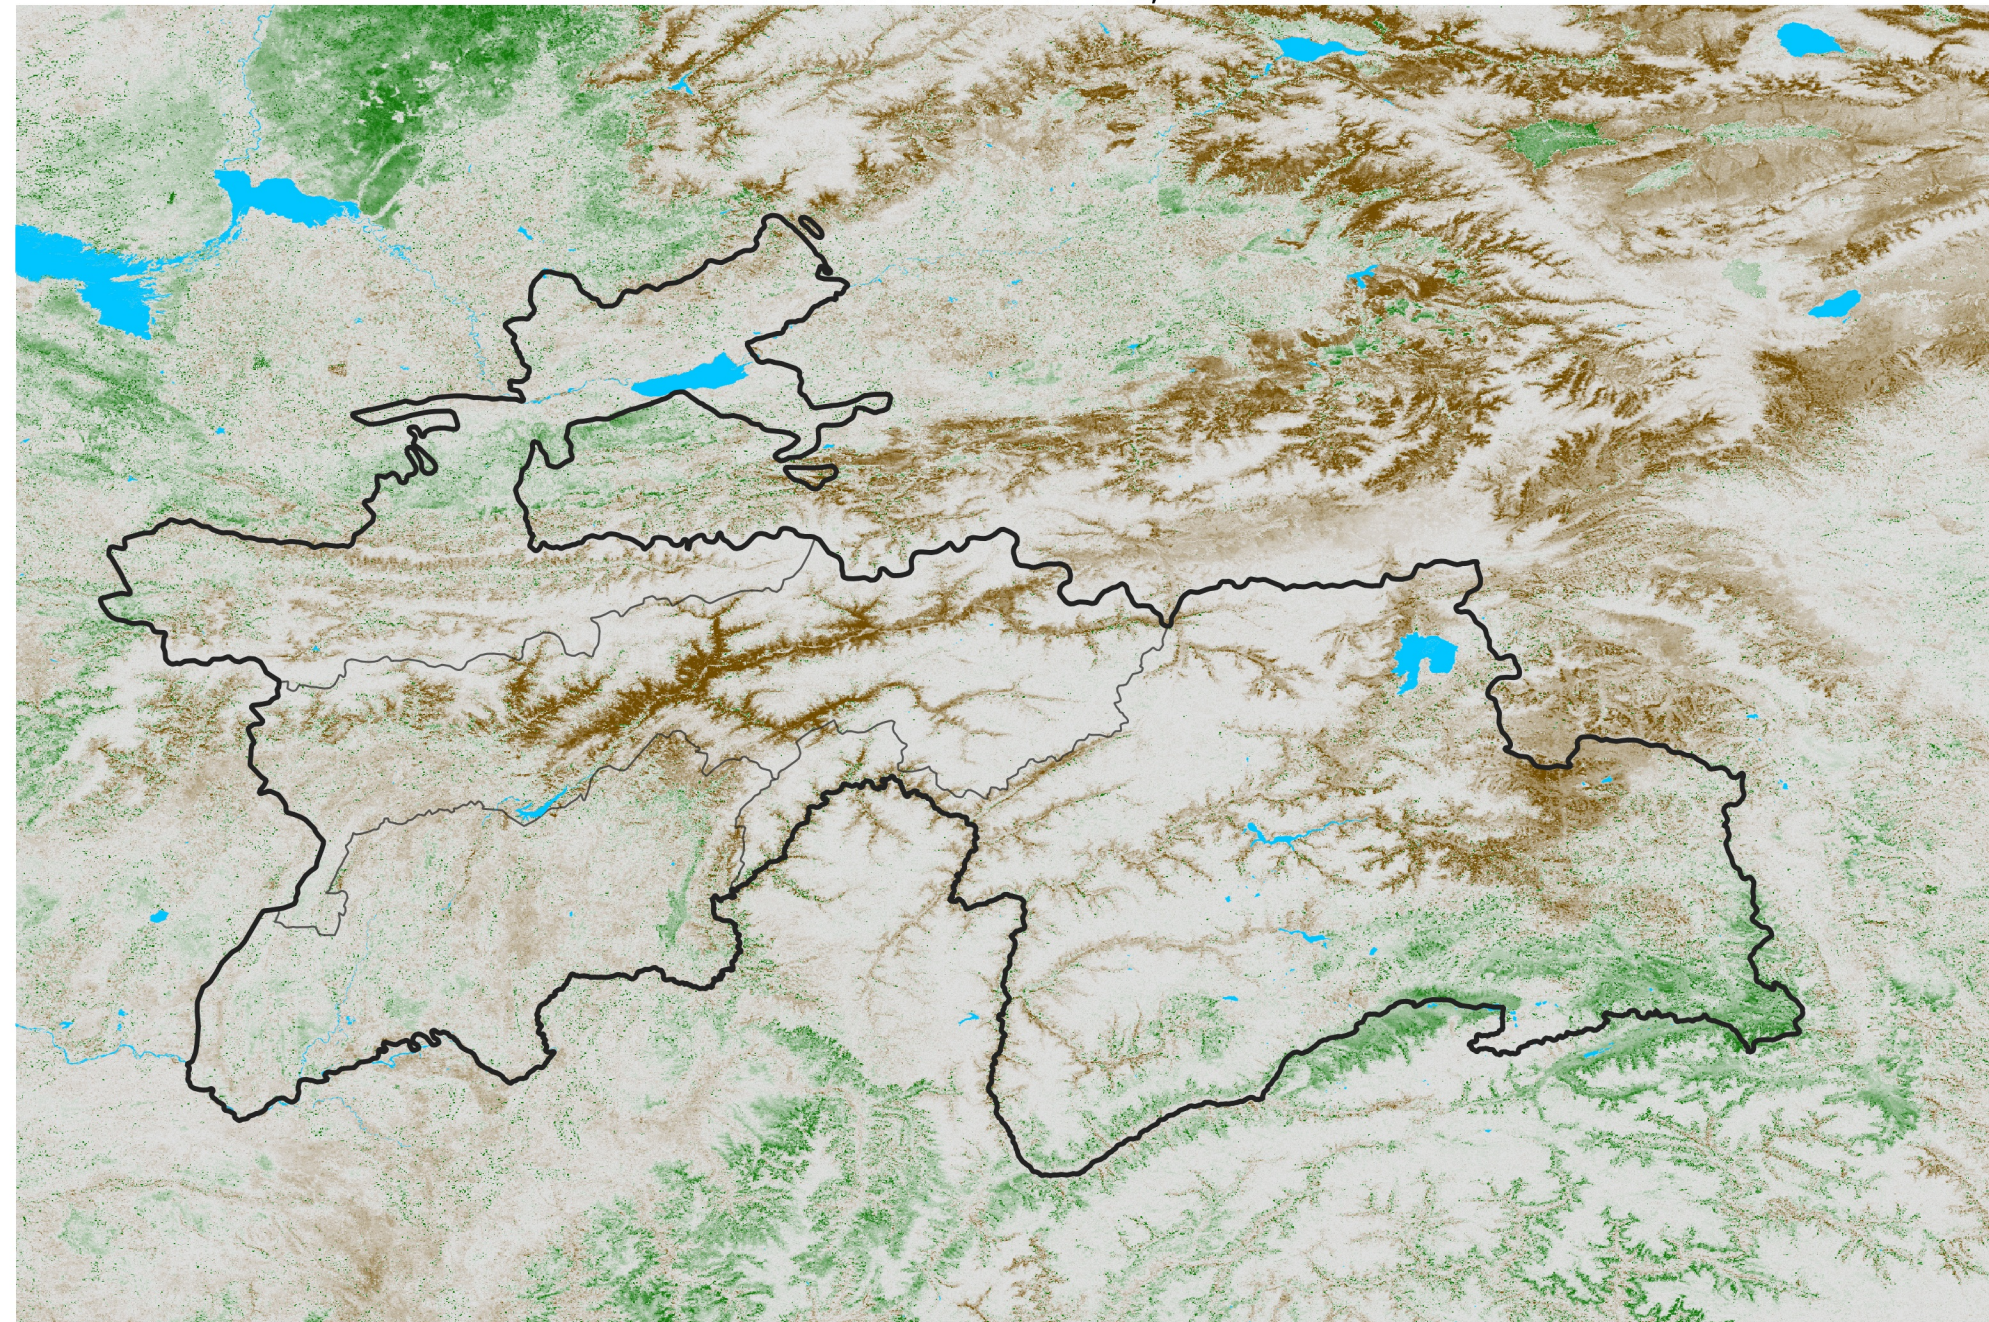

Tajikistan NDVI Anomaly

2016 minus Mean (2012 - 2021)

Period 71 / Dec 16 - 25, 2016

NDVI Anomaly

< -0.3 -0.2 -0.1 -0.05 0.05 0.1 0.2 > 0.3

Negative

No Difference

Positive