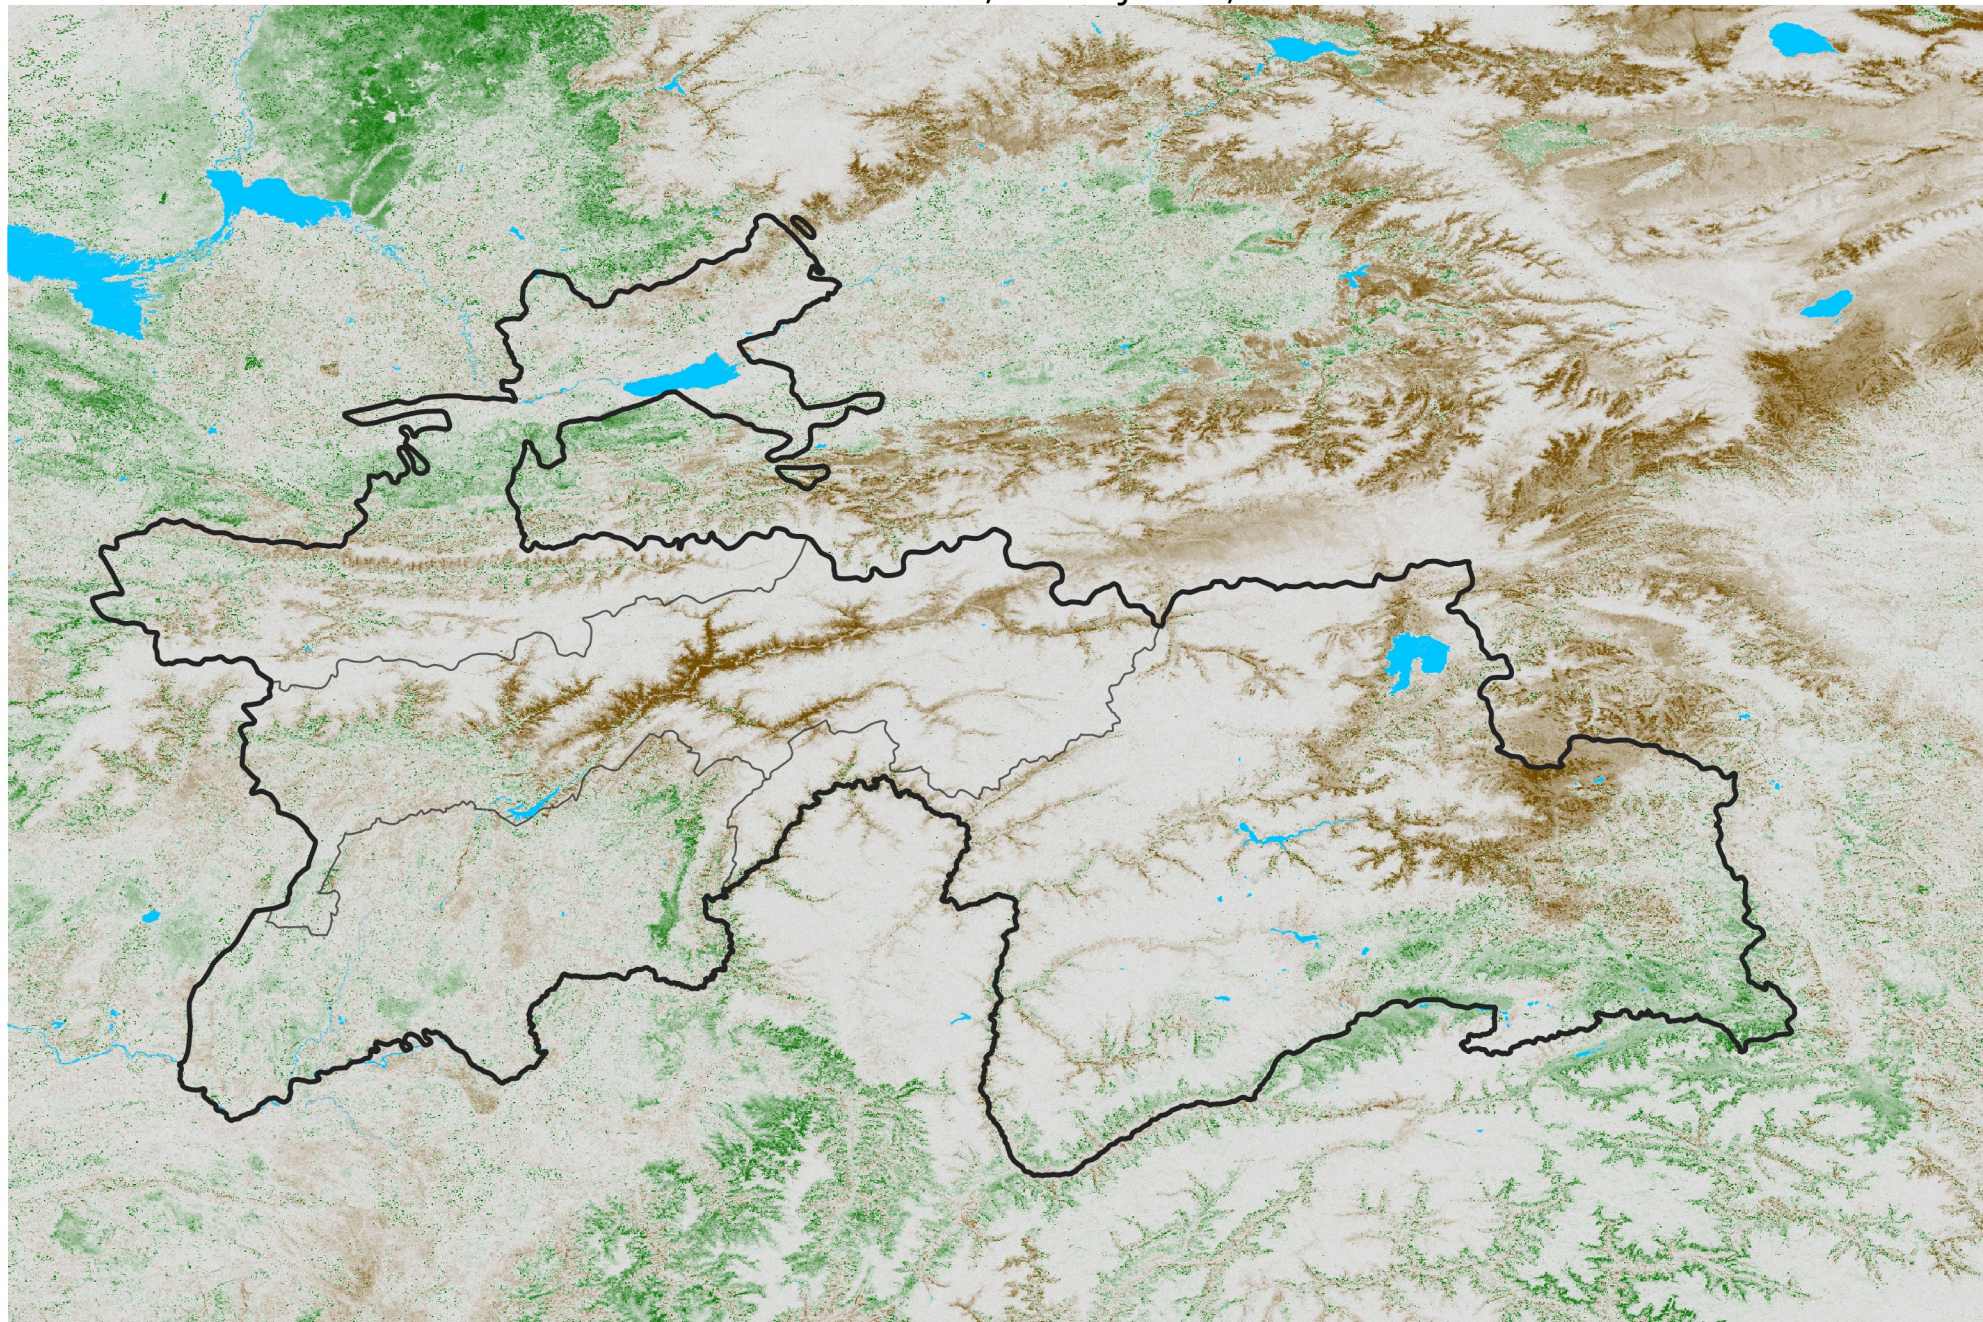

Tajikistan NDVI Anomaly

2017 minus Mean (2012 - 2021)

Period 01 / Dec 26, 2016 - Jan 05, 2017

NDVI Anomaly

< -0.3 -0.2 -0.1 -0.05 0.05 0.1 0.2 > 0.3

Negative

No Difference

Positive