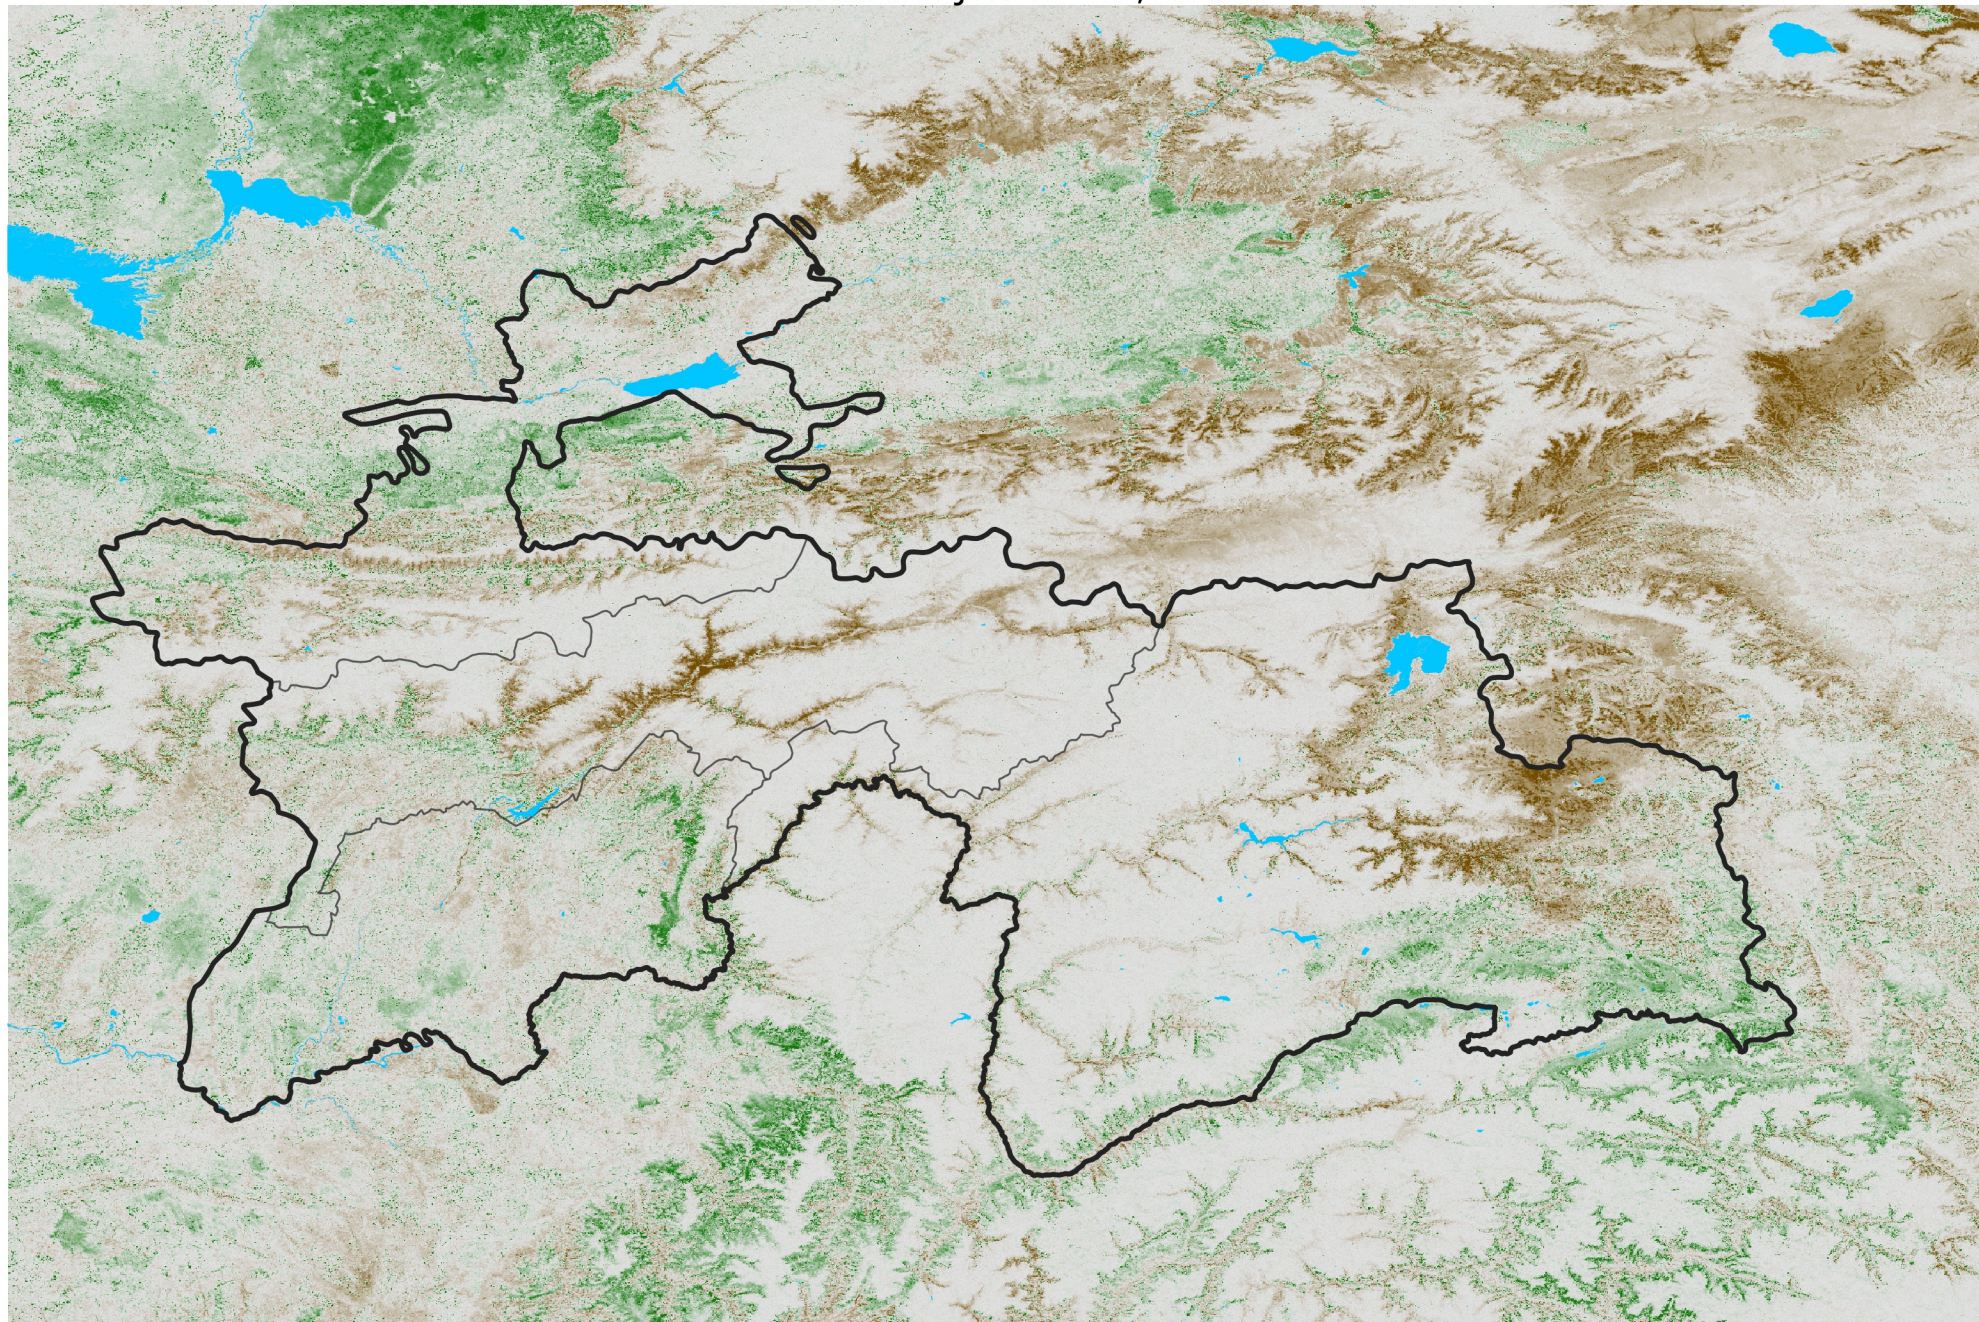

Tajikistan NDVI Anomaly

2017 minus Mean (2012 - 2021)

Period 02 / Jan 01 - 10, 2017

NDVI Anomaly

< -0.3 -0.2 -0.1 -0.05 0.05 0.1 0.2 > 0.3

Negative

No Difference

Positive