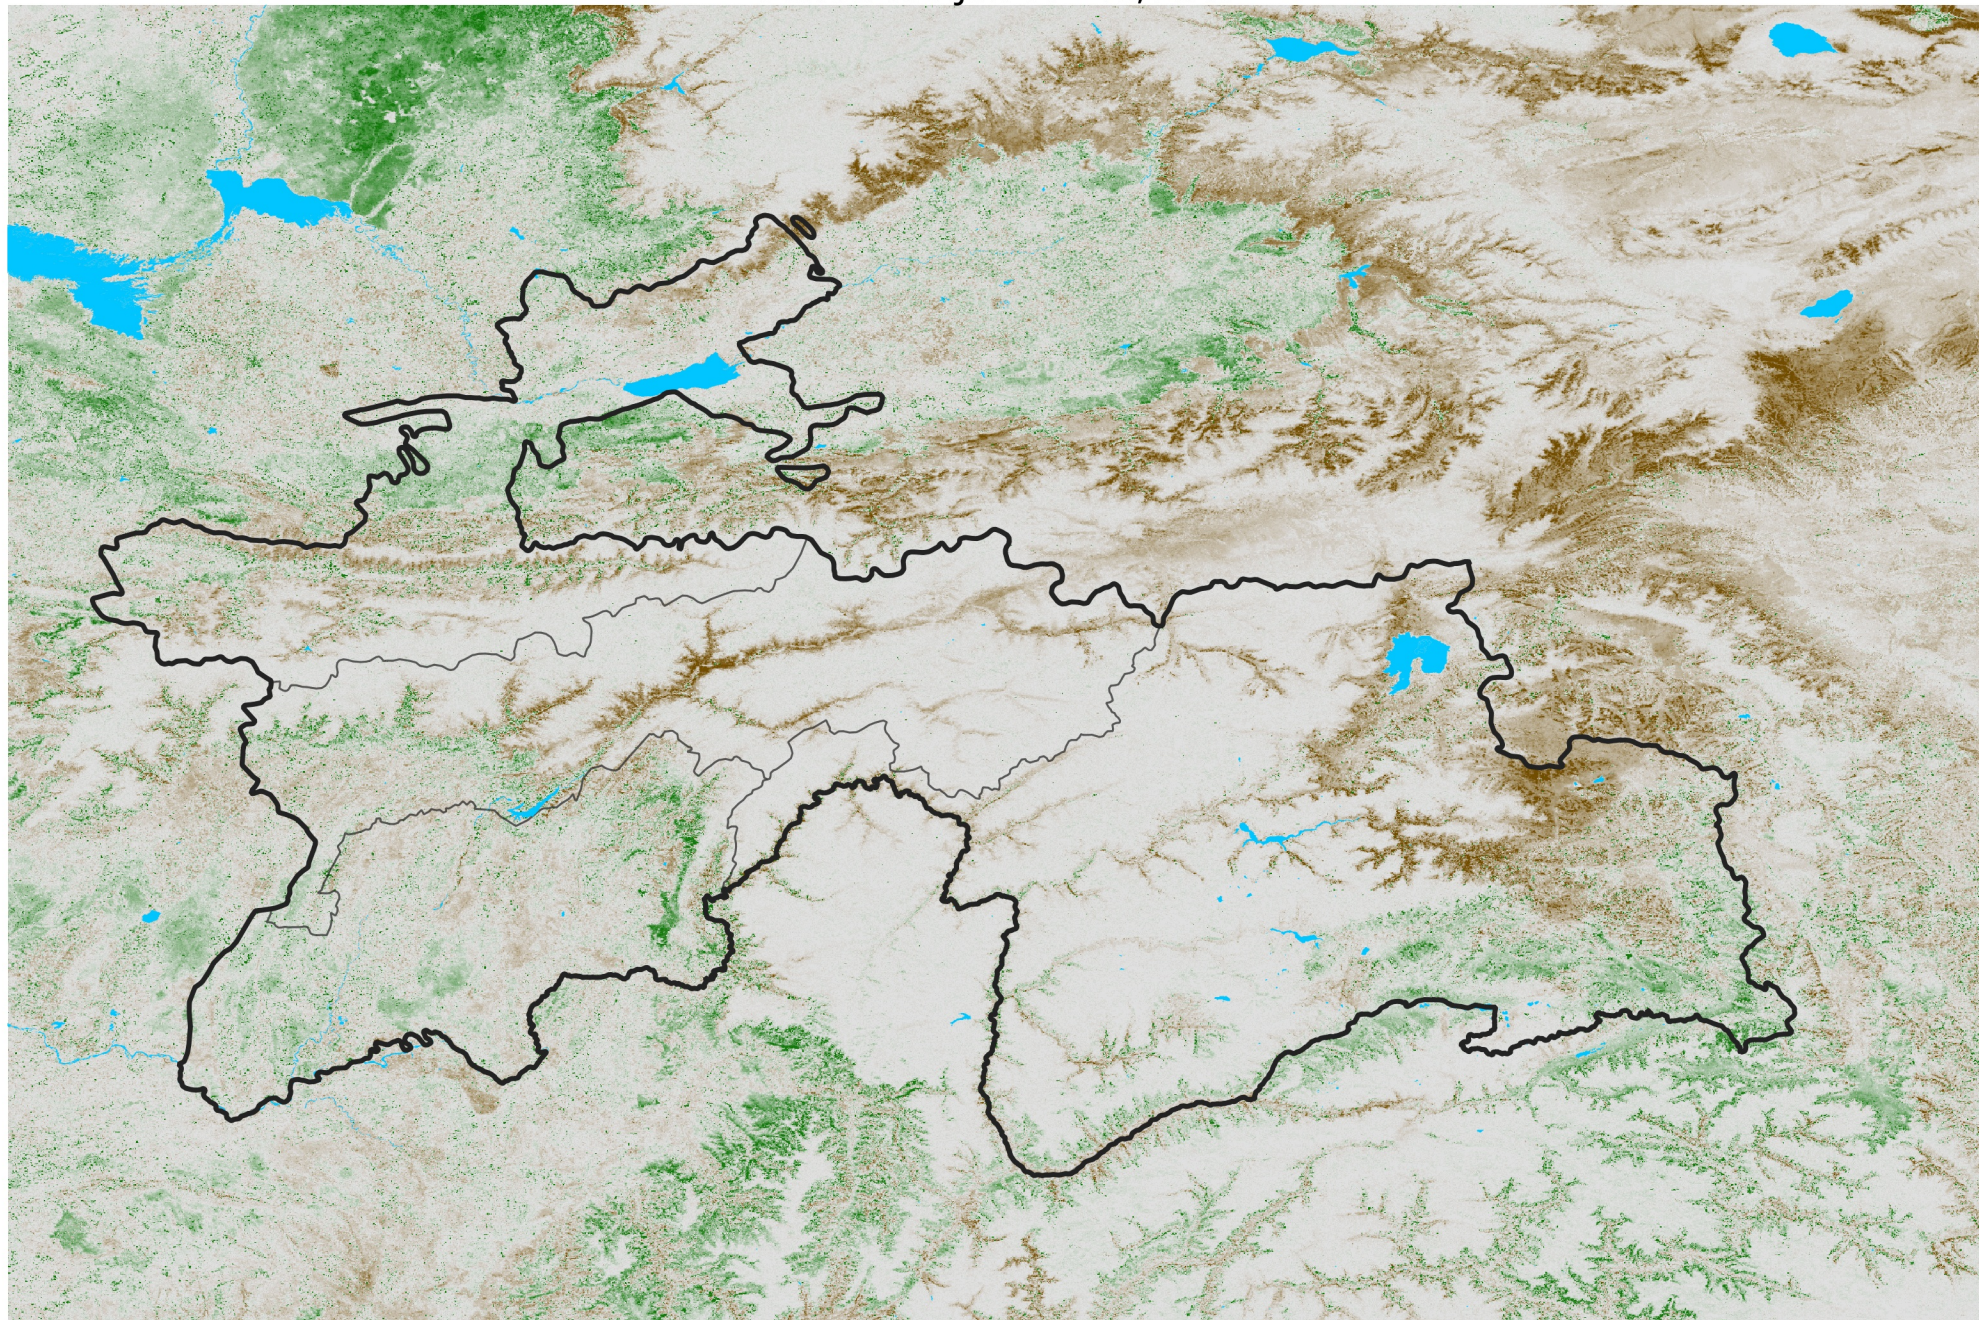

Tajikistan NDVI Anomaly

2017 minus Mean (2012 - 2021)

Period 03 / Jan 06 - 15, 2017

NDVI Anomaly

< -0.3 -0.2 -0.1 -0.05 0.05 0.1 0.2 > 0.3

Negative

No Difference

Positive