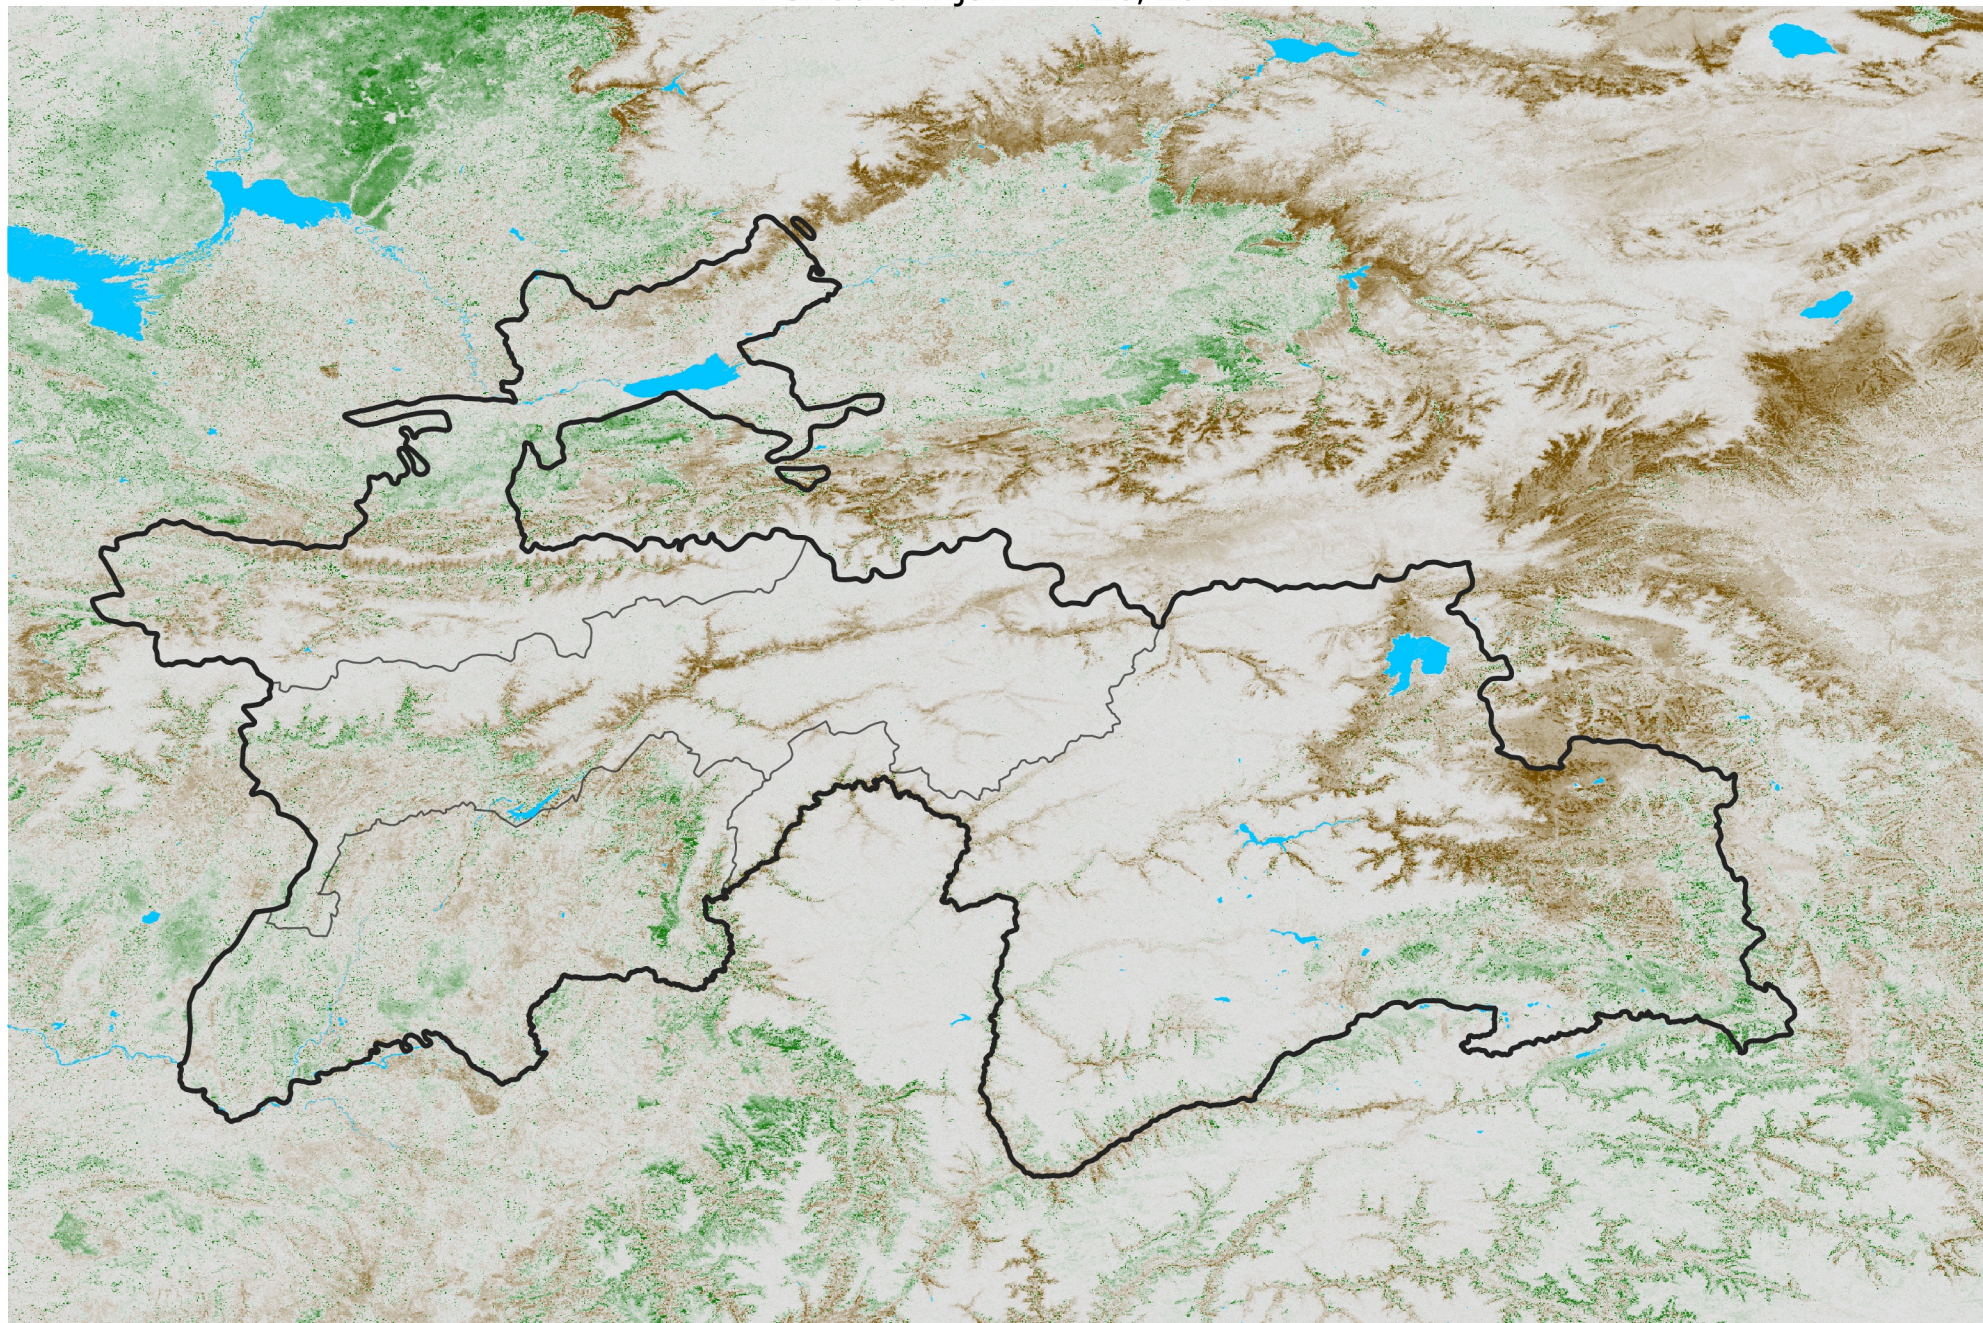

Tajikistan NDVI Anomaly

2017 minus Mean (2012 - 2021)

Period 04 / Jan 11 - 20, 2017

NDVI Anomaly

< -0.3 -0.2 -0.1 -0.05 0.05 0.1 0.2 > 0.3

Negative

No Difference

Positive