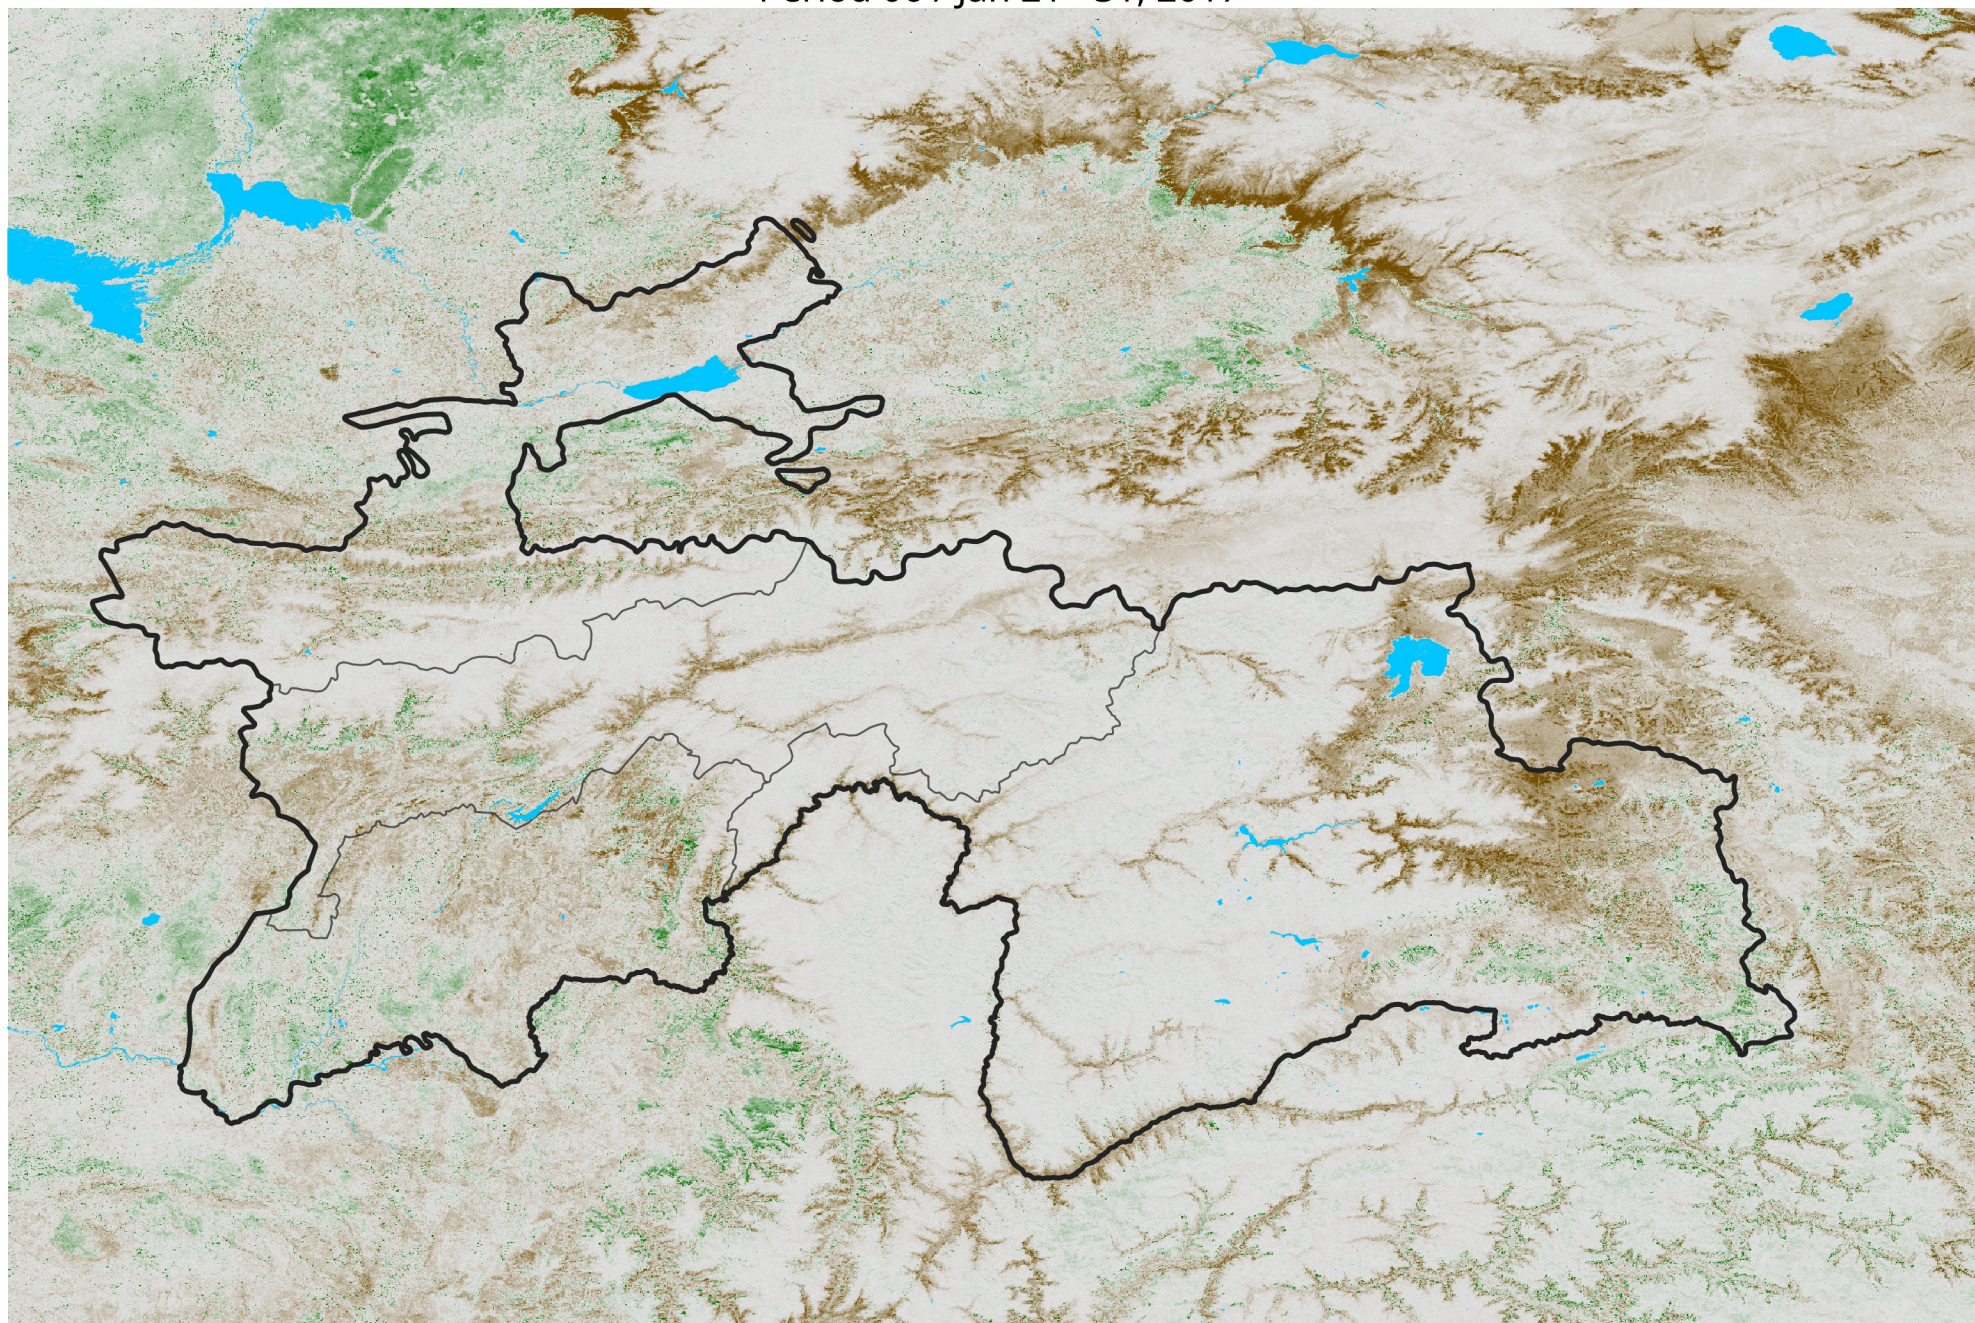

Tajikistan NDVI Anomaly

2017 minus Mean (2012 - 2021)

Period 06 / Jan 21 - 31, 2017

NDVI Anomaly

< -0.3 -0.2 -0.1 -0.05 0.05 0.1 0.2 > 0.3

Negative

No Difference

Positive