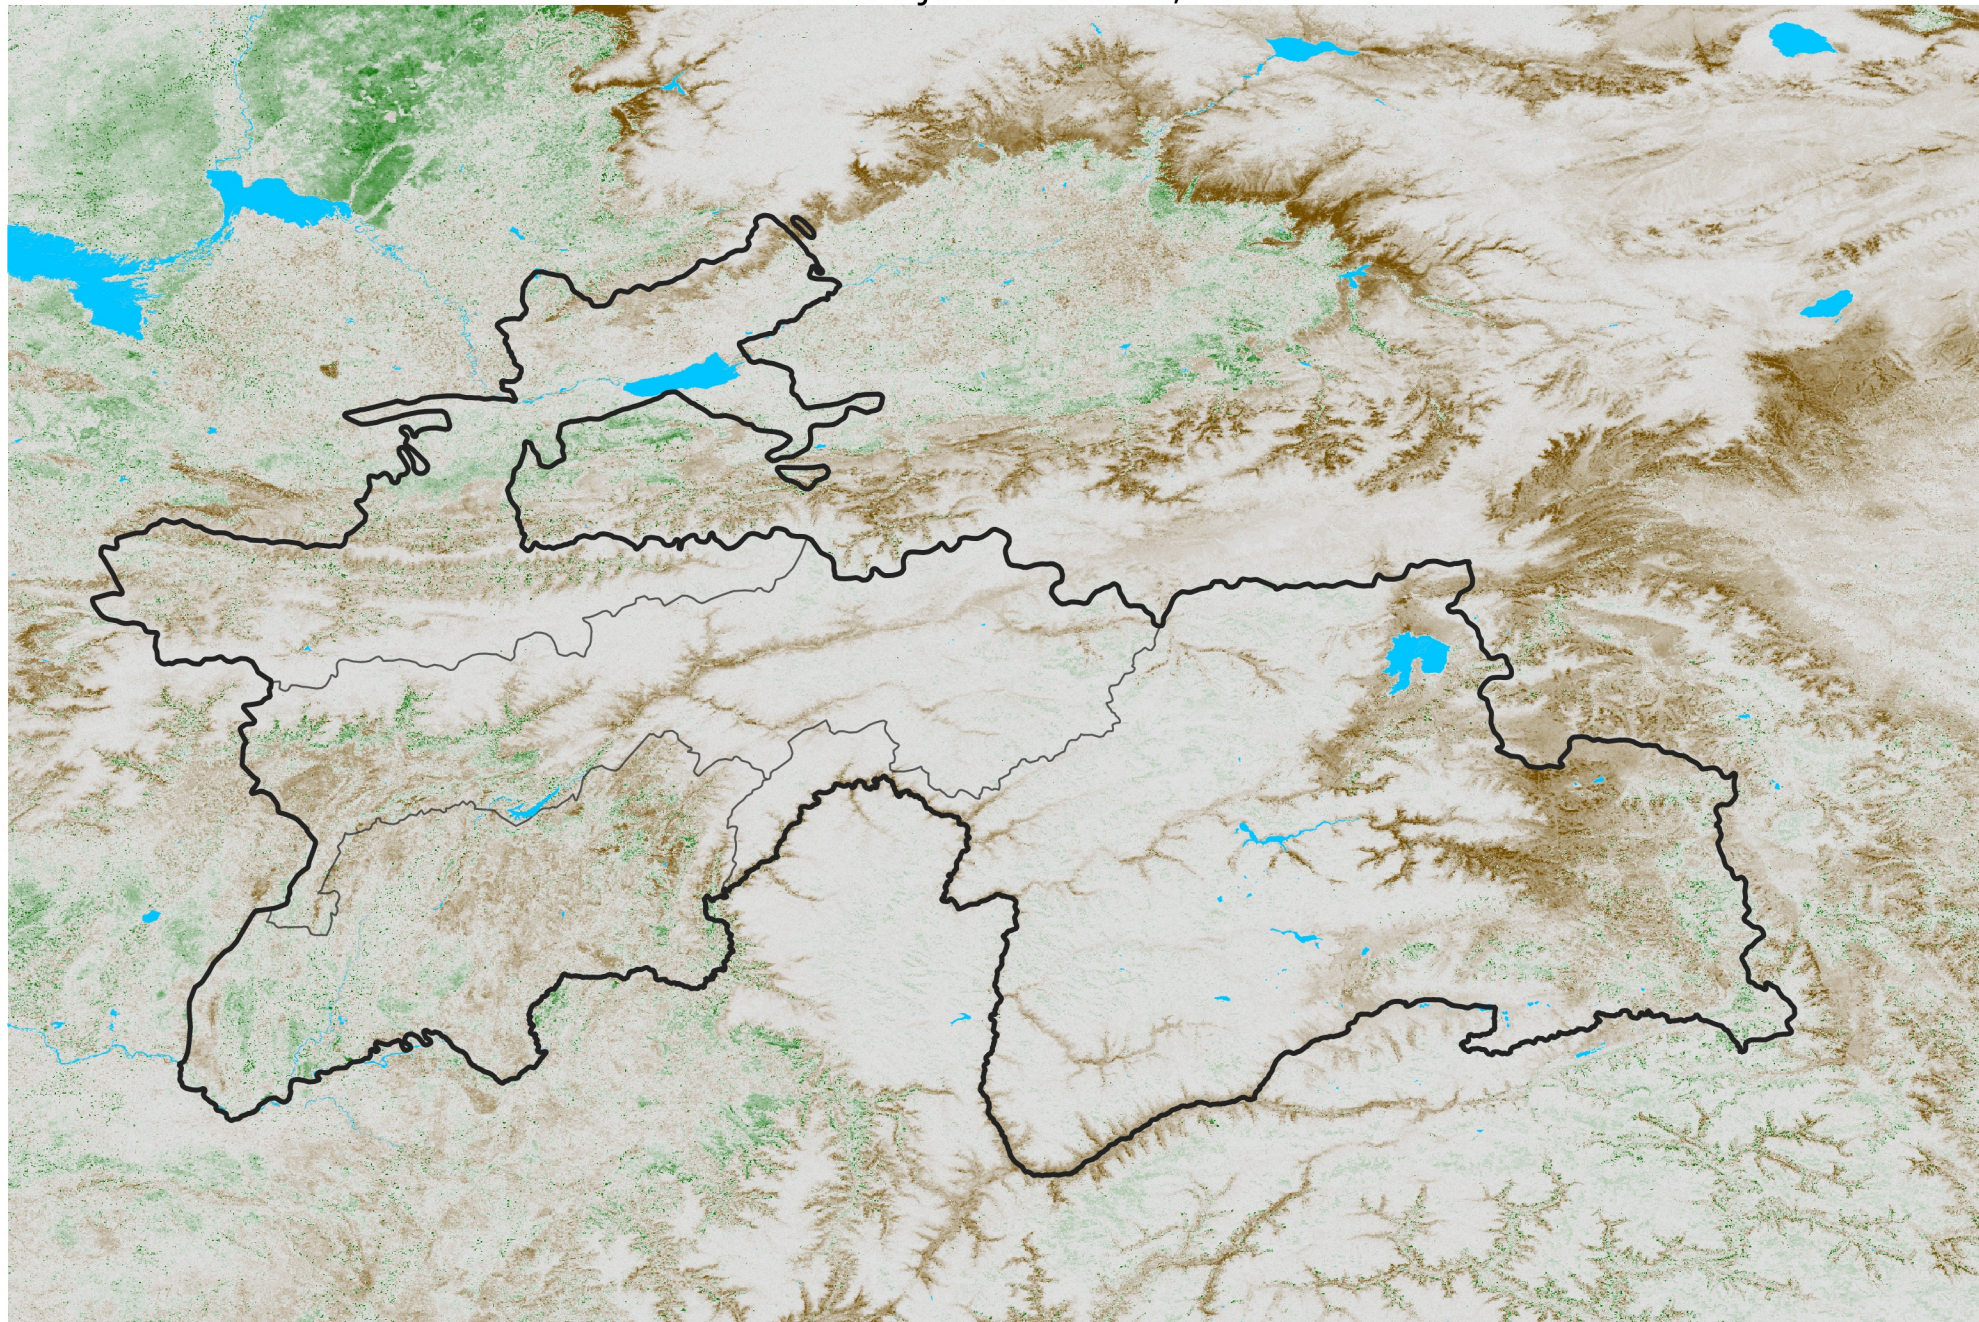

Tajikistan NDVI Anomaly

2017 minus Mean (2012 - 2021)

Period 07 / Jan 26 - Feb 05, 2017

NDVI Anomaly

< -0.3 -0.2 -0.1 -0.05 0.05 0.1 0.2 > 0.3

Negative

No Difference

Positive