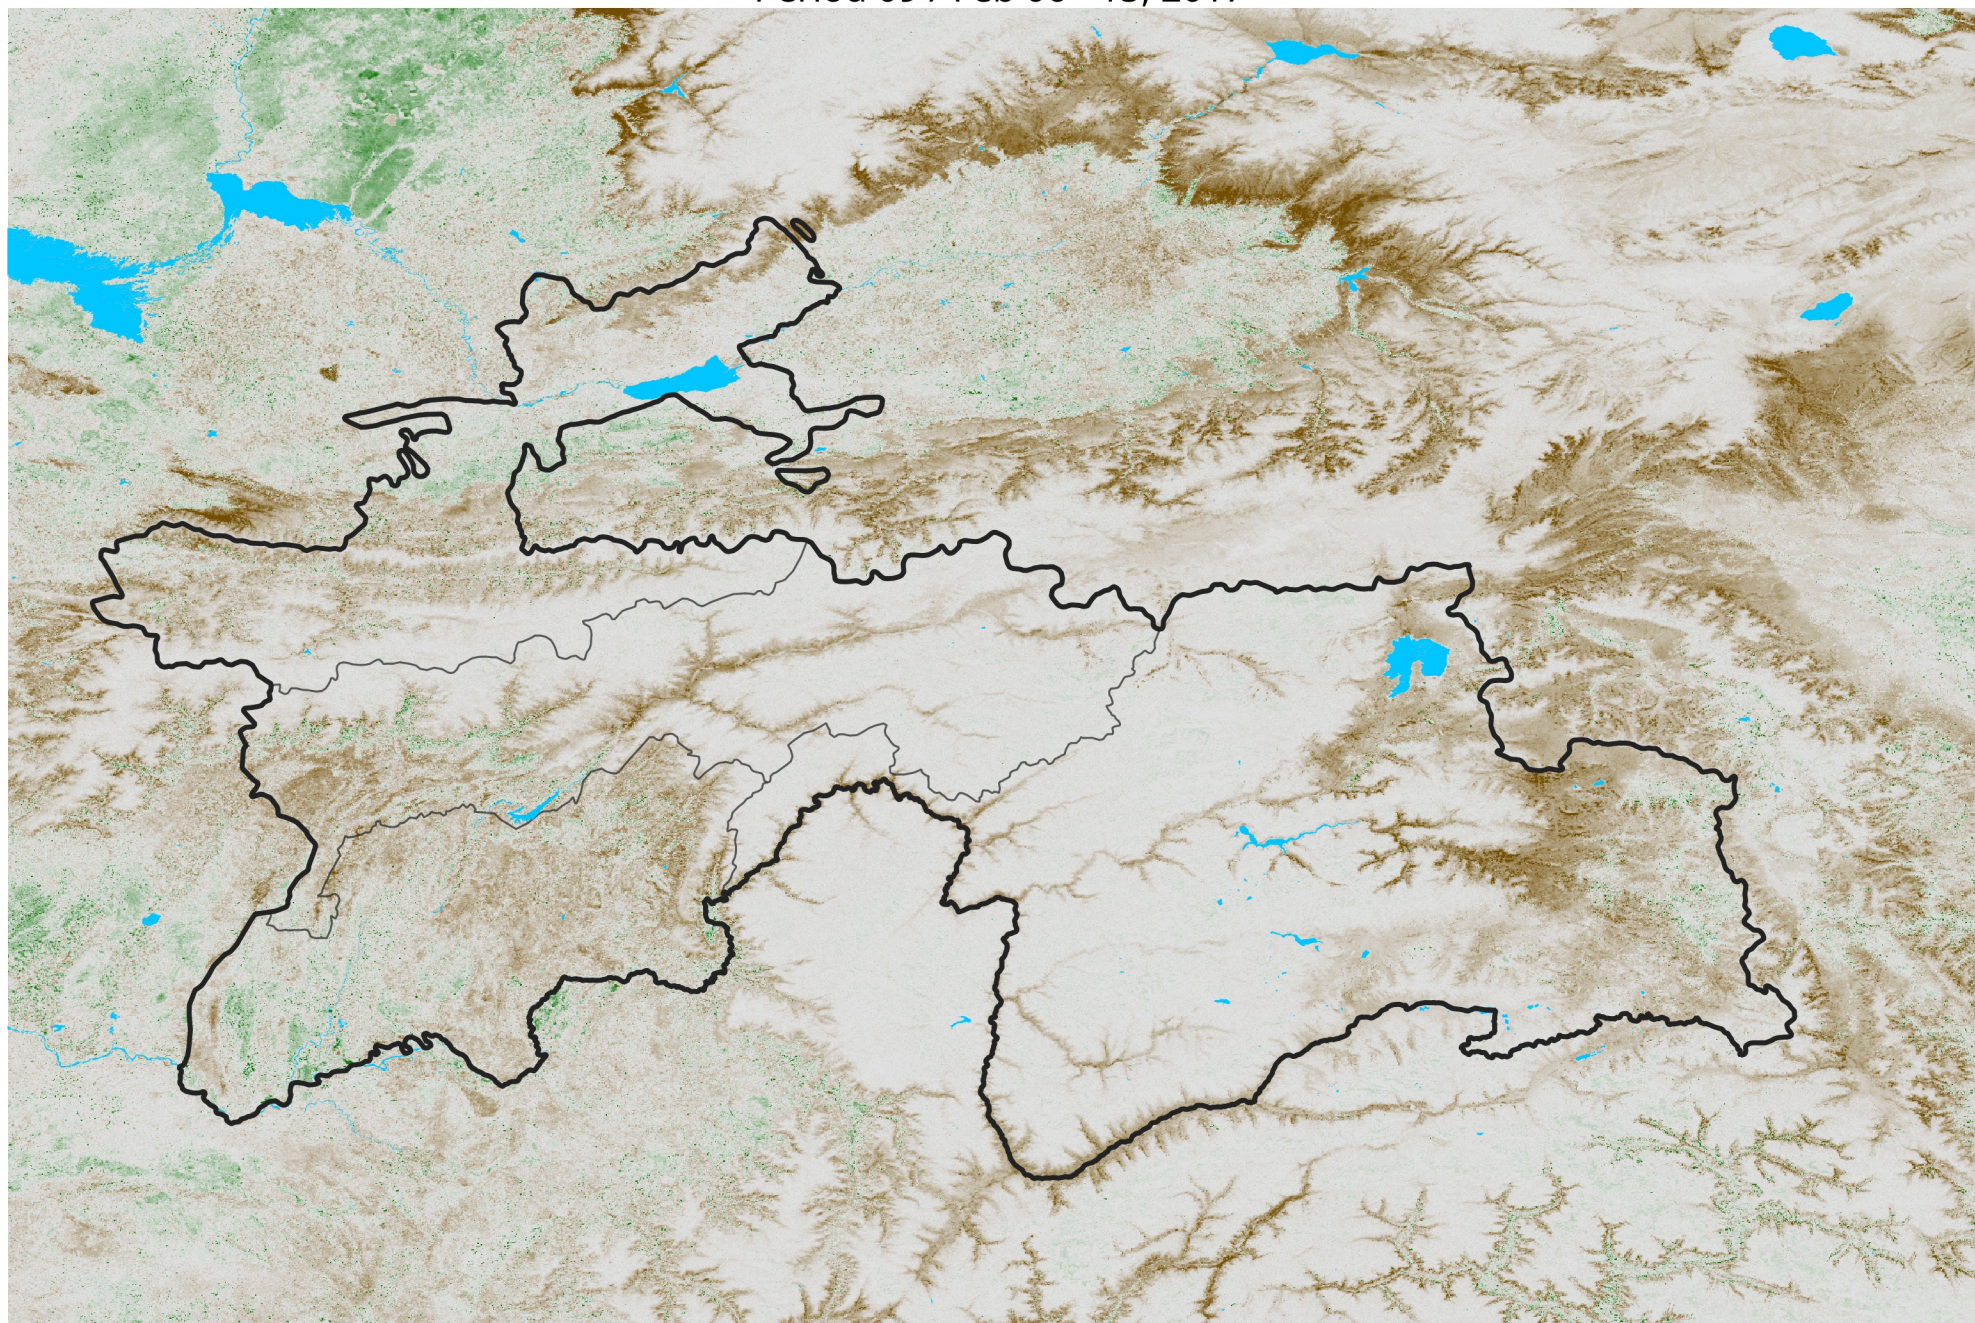

Tajikistan NDVI Anomaly

2017 minus Mean (2012 - 2021)

Period 09 / Feb 06 - 15, 2017

NDVI Anomaly

< -0.3 -0.2 -0.1 -0.05 0.05 0.1 0.2 >0.3

Negative

No Difference

Positive