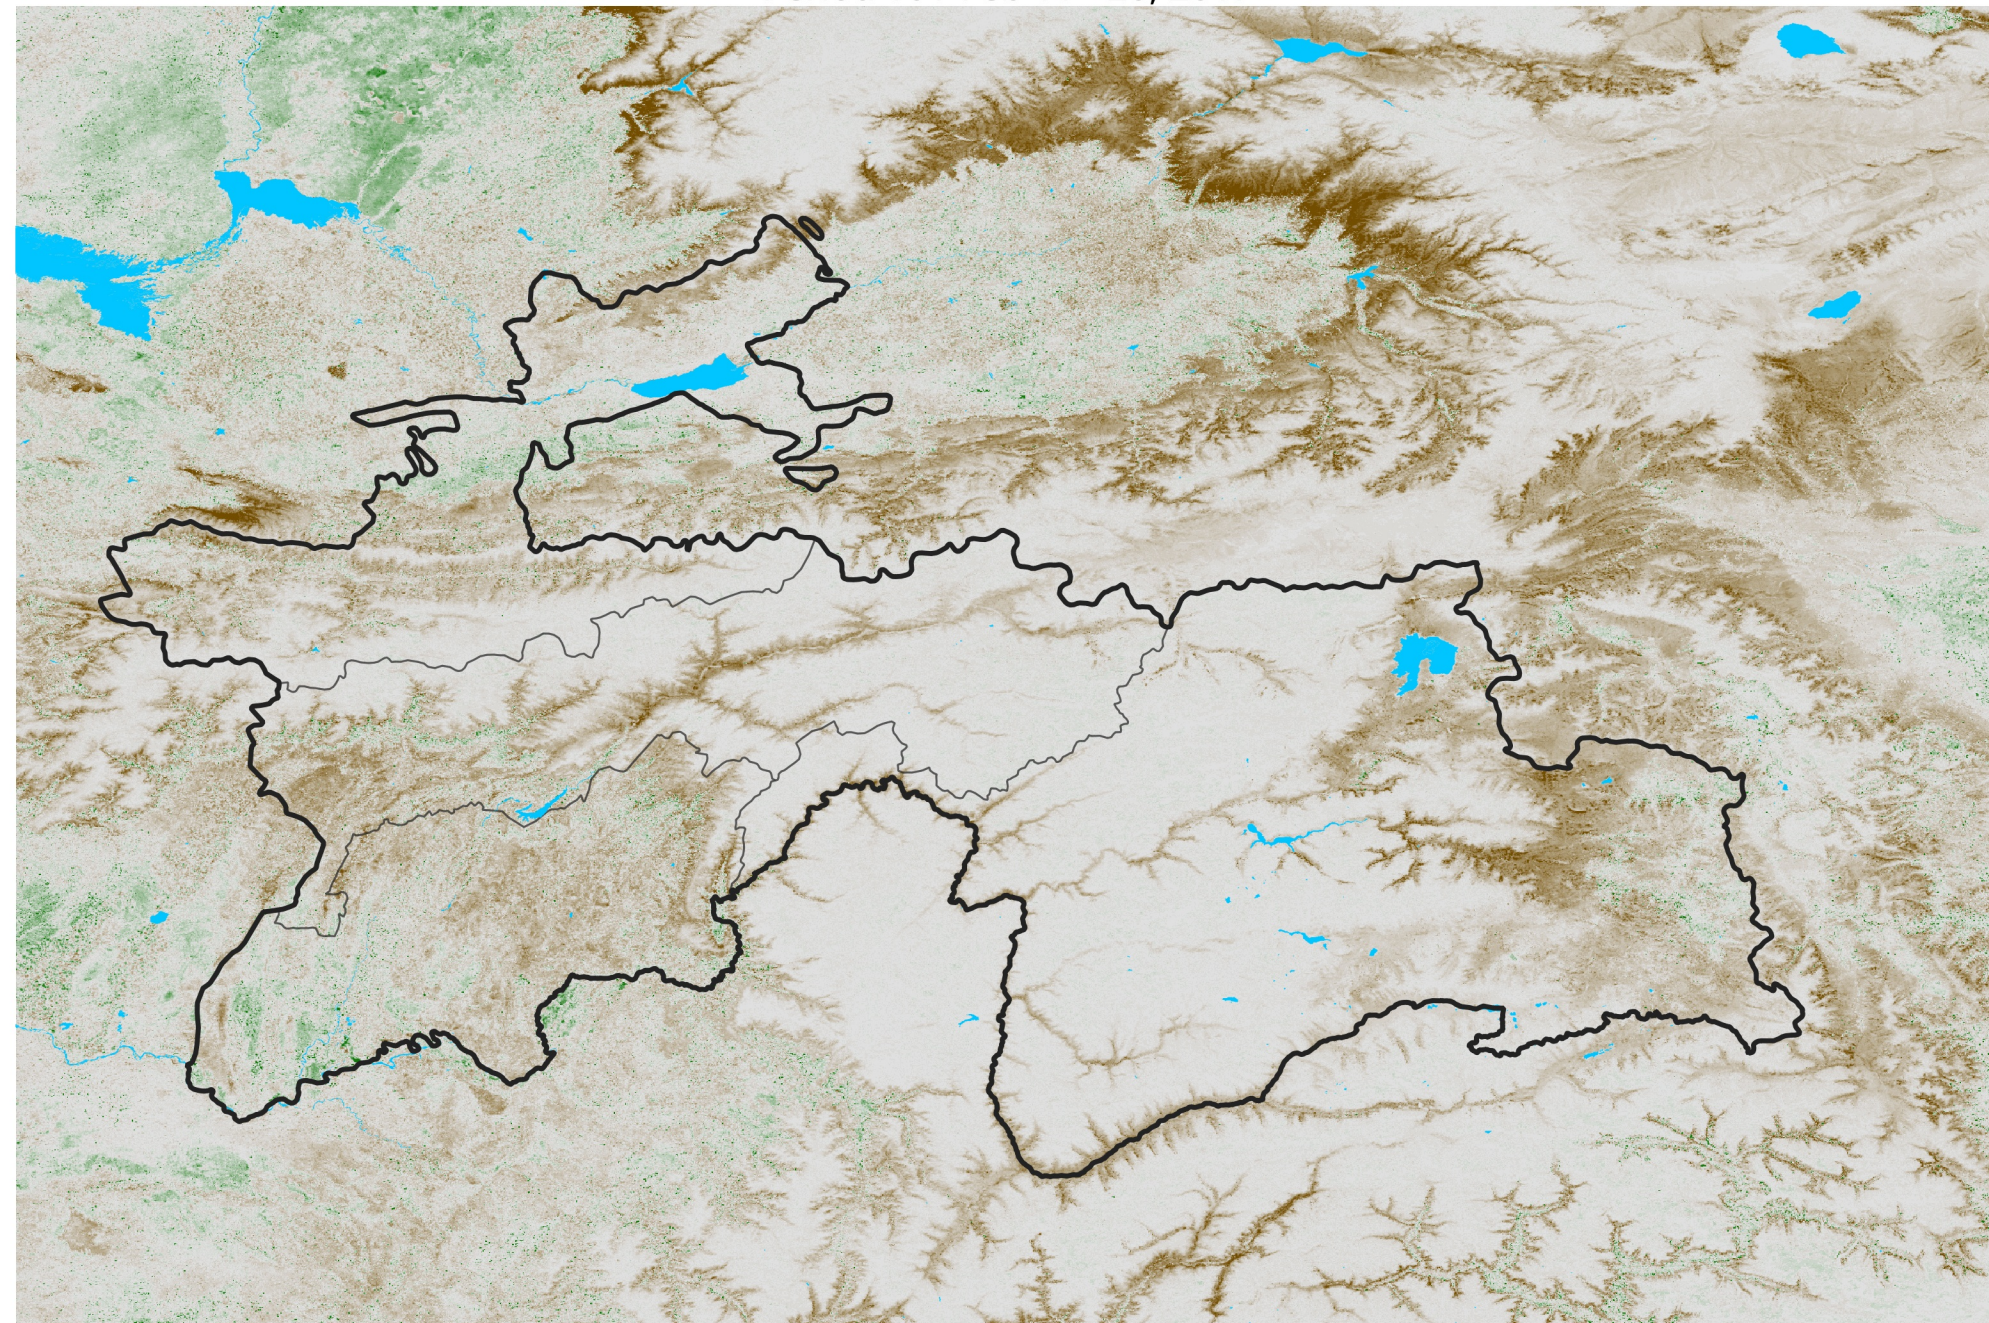

Tajikistan NDVI Anomaly

2017 minus Mean (2012 - 2021)

Period 10 / Feb 11 - 20, 2017

NDVI Anomaly

< -0.3 -0.2 -0.1 -0.05 0.05 0.1 0.2 > 0.3

Negative

No Difference

Positive