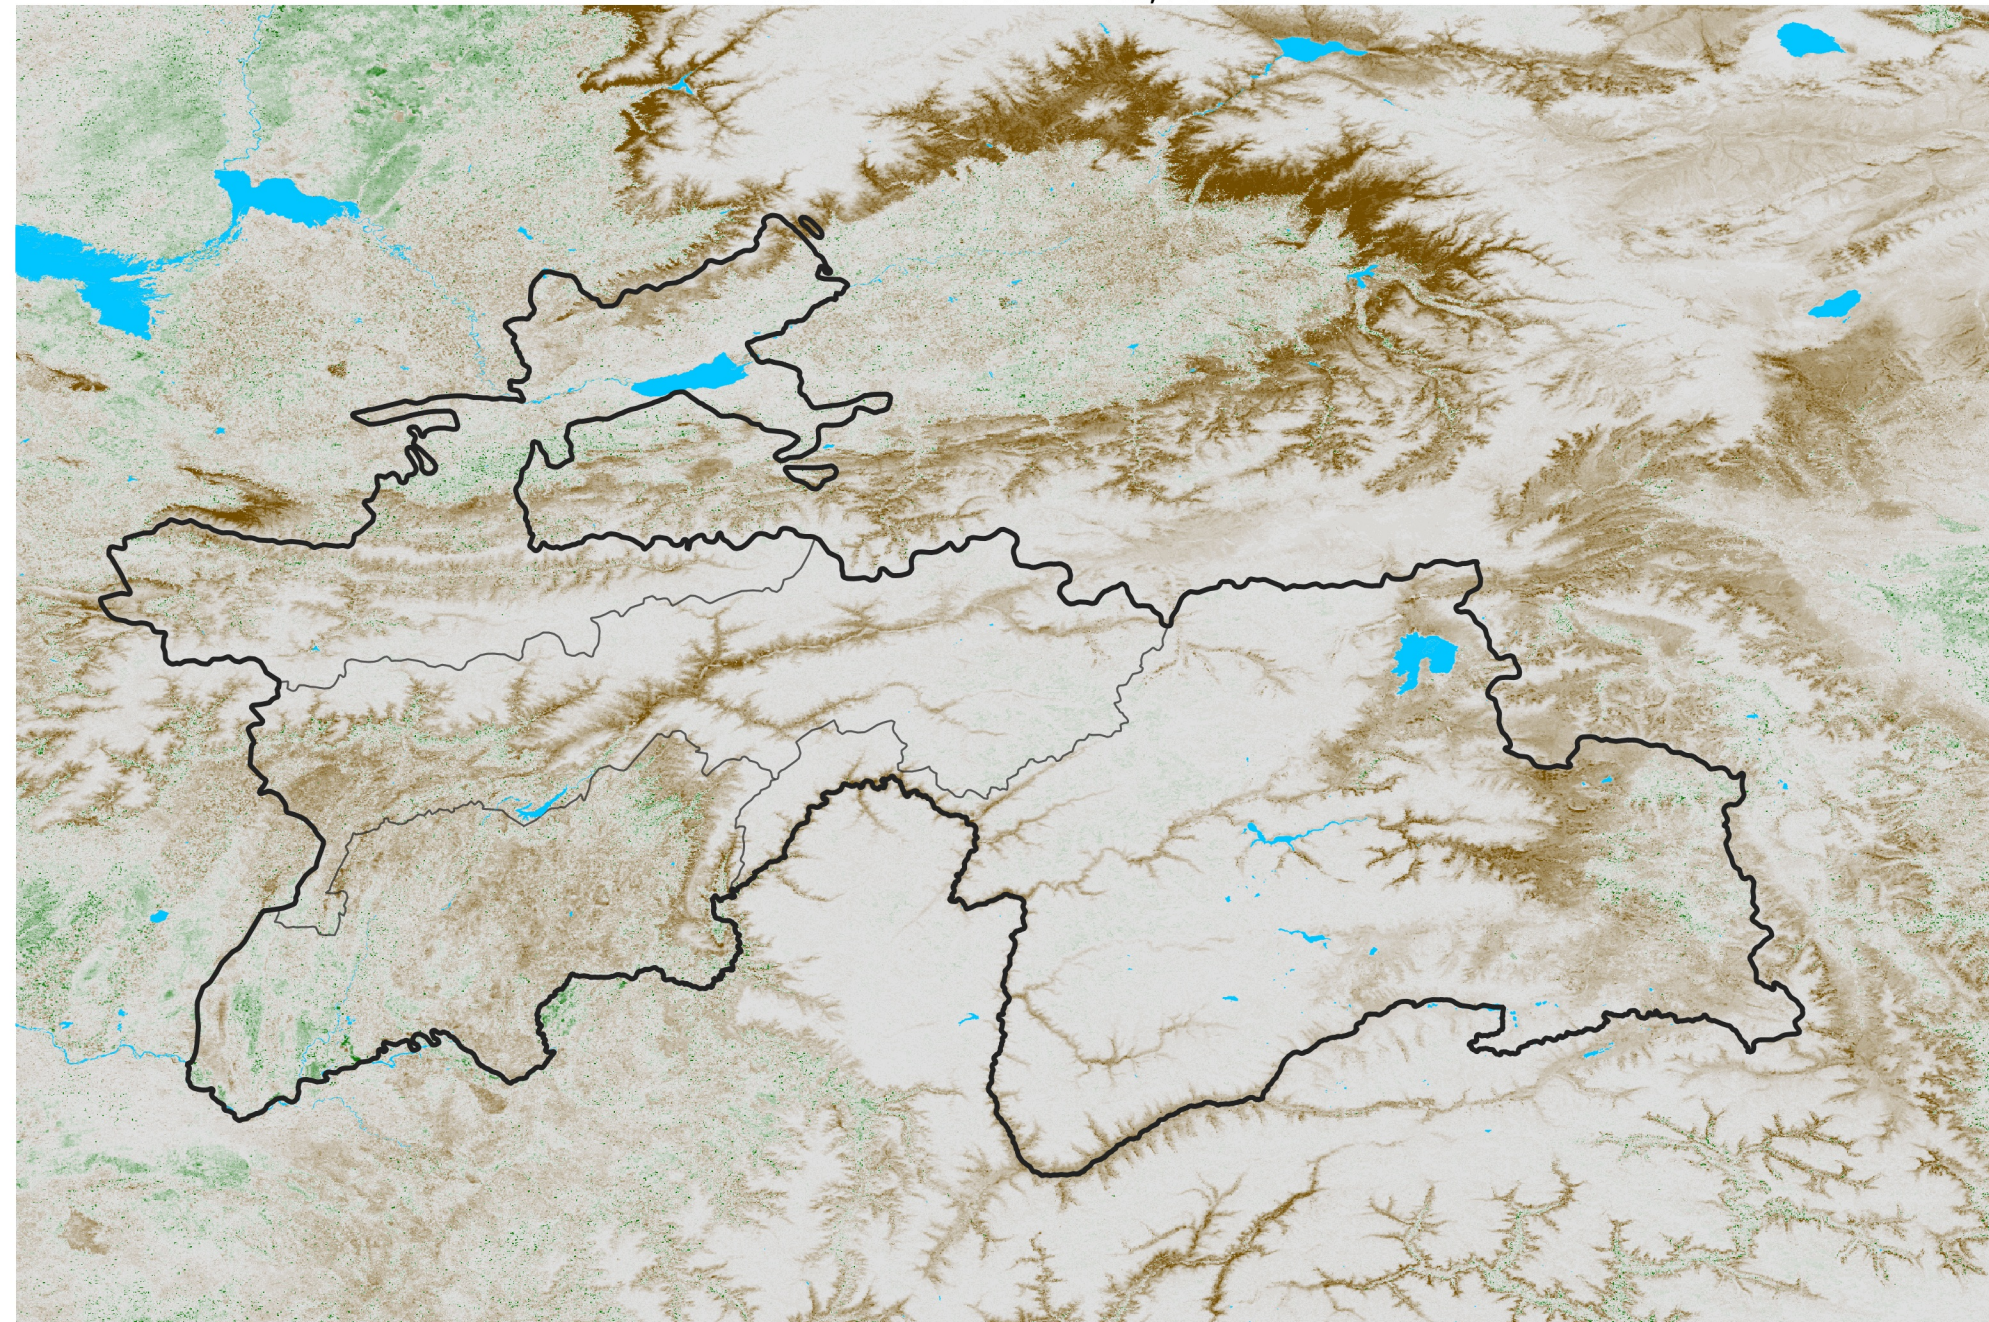

Tajikistan NDVI Anomaly

2017 minus Mean (2012 - 2021)

Period 11 / Feb 16 - 25, 2017

NDVI Anomaly

< -0.3 -0.2 -0.1 -0.05 0.05 0.1 0.2 >0.3

Negative

No Difference

Positive