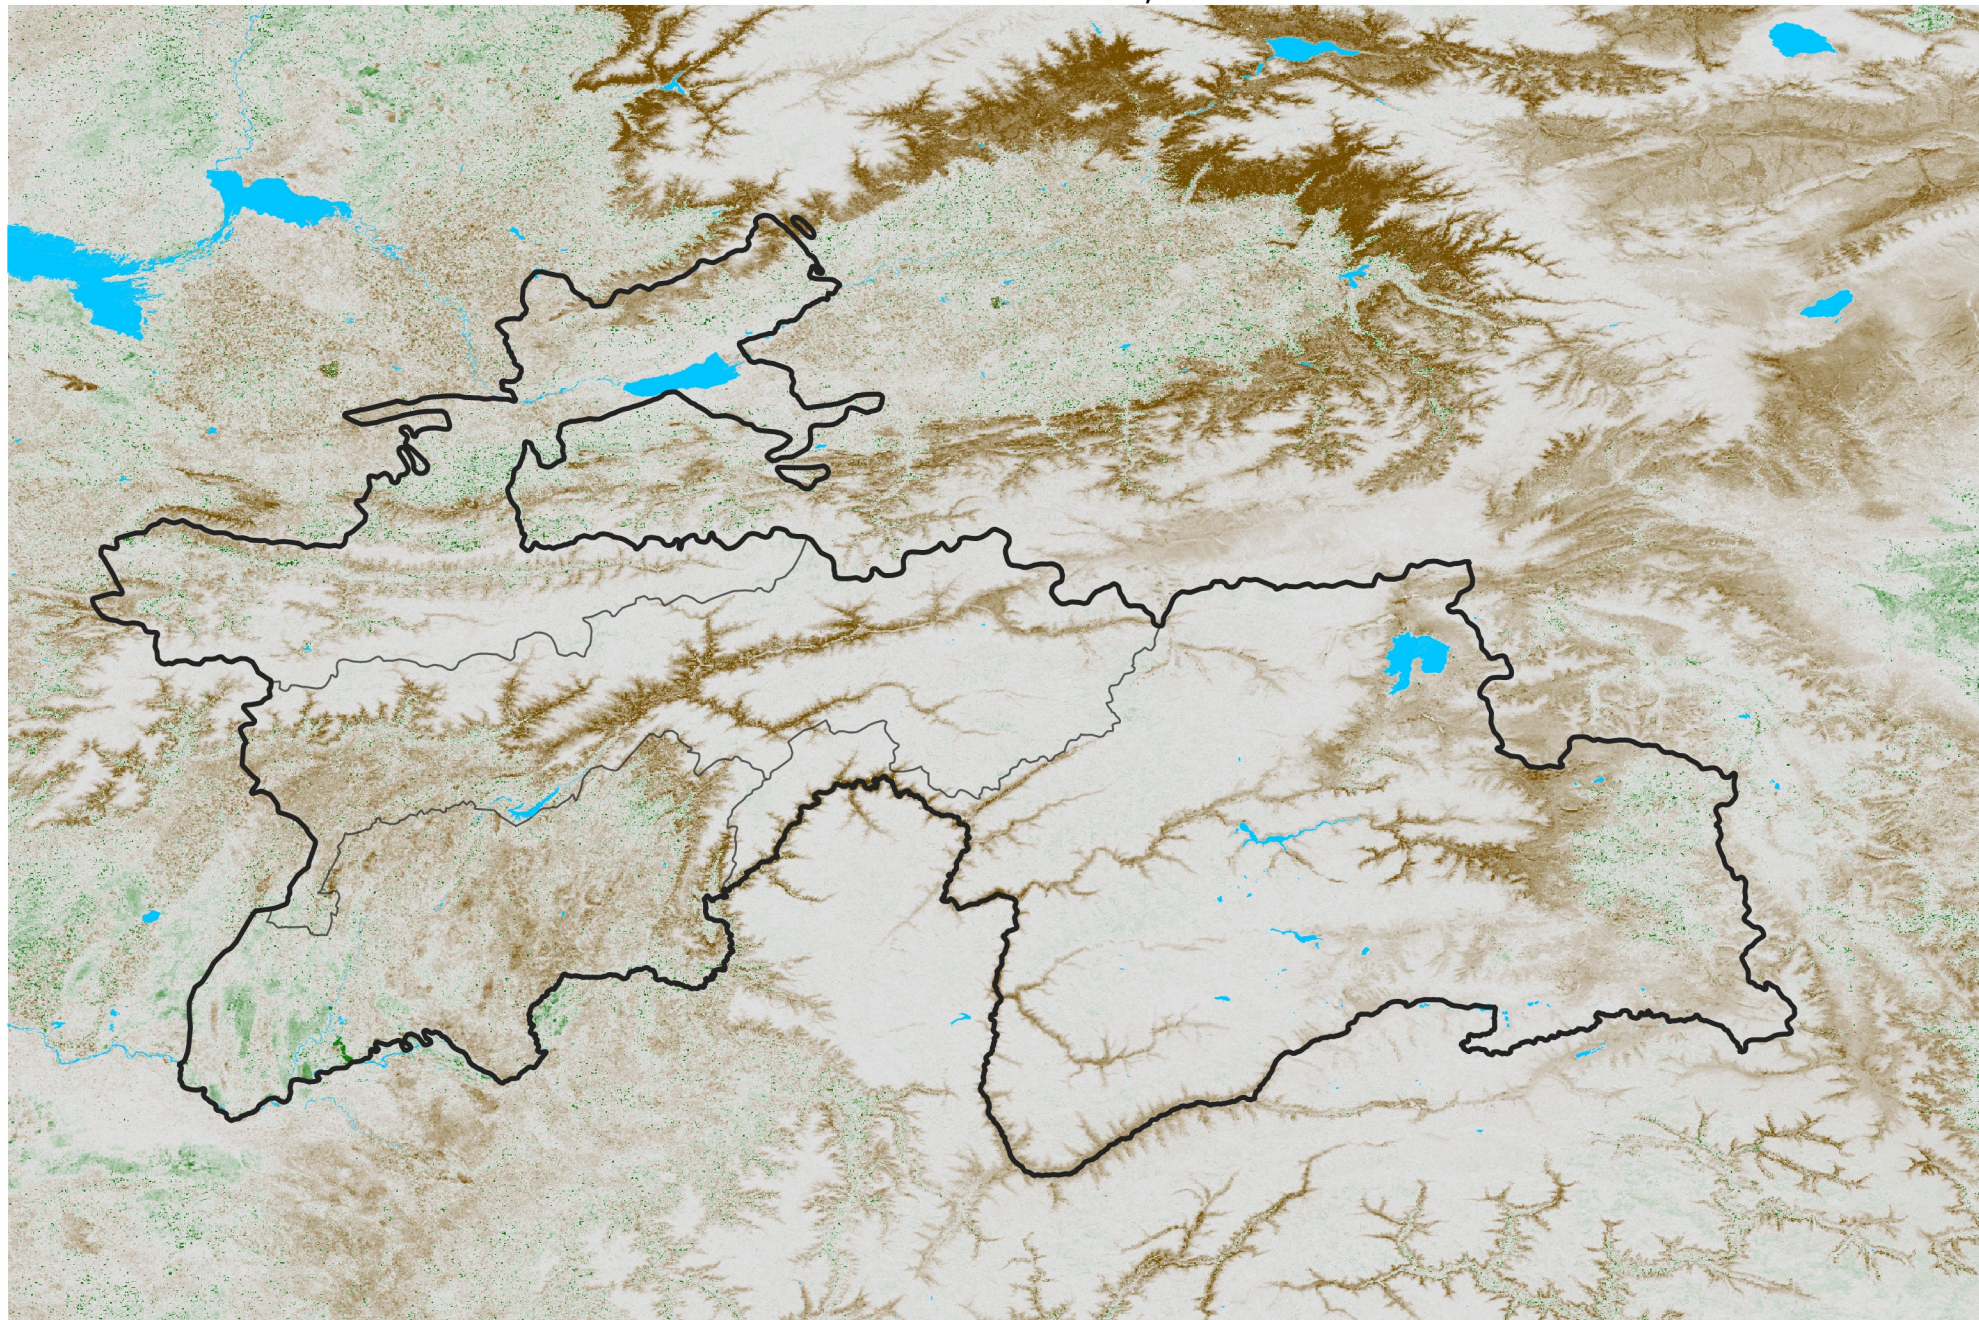

Tajikistan NDVI Anomaly

2017 minus Mean (2012 - 2021)

Period 14 / Mar 01 - 10, 2017

NDVI Anomaly

< -0.3 -0.2 -0.1 -0.05 0.05 0.1 0.2 >0.3

Negative

No Difference

Positive