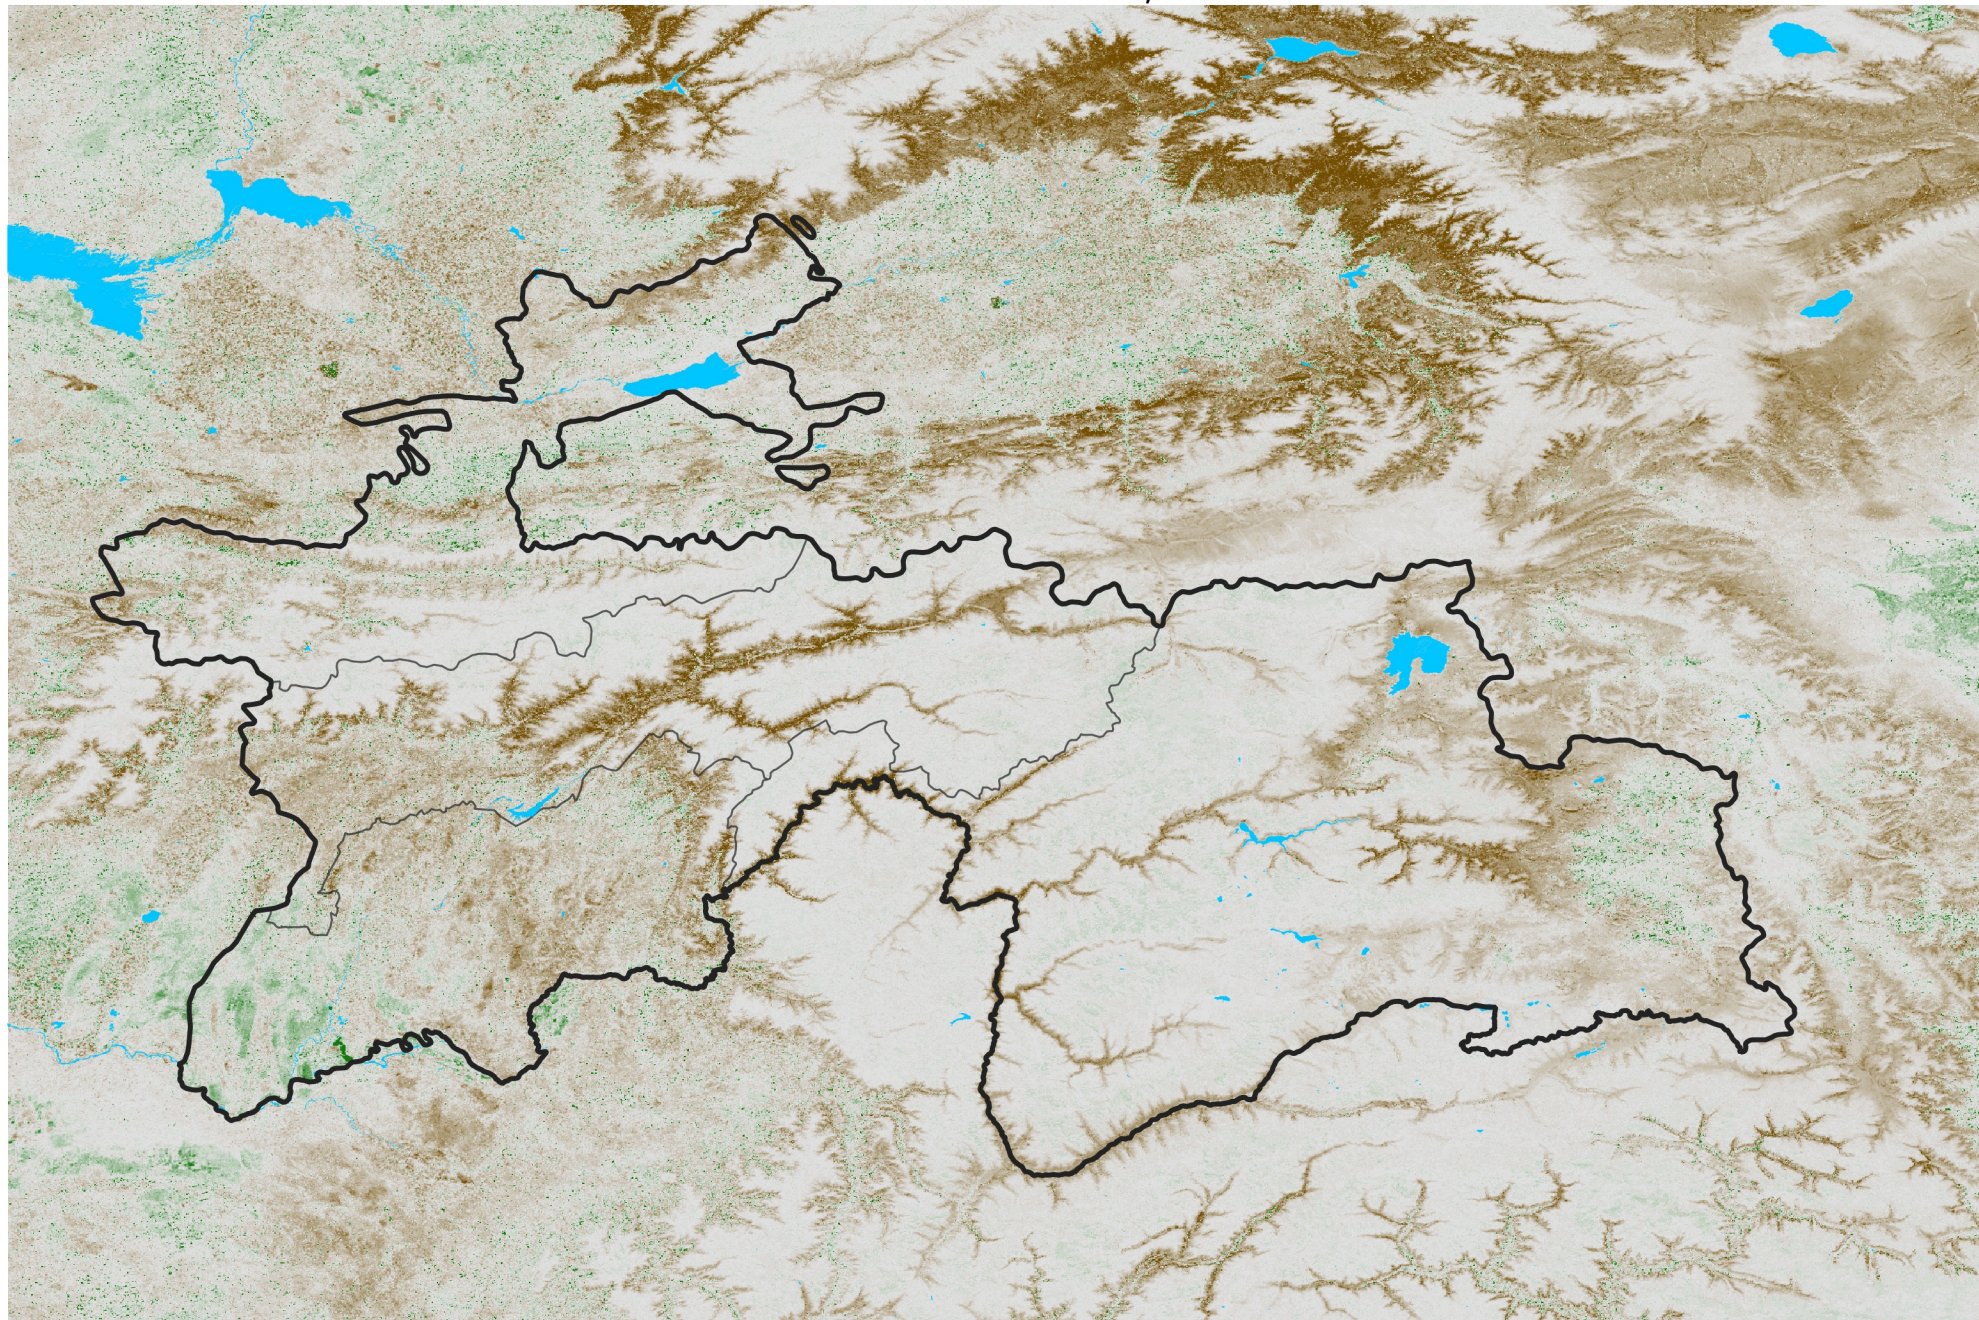

Tajikistan NDVI Anomaly

2017 minus Mean (2012 - 2021)

Period 15 / Mar 06 - 15, 2017

NDVI Anomaly

< -0.3 -0.2 -0.1 -0.05 0.05 0.1 0.2 > 0.3

Negative

No Difference

Positive