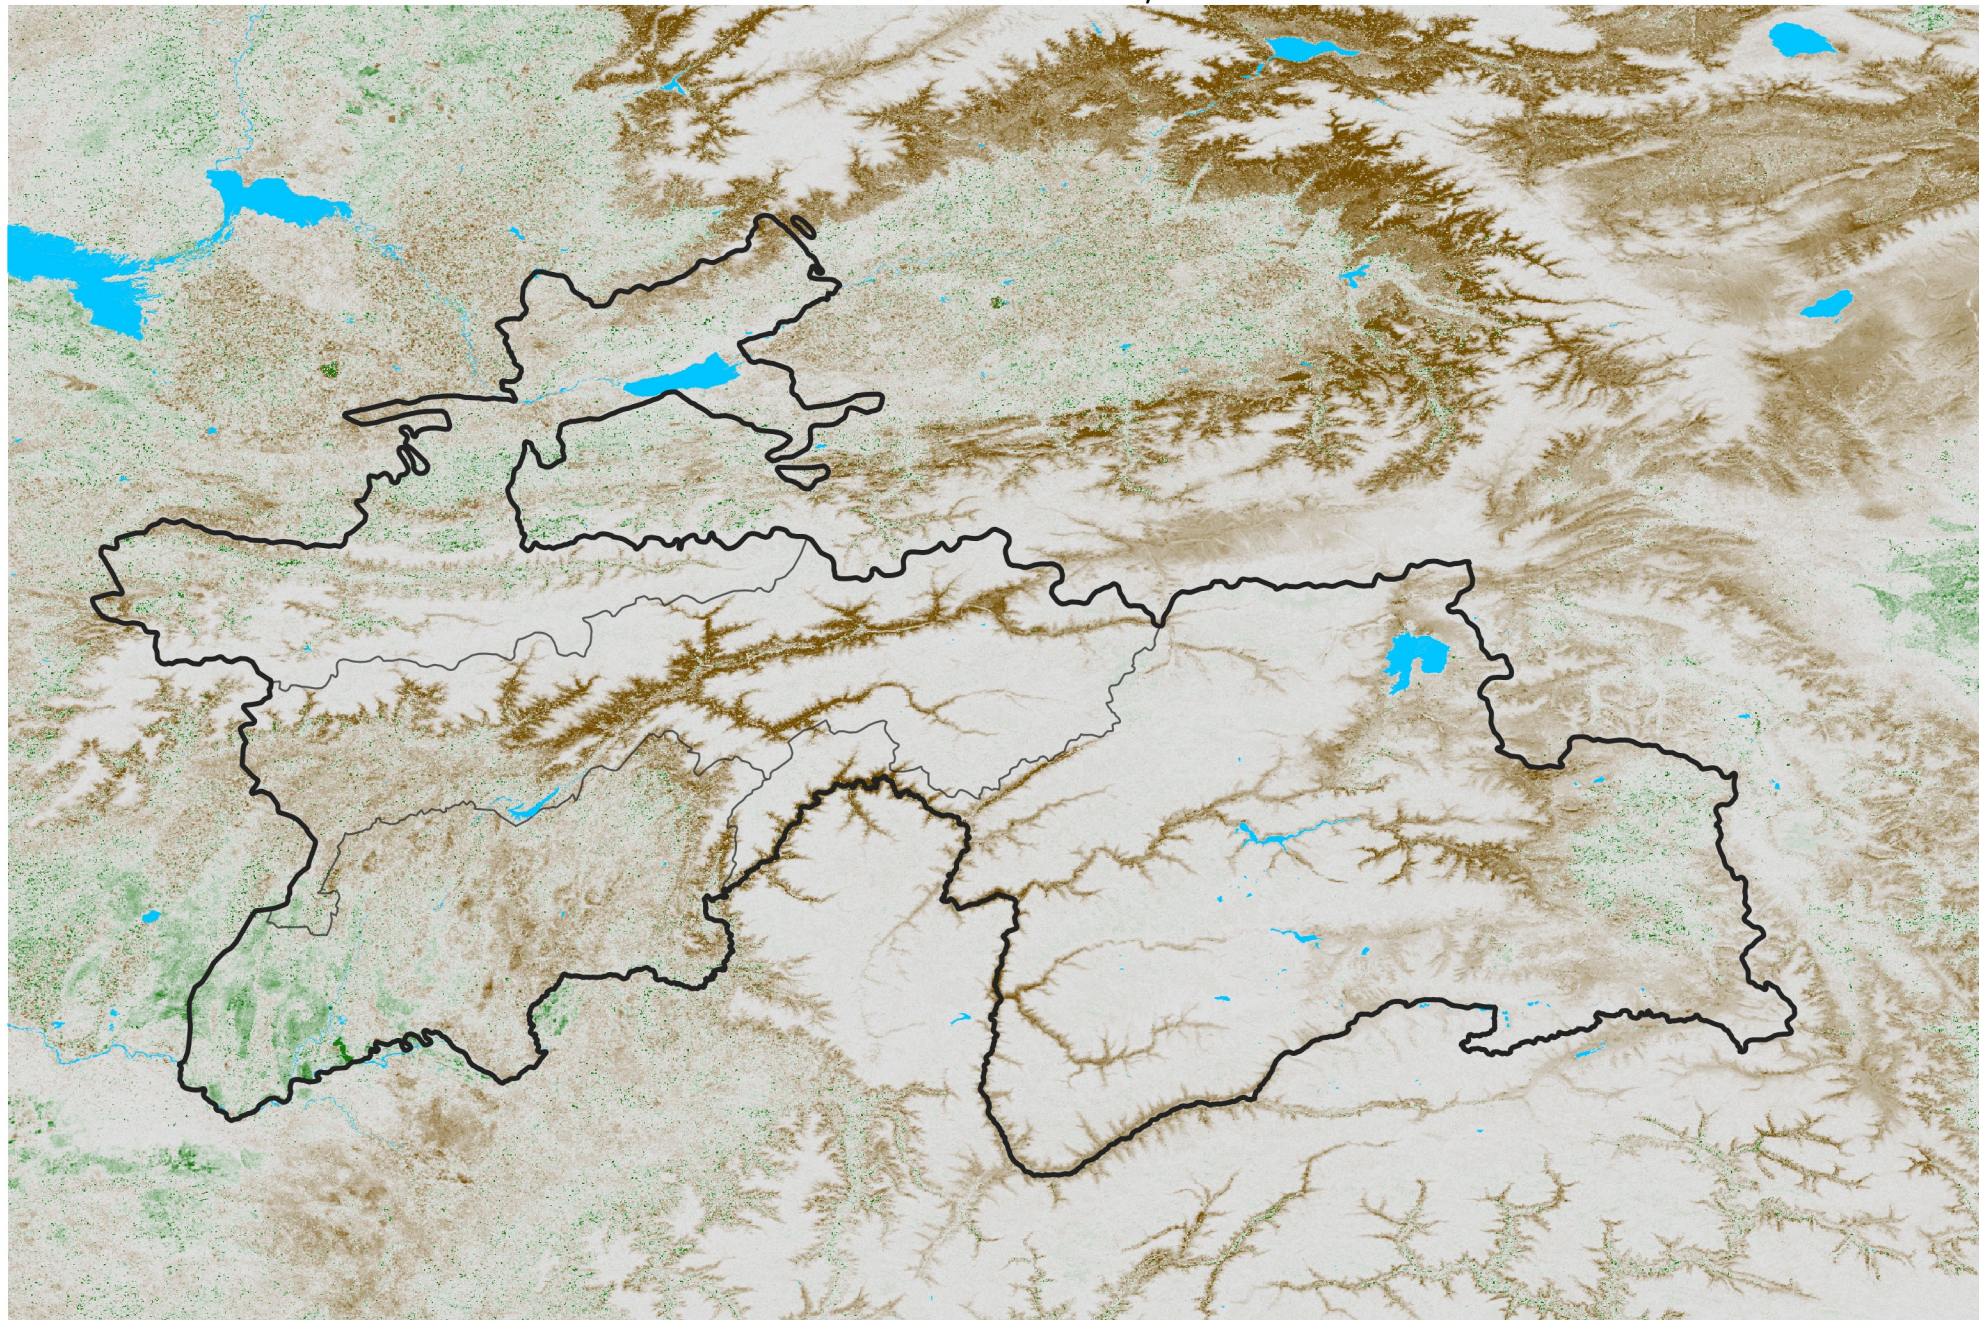

Tajikistan NDVI Anomaly

2017 minus Mean (2012 - 2021)

Period 16 / Mar 11 - 20, 2017

NDVI Anomaly

< -0.3 -0.2 -0.1 -0.05 0.05 0.1 0.2 >0.3

Negative

No Difference

Positive