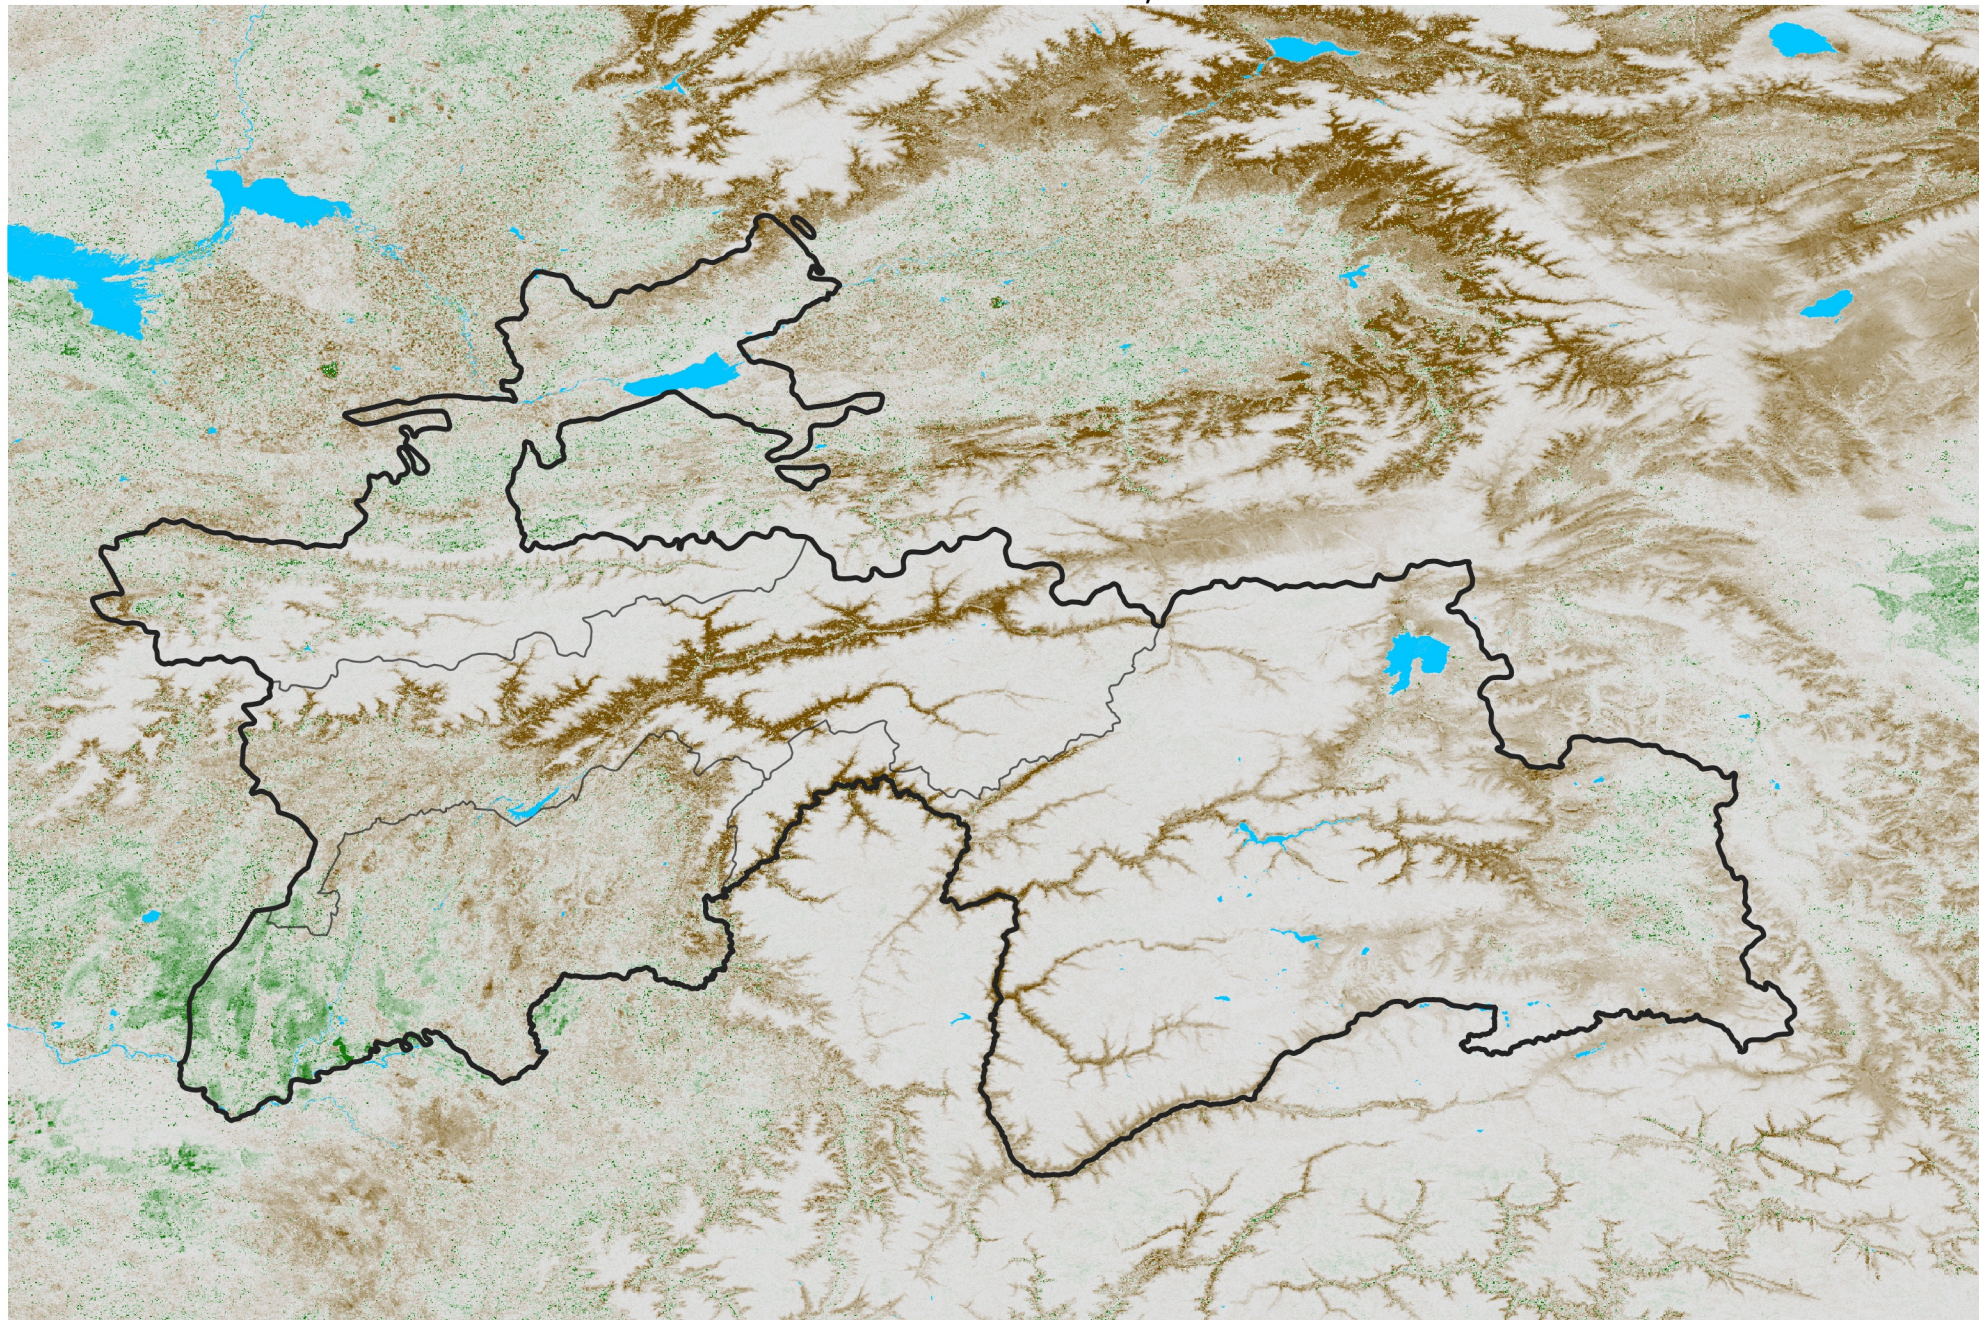

Tajikistan NDVI Anomaly

2017 minus Mean (2012 - 2021)

Period 17 / Mar 16 - 25, 2017

NDVI Anomaly

< -0.3 -0.2 -0.1 -0.05 0.05 0.1 0.2 >0.3

Negative

No Difference

Positive