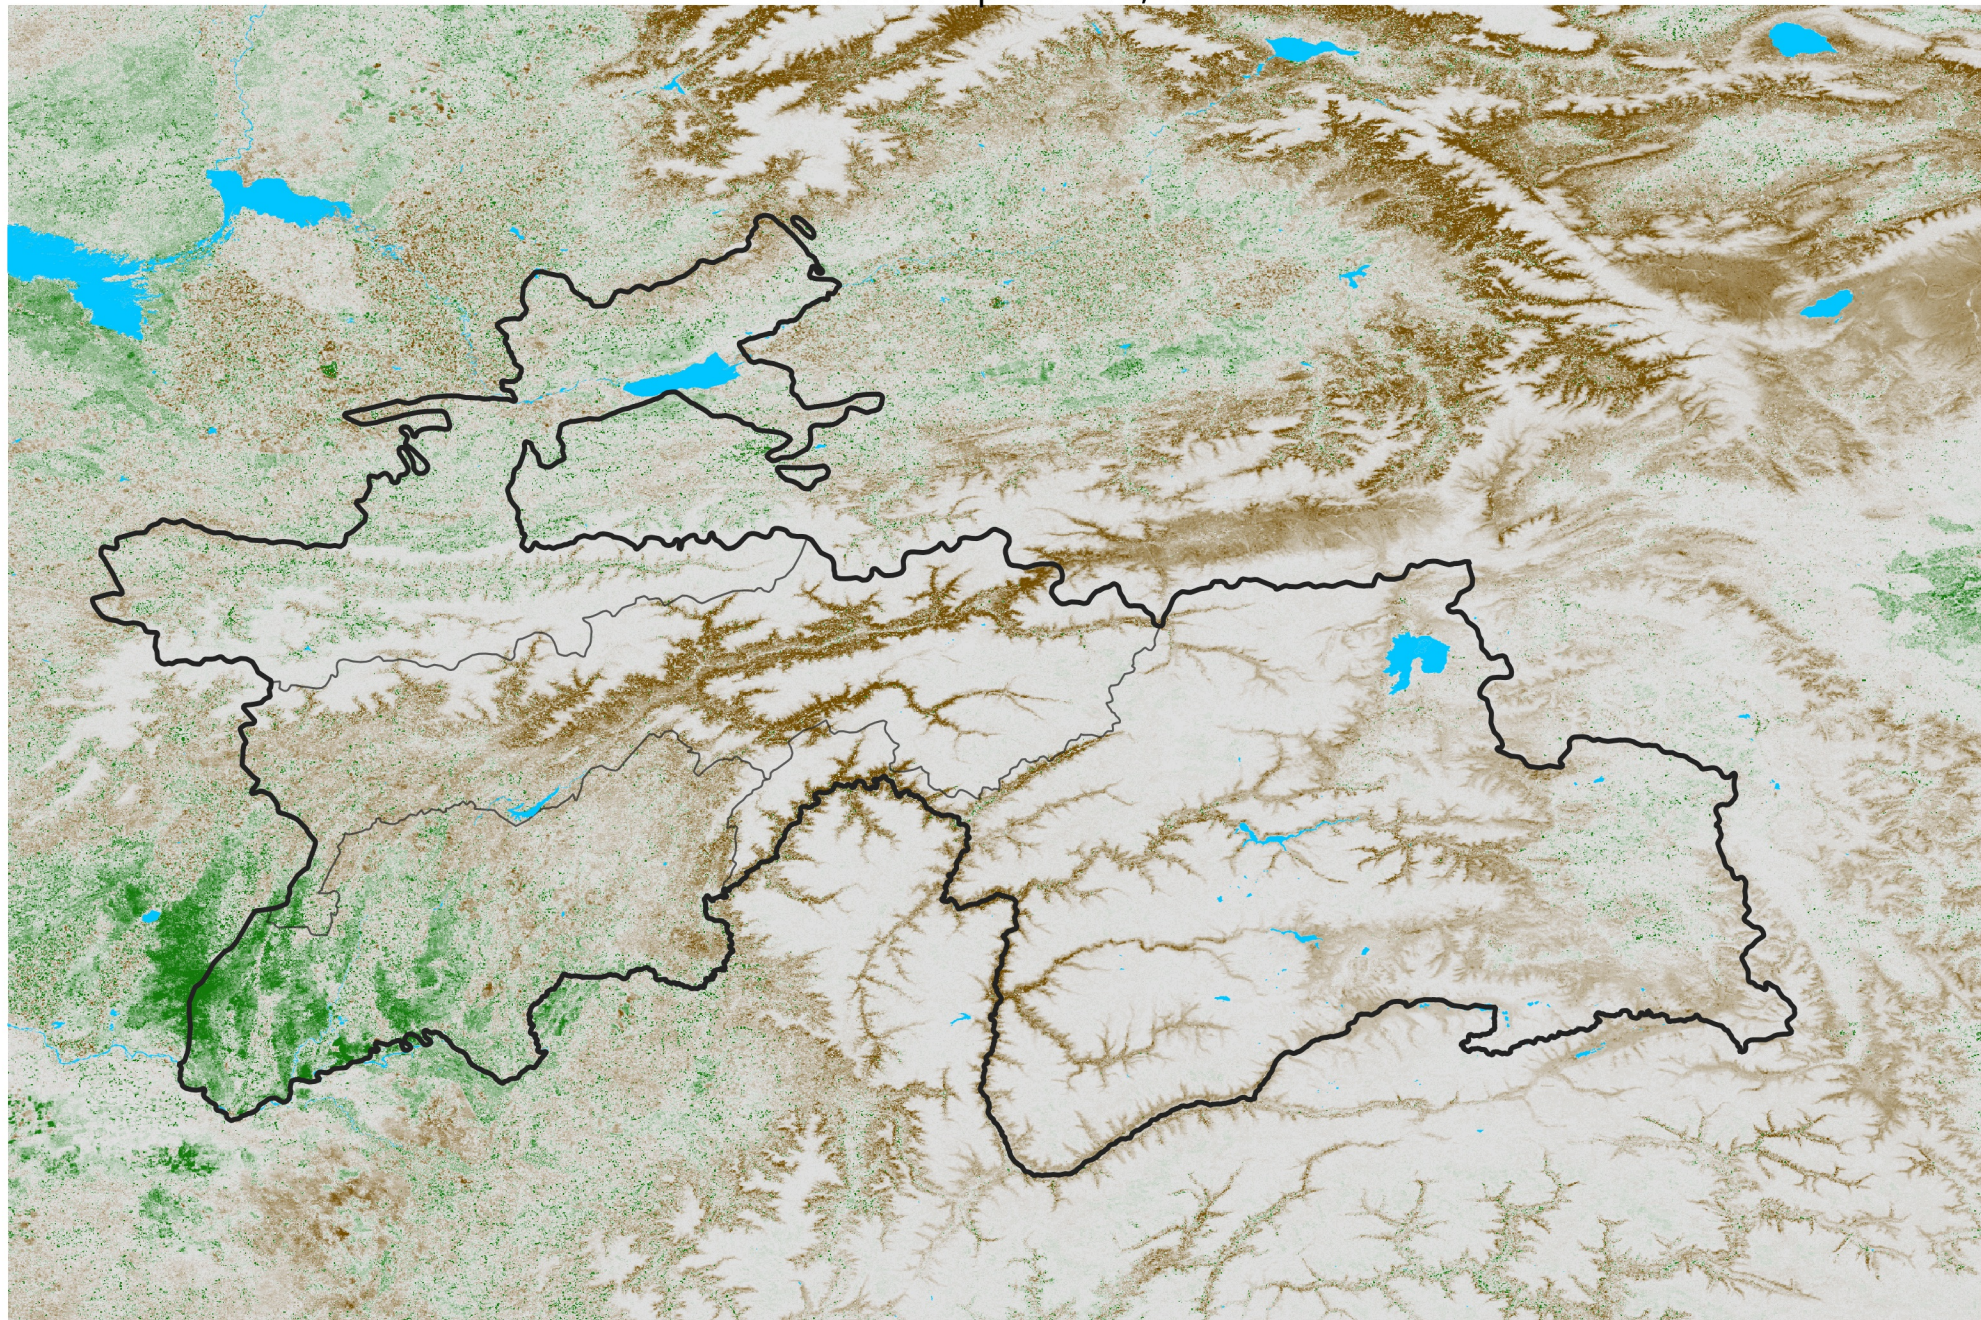

Tajikistan NDVI Anomaly

2017 minus Mean (2012 - 2021)

Period 20 / Apr 01 - 10, 2017

NDVI Anomaly

< -0.3 -0.2 -0.1 -0.05 0.05 0.1 0.2 >0.3

Negative

No Difference

Positive