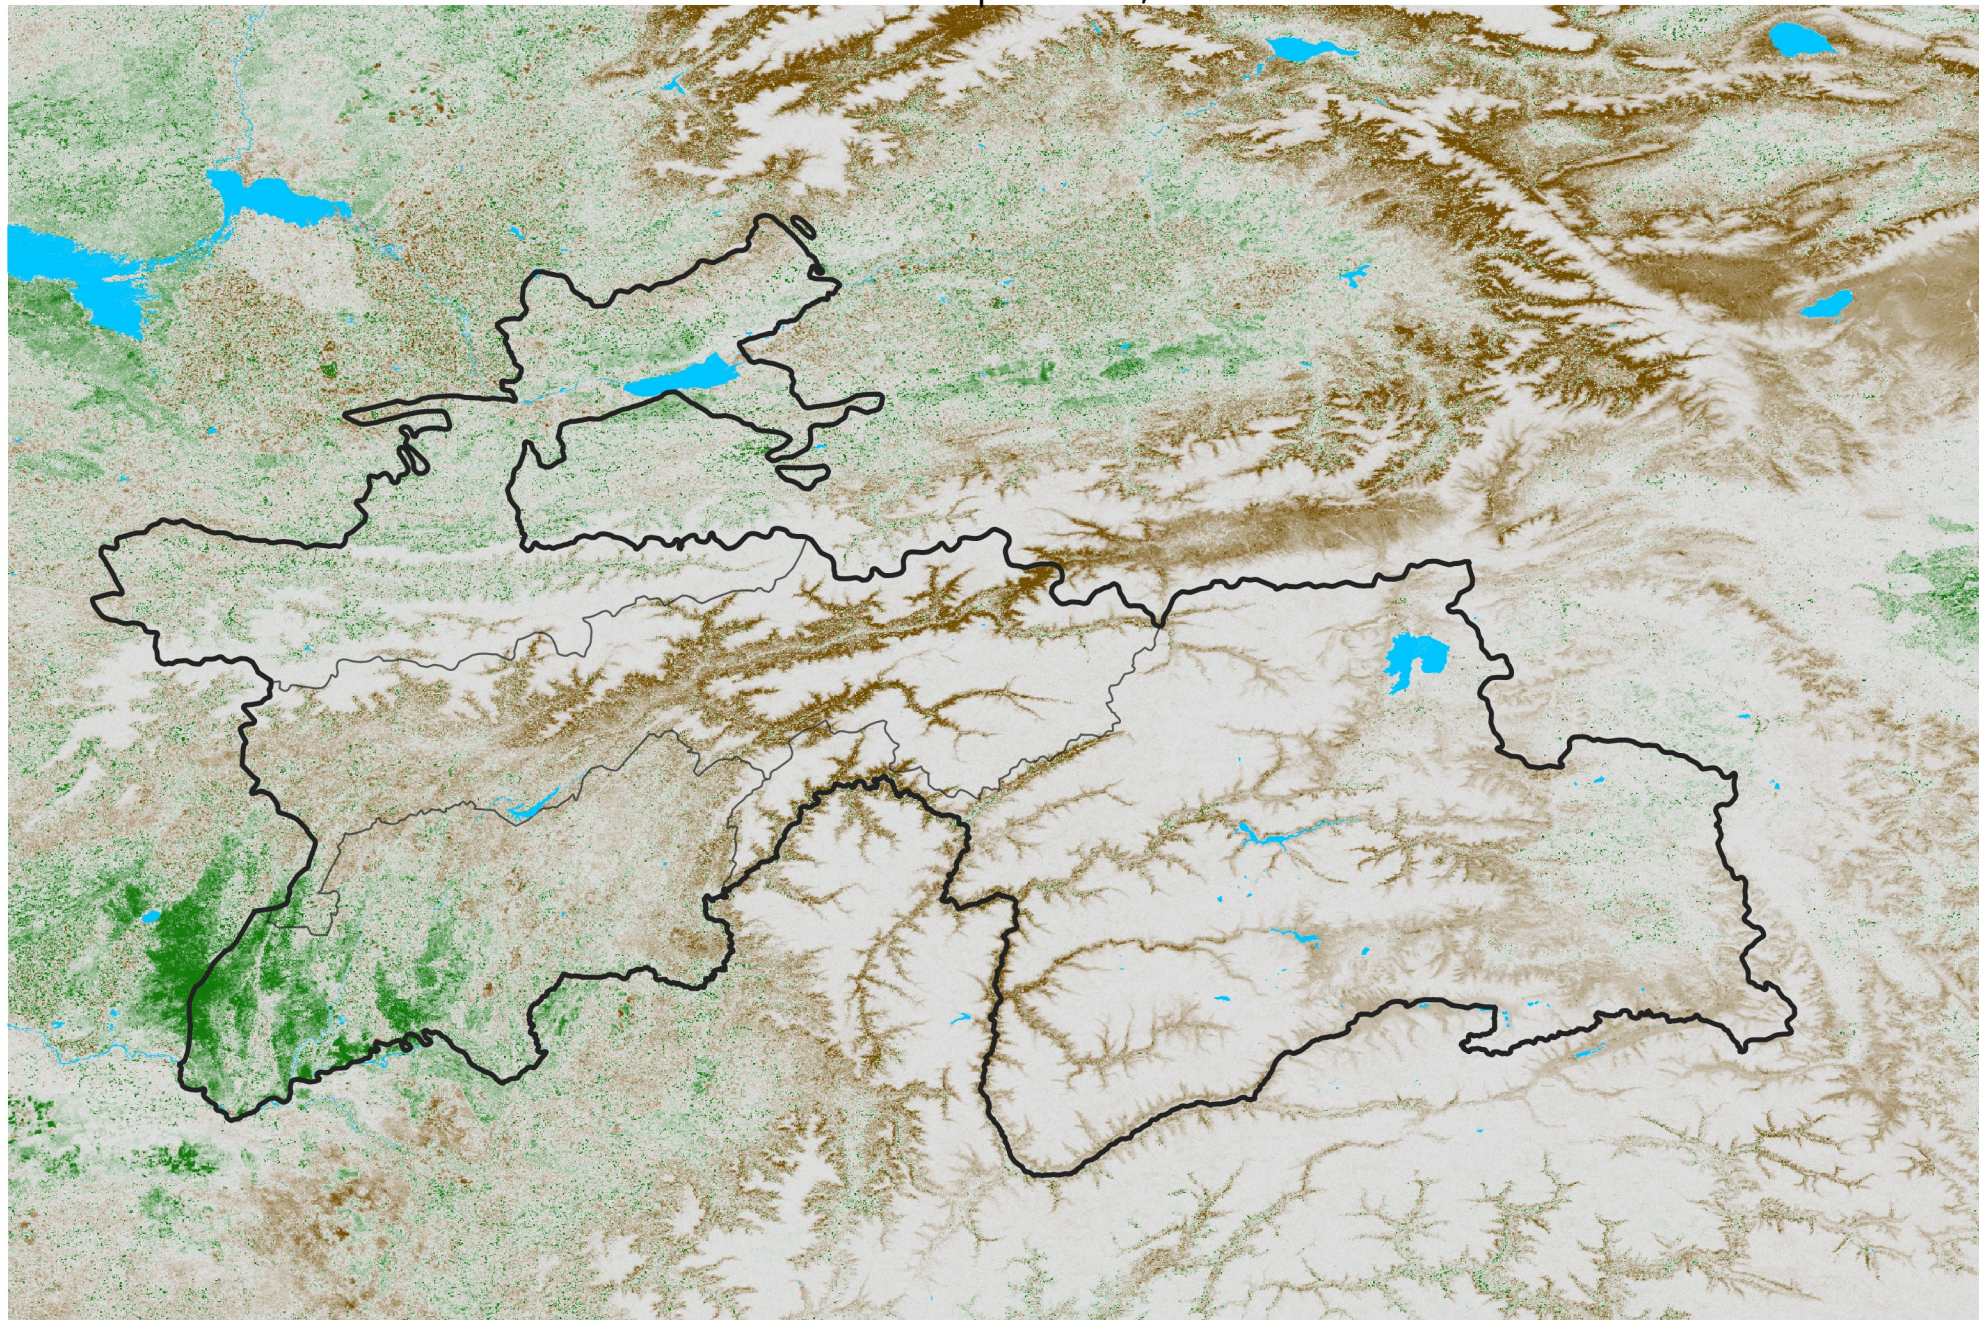

Tajikistan NDVI Anomaly

2017 minus Mean (2012 - 2021)

Period 21 / Apr 06 - 15, 2017

NDVI Anomaly

< -0.3 -0.2 -0.1 -0.05 0.05 0.1 0.2 >0.3

Negative

No Difference

Positive