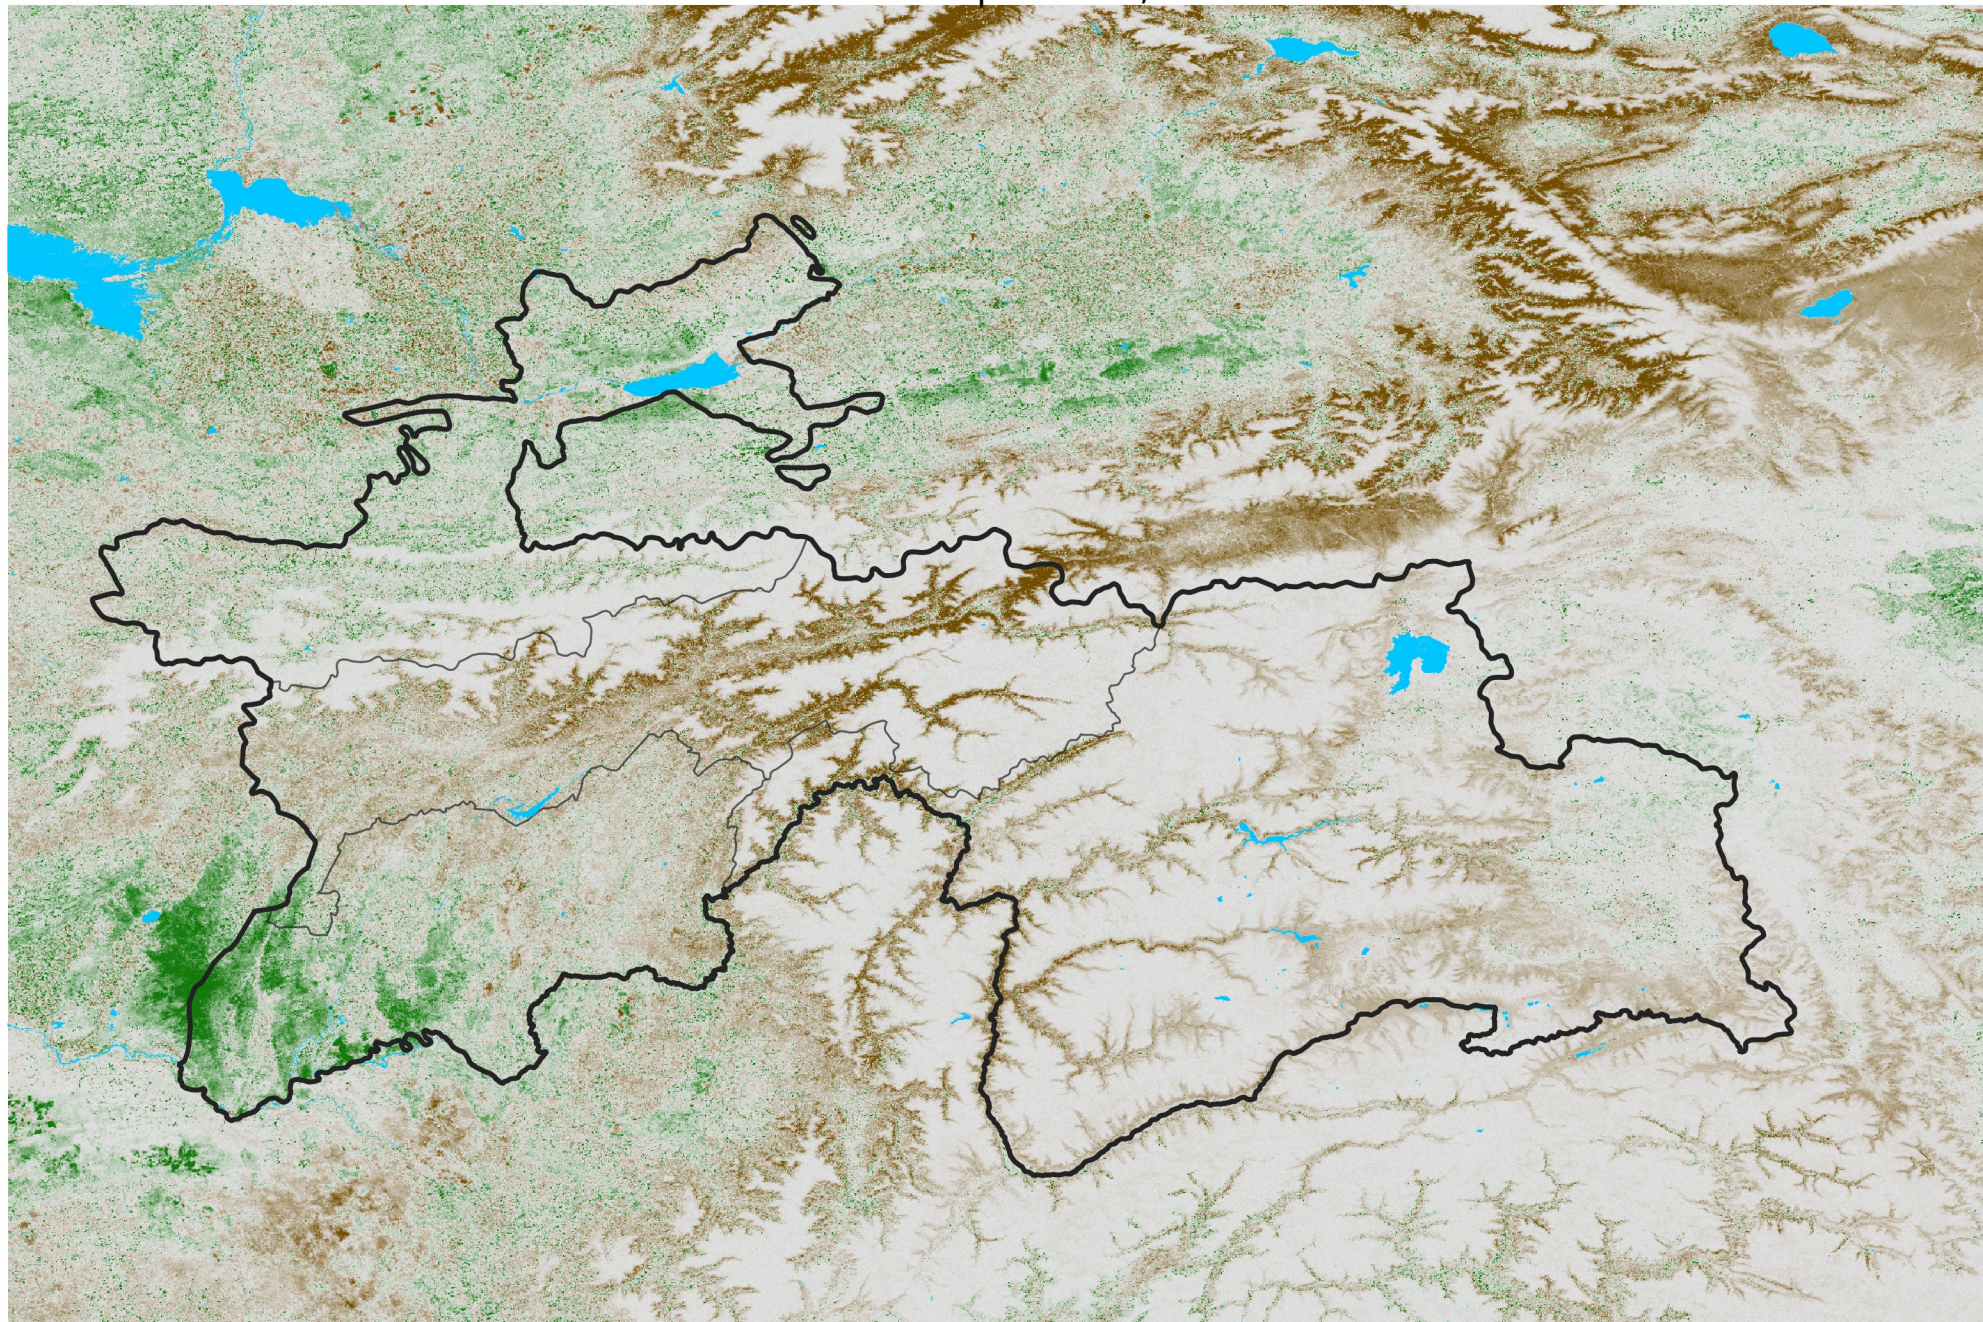

Tajikistan NDVI Anomaly

2017 minus Mean (2012 - 2021)

Period 22 / Apr 11 - 20, 2017

NDVI Anomaly

< -0.3 -0.2 -0.1 -0.05 0.05 0.1 0.2 > 0.3

Negative

No Difference

Positive