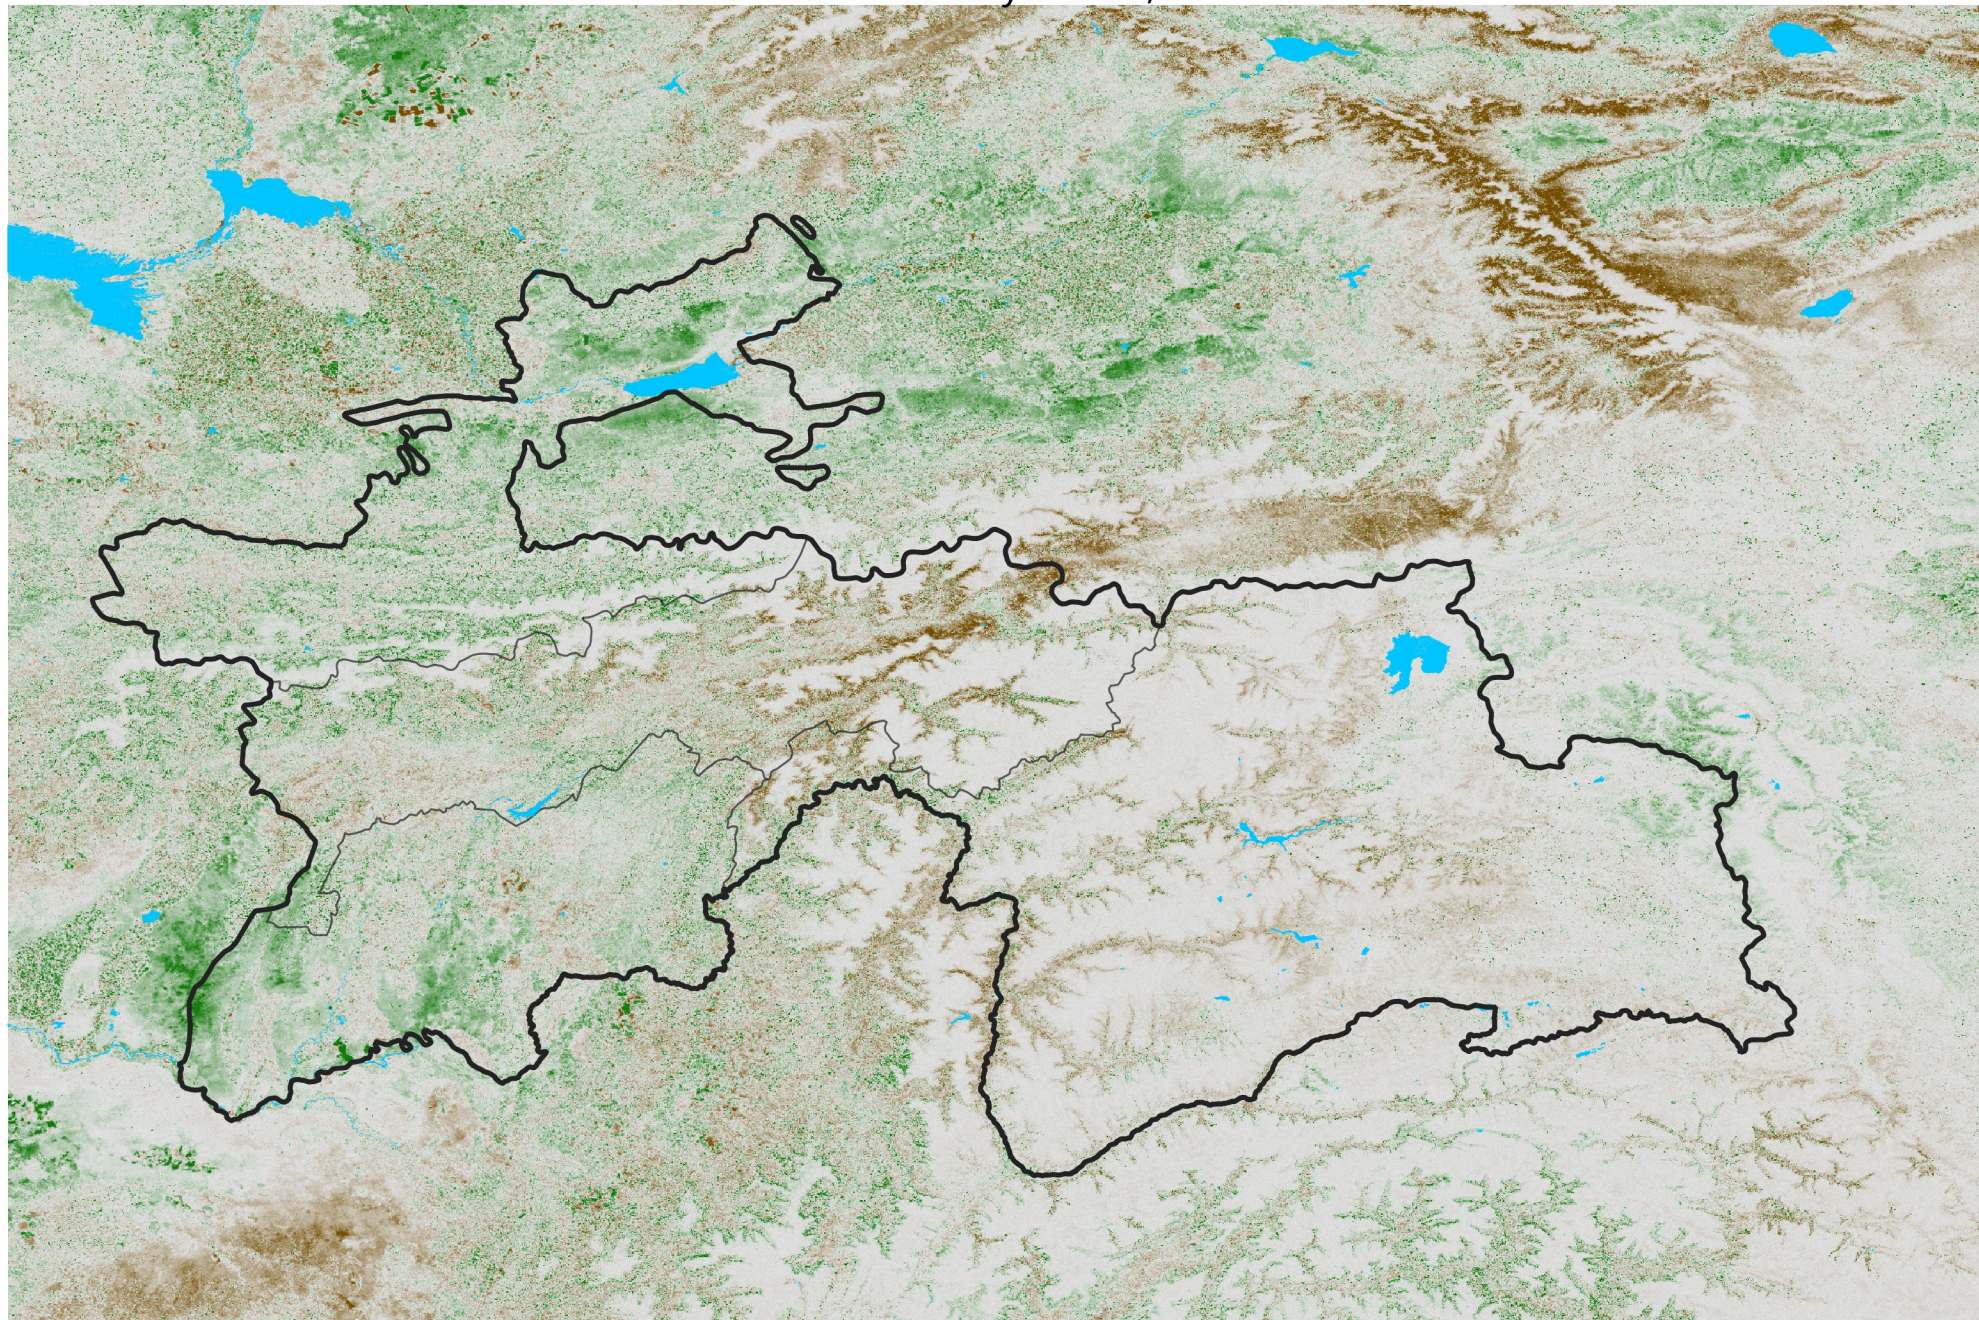

Tajikistan NDVI Anomaly

2017 minus Mean (2012 - 2021)

Period 27 / May 06 - 15, 2017

NDVI Anomaly

< -0.3 -0.2 -0.1 -0.05 0.05 0.1 0.2 > 0.3

Negative

No Difference

Positive