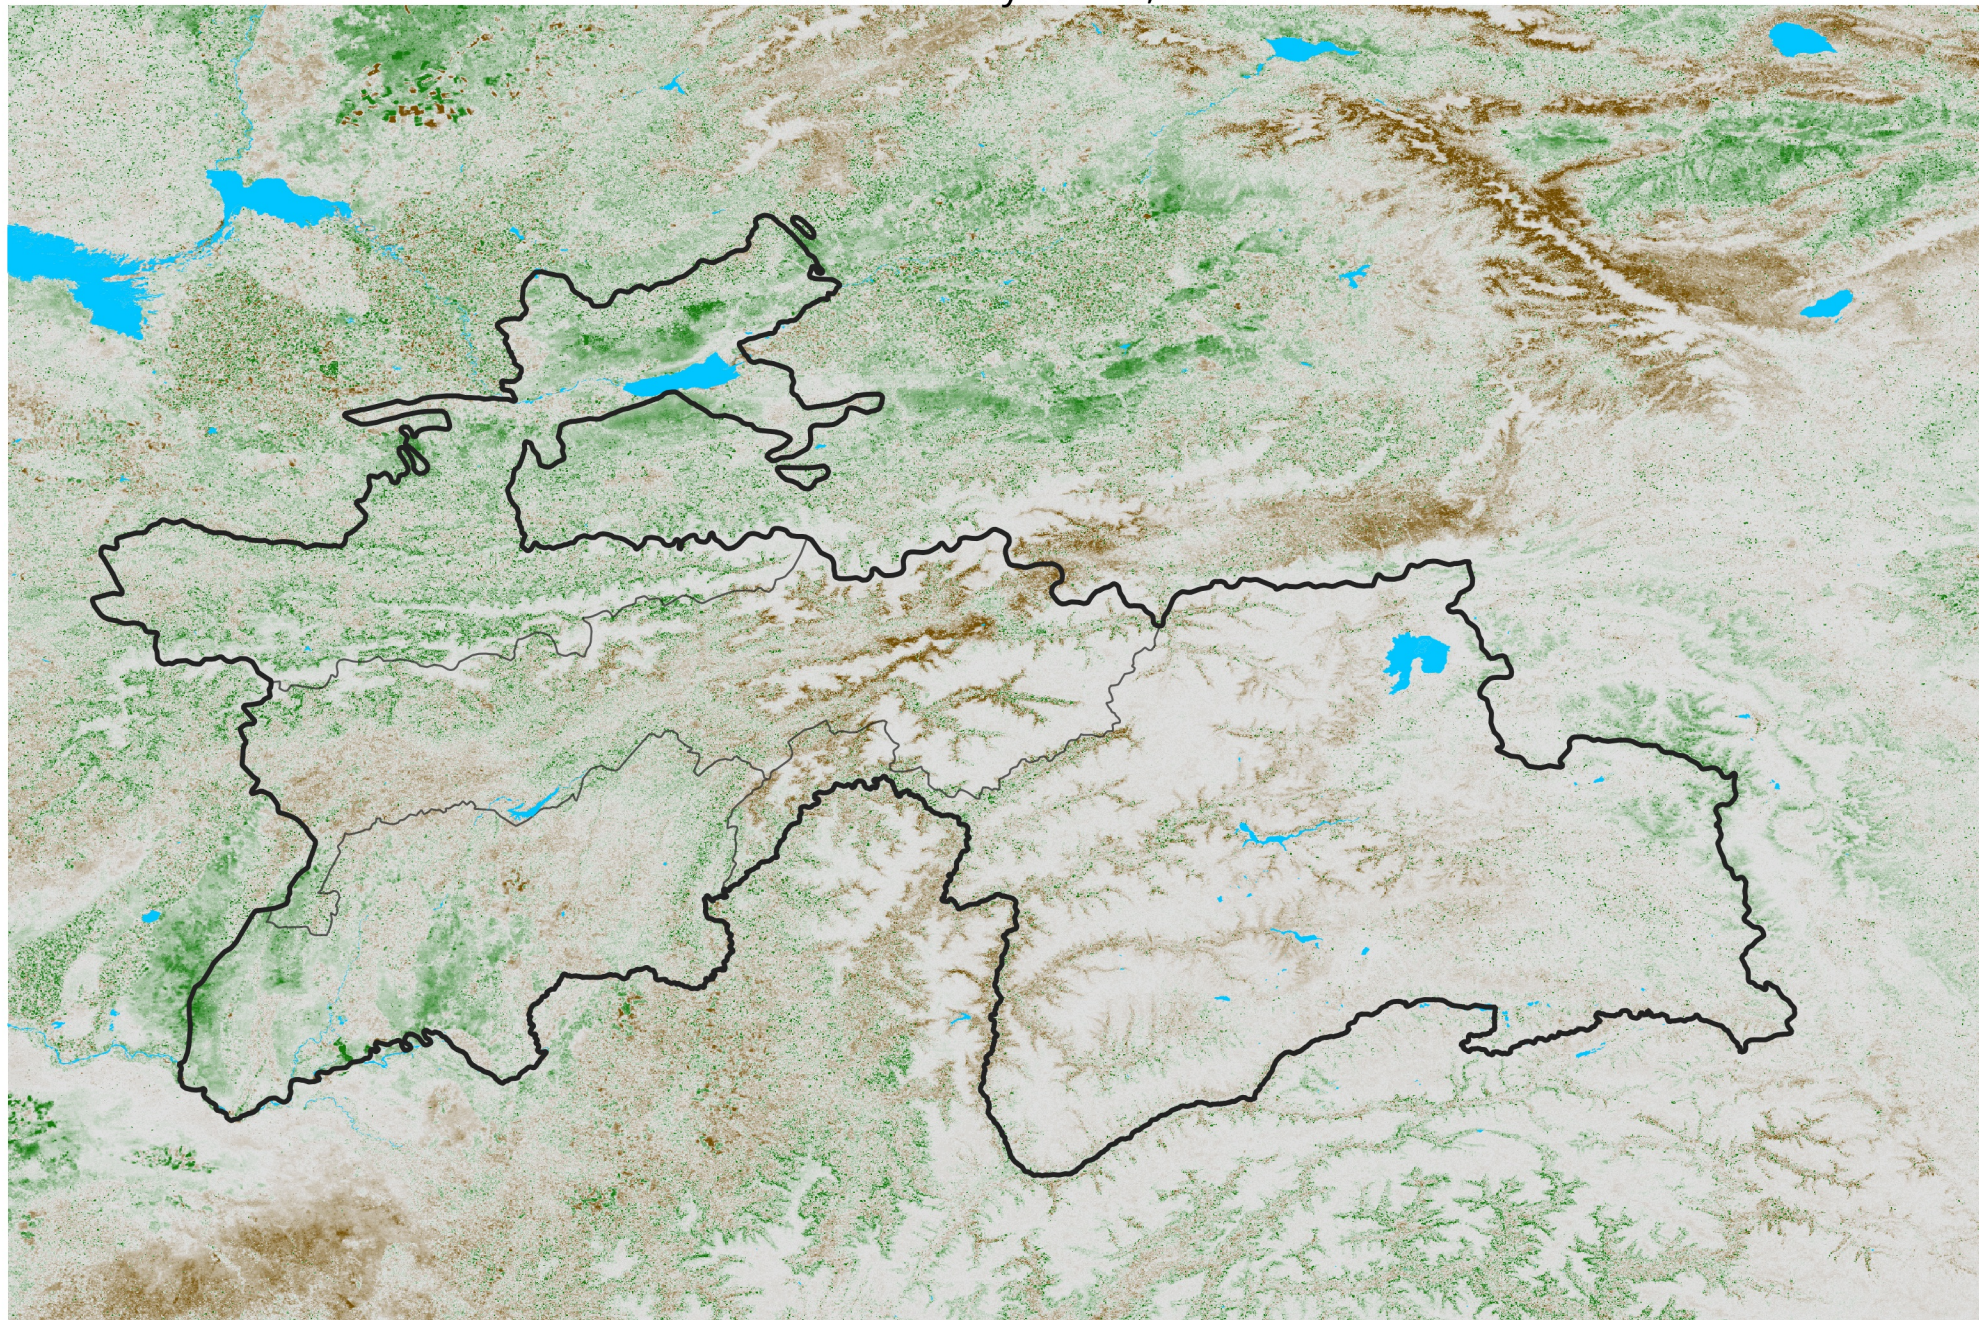

Tajikistan NDVI Anomaly

2017 minus Mean (2012 - 2021)

Period 28 / May 11 - 20, 2017

NDVI Anomaly

< -0.3 -0.2 -0.1 -0.05 0.05 0.1 0.2 > 0.3

Negative

No Difference

Positive