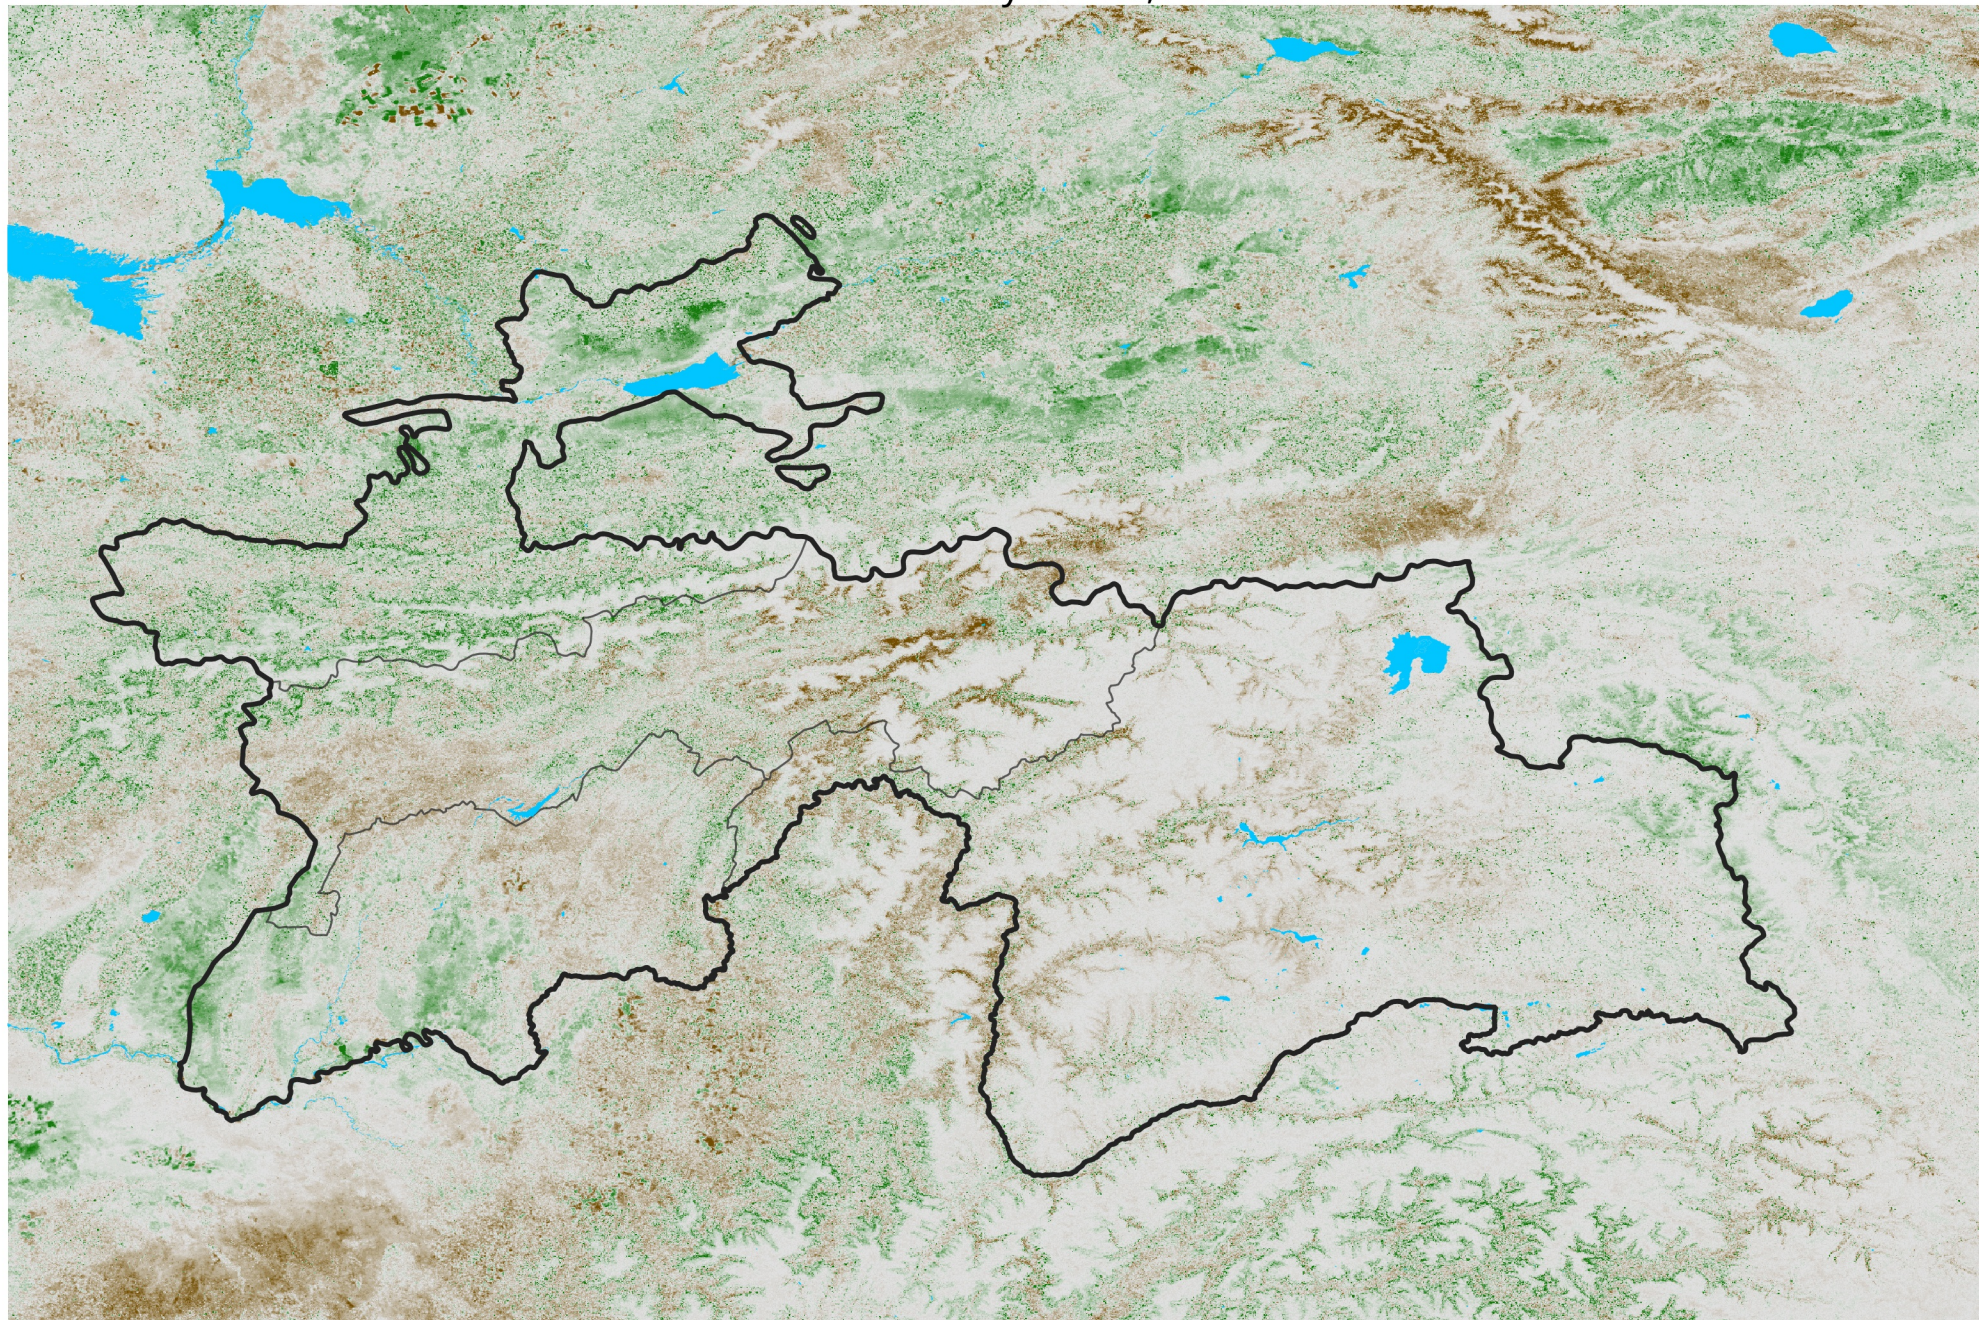

Tajikistan NDVI Anomaly

2017 minus Mean (2012 - 2021)

Period 29 / May 16 - 25, 2017

NDVI Anomaly

< -0.3 -0.2 -0.1 -0.05 0.05 0.1 0.2 > 0.3

Negative

No Difference

Positive