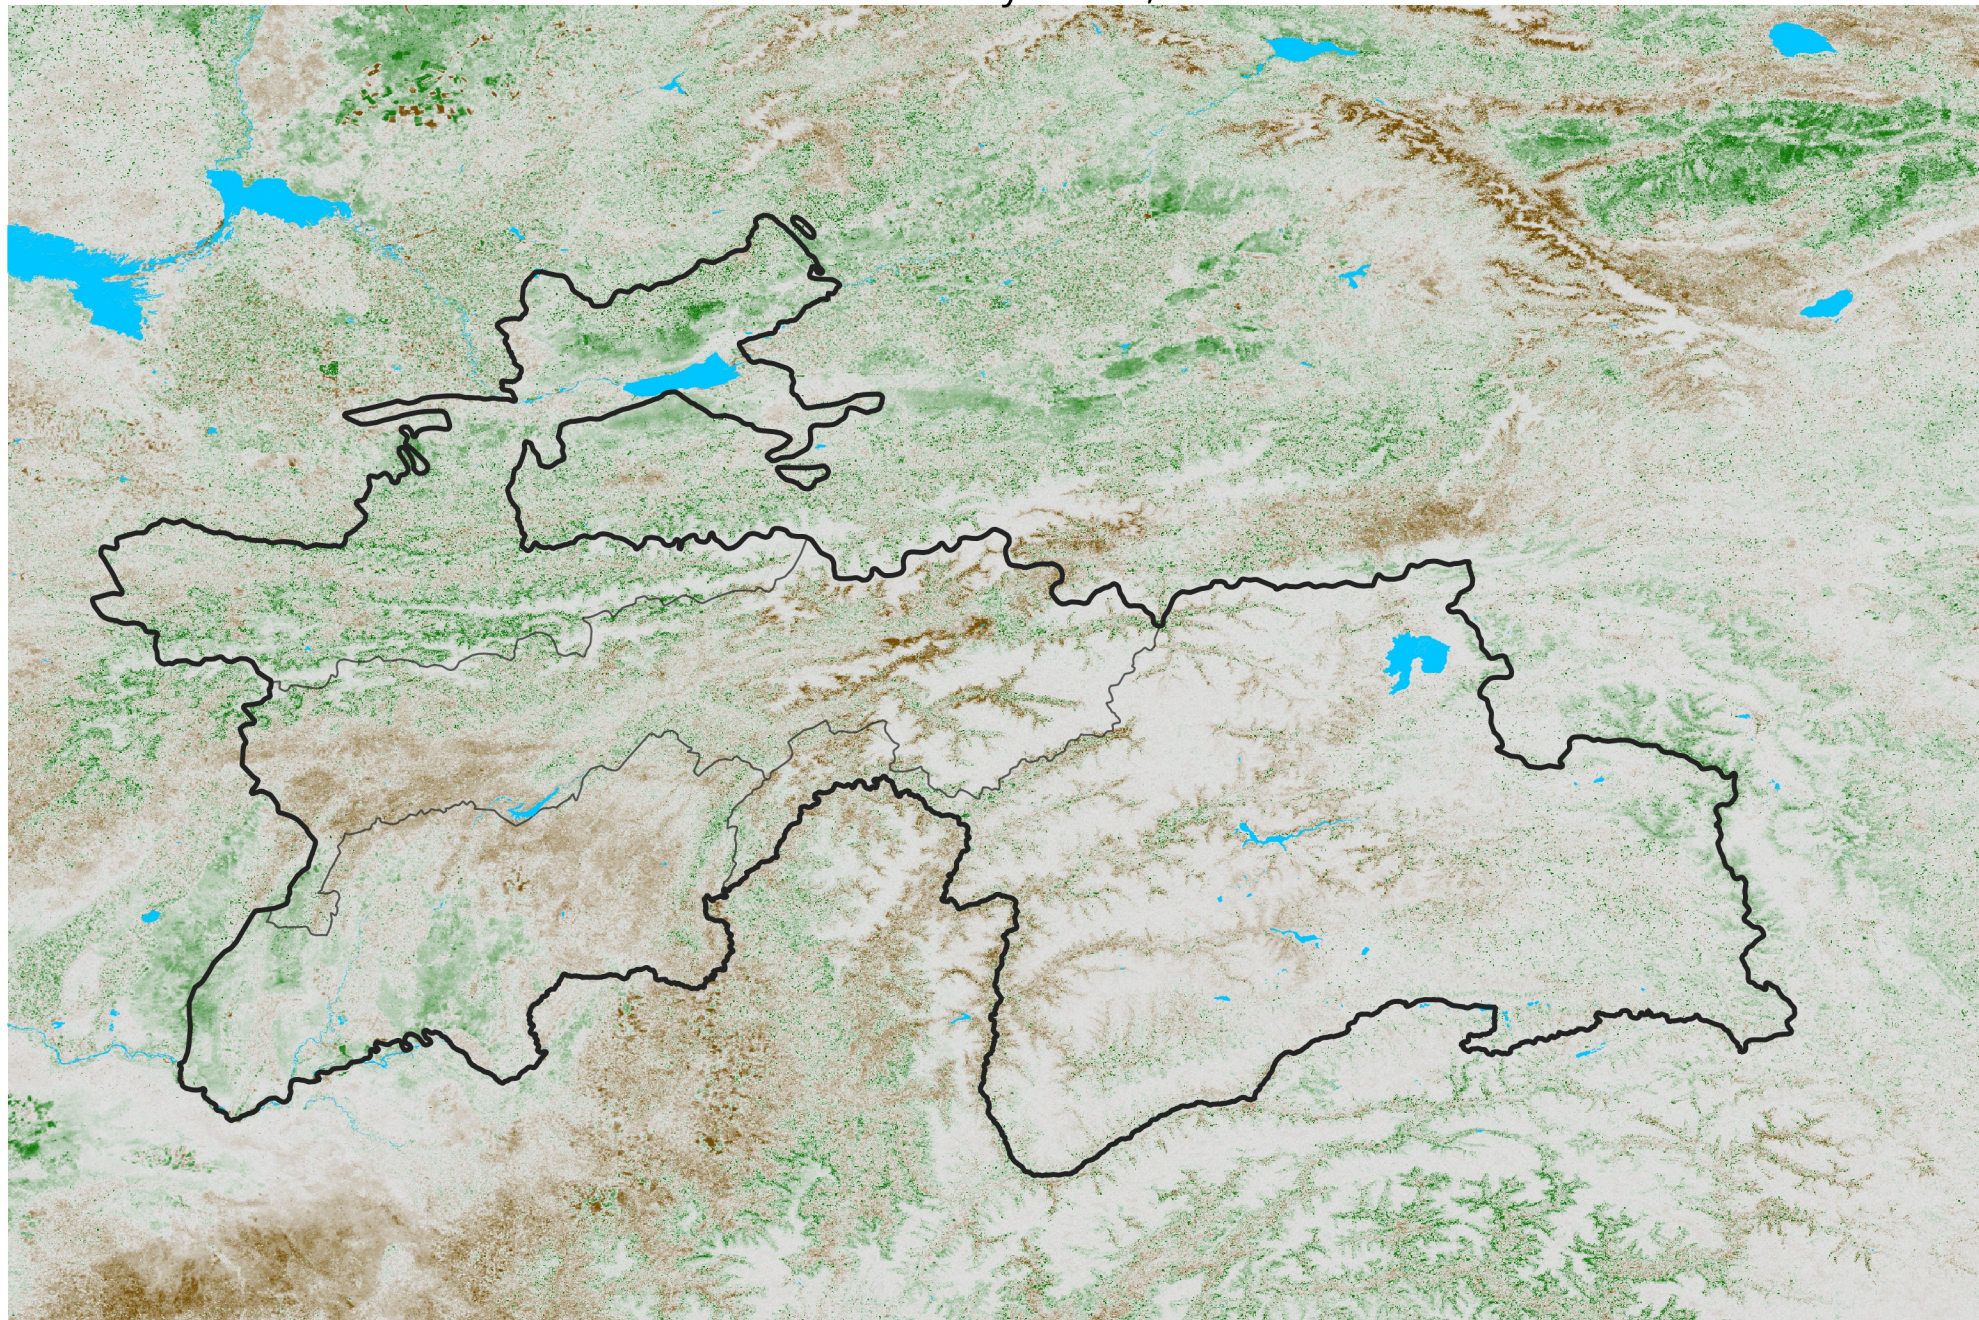

Tajikistan NDVI Anomaly

2017 minus Mean (2012 - 2021)

Period 30 / May 21 - 31, 2017

NDVI Anomaly

< -0.3 -0.2 -0.1 -0.05 0.05 0.1 0.2 > 0.3

Negative

No Difference

Positive