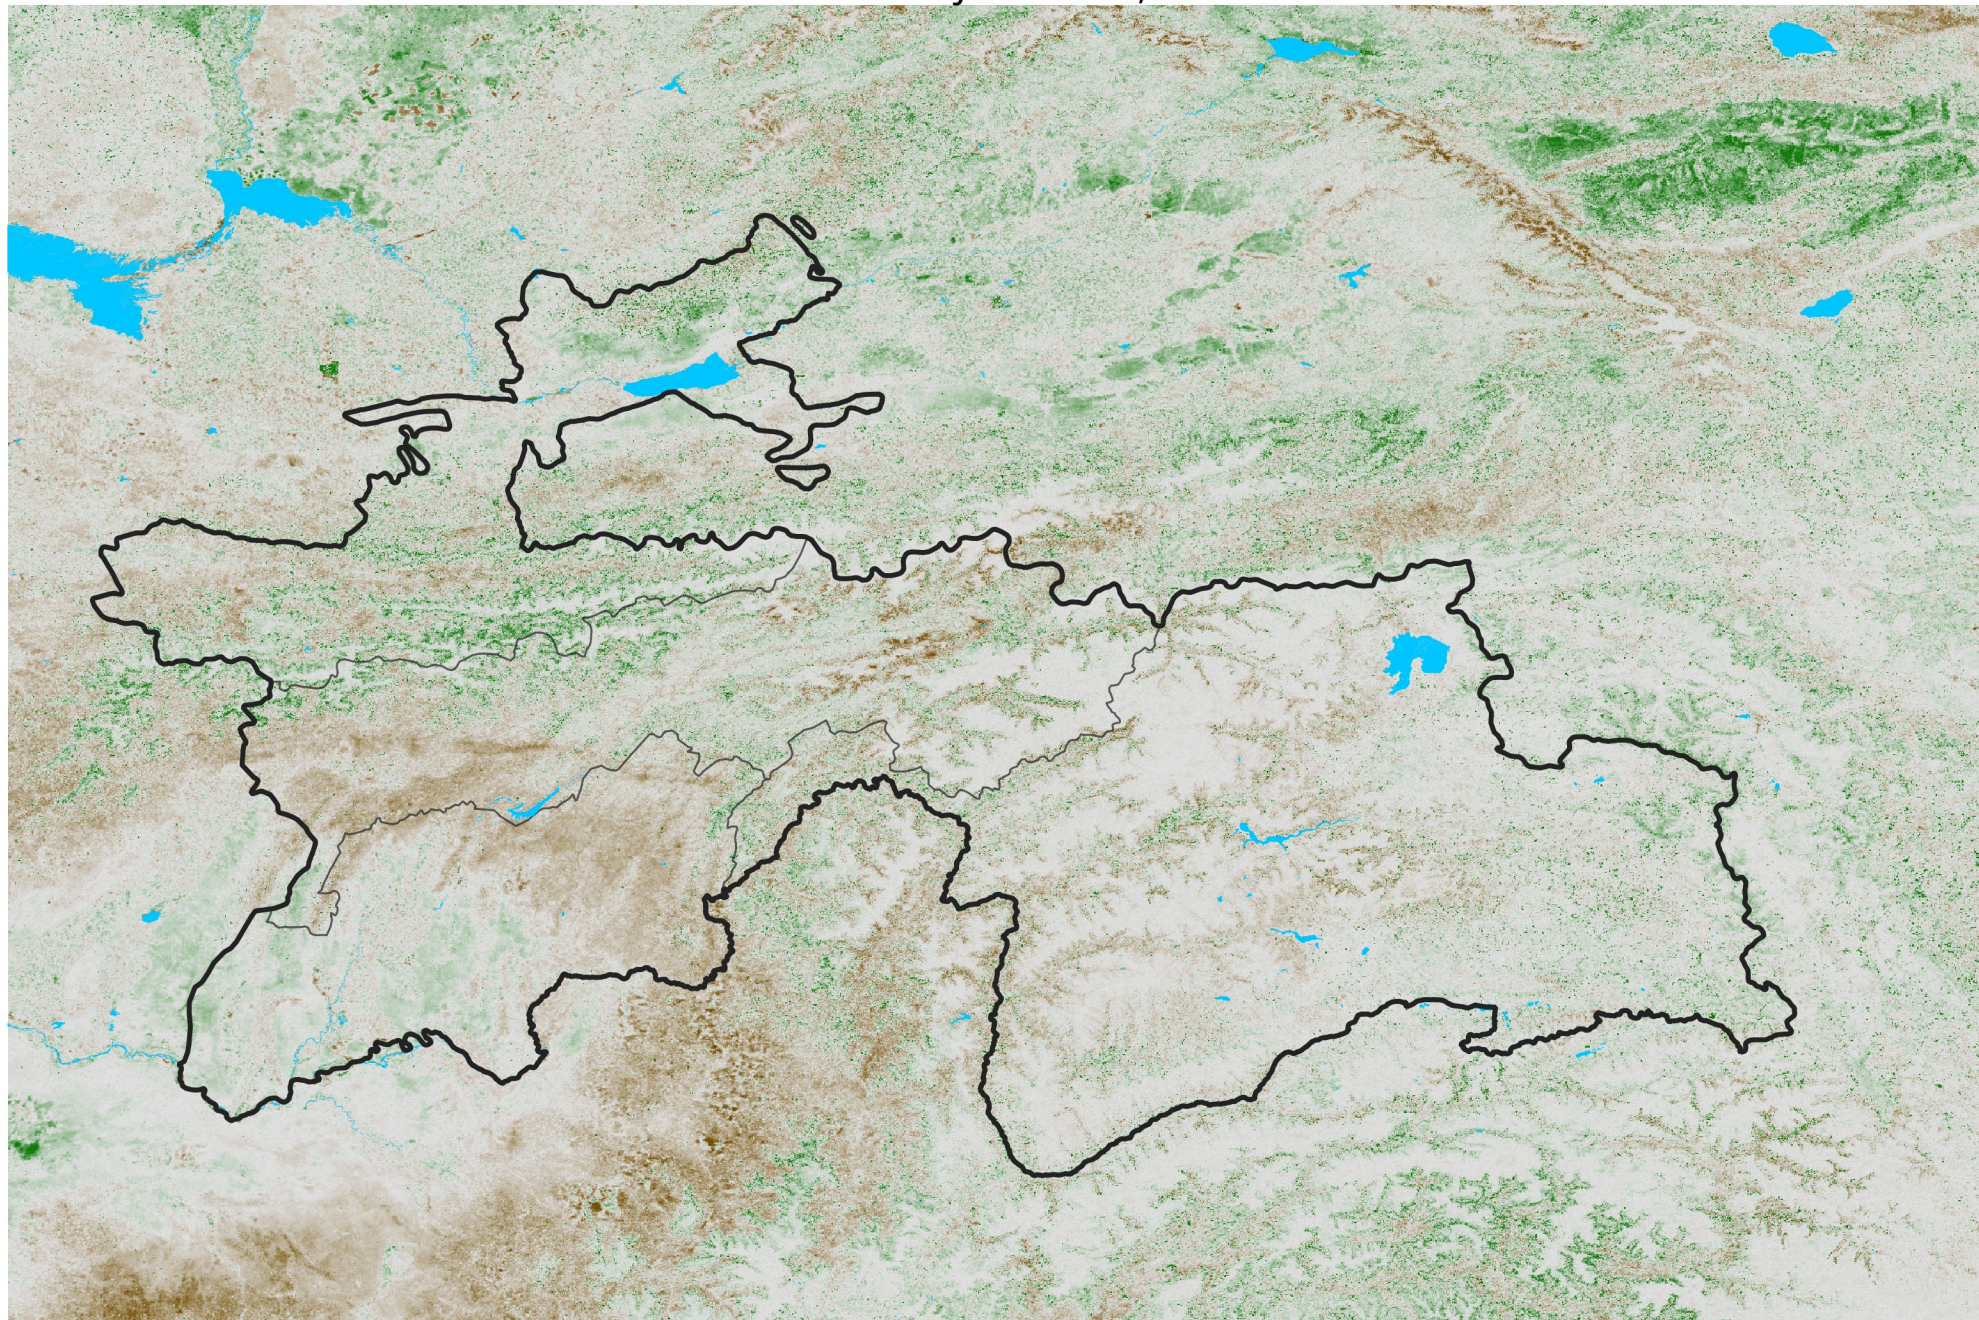

# Tajikistan NDVI Anomaly

2017 minus Mean (2012 - 2021)

Period 33 / Jun 06 - 15, 2017

## NDVI Anomaly

< -0.3   -0.2   -0.1   -0.05   0.05   0.1   0.2   > 0.3

Negative

No Difference

Positive