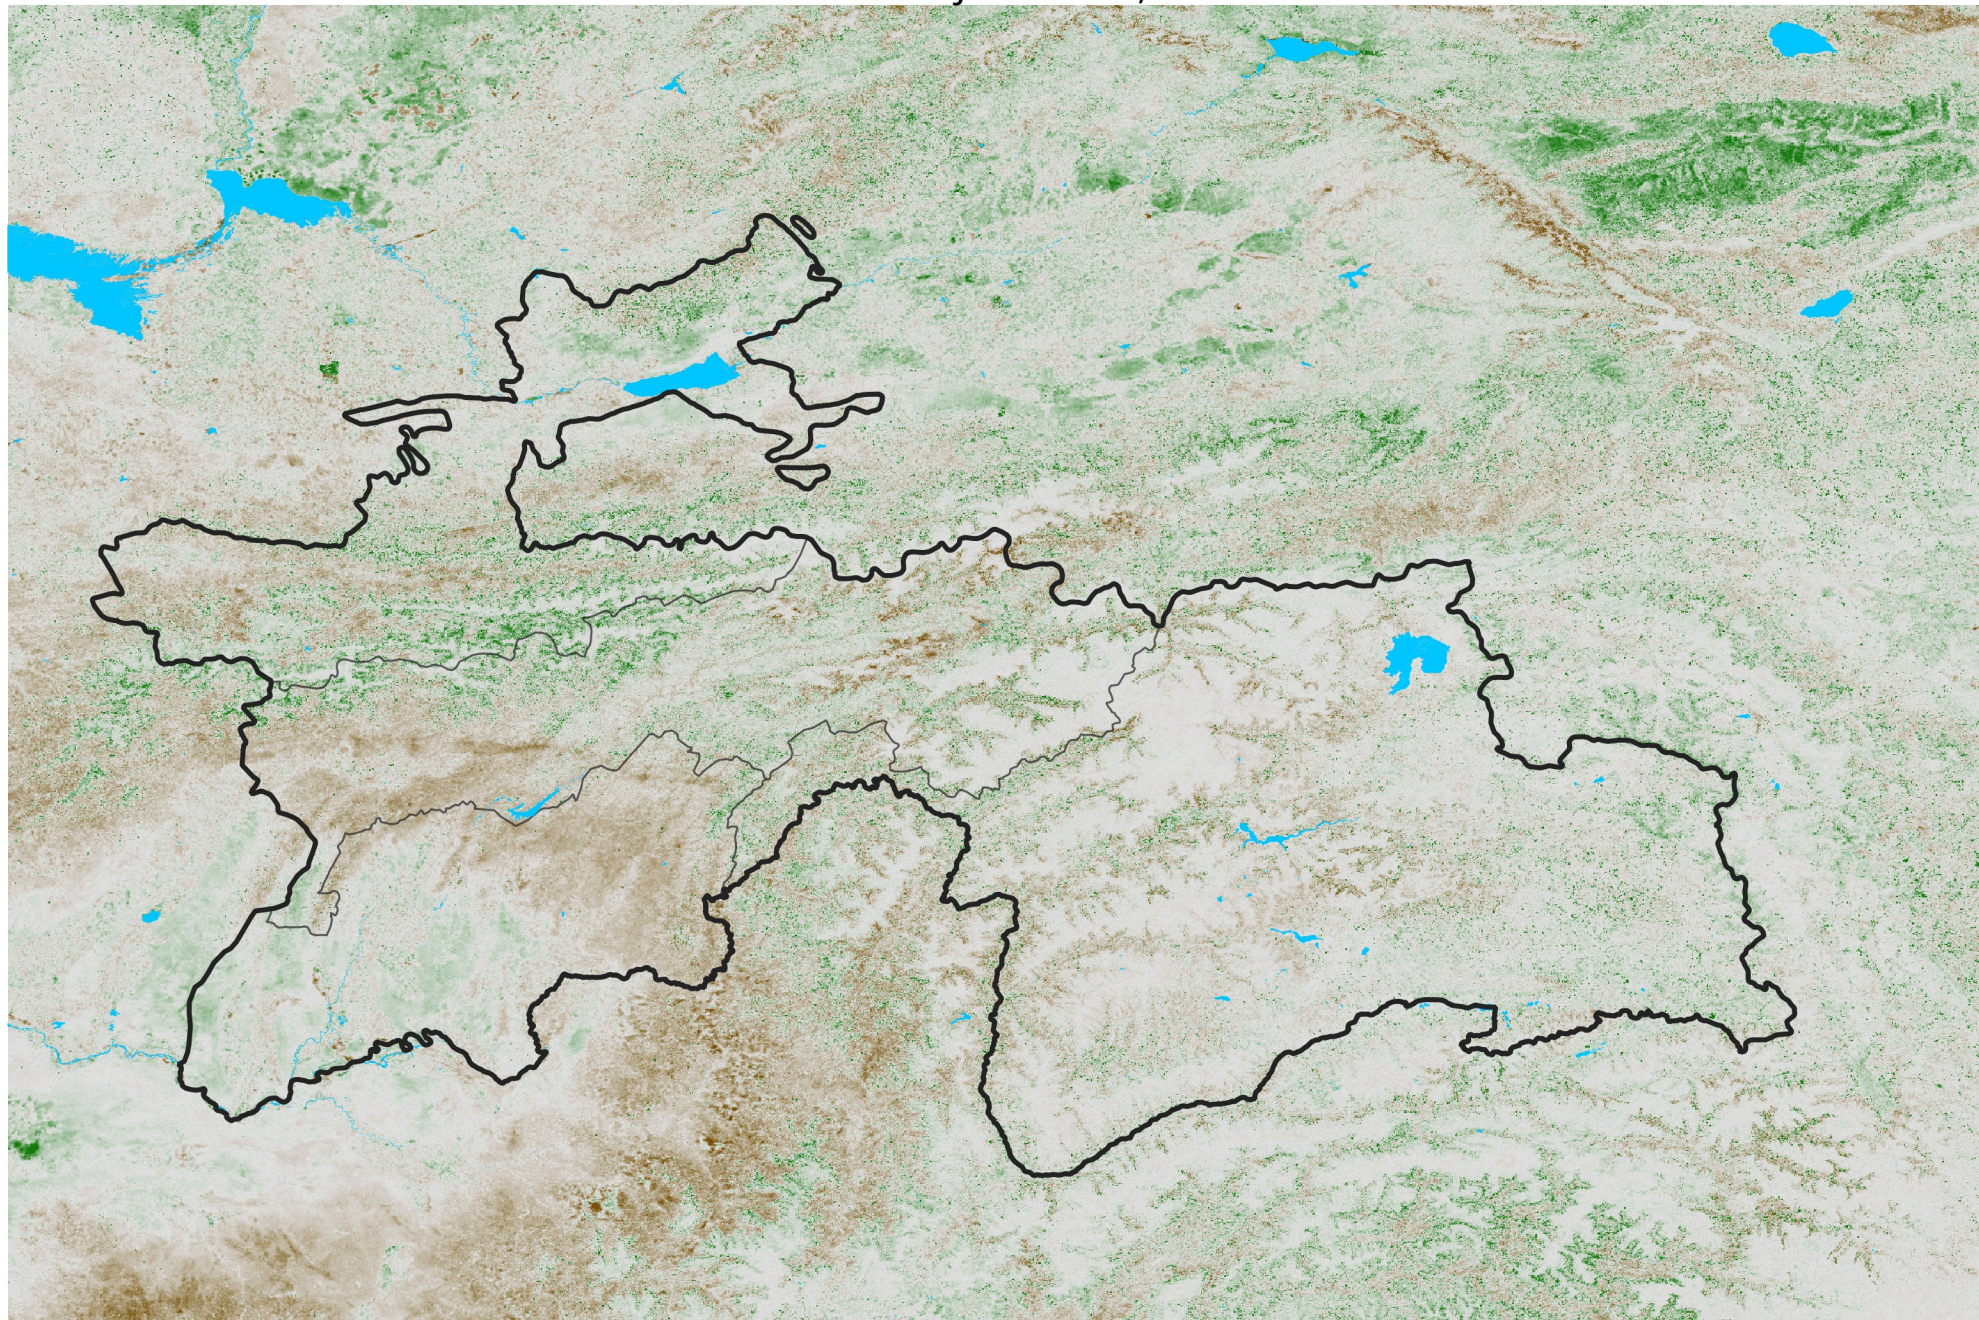

Tajikistan NDVI Anomaly

2017 minus Mean (2012 - 2021)

Period 34 / Jun 11 - 20, 2017

NDVI Anomaly

< -0.3 -0.2 -0.1 -0.05 0.05 0.1 0.2 > 0.3

Negative

No Difference

Positive