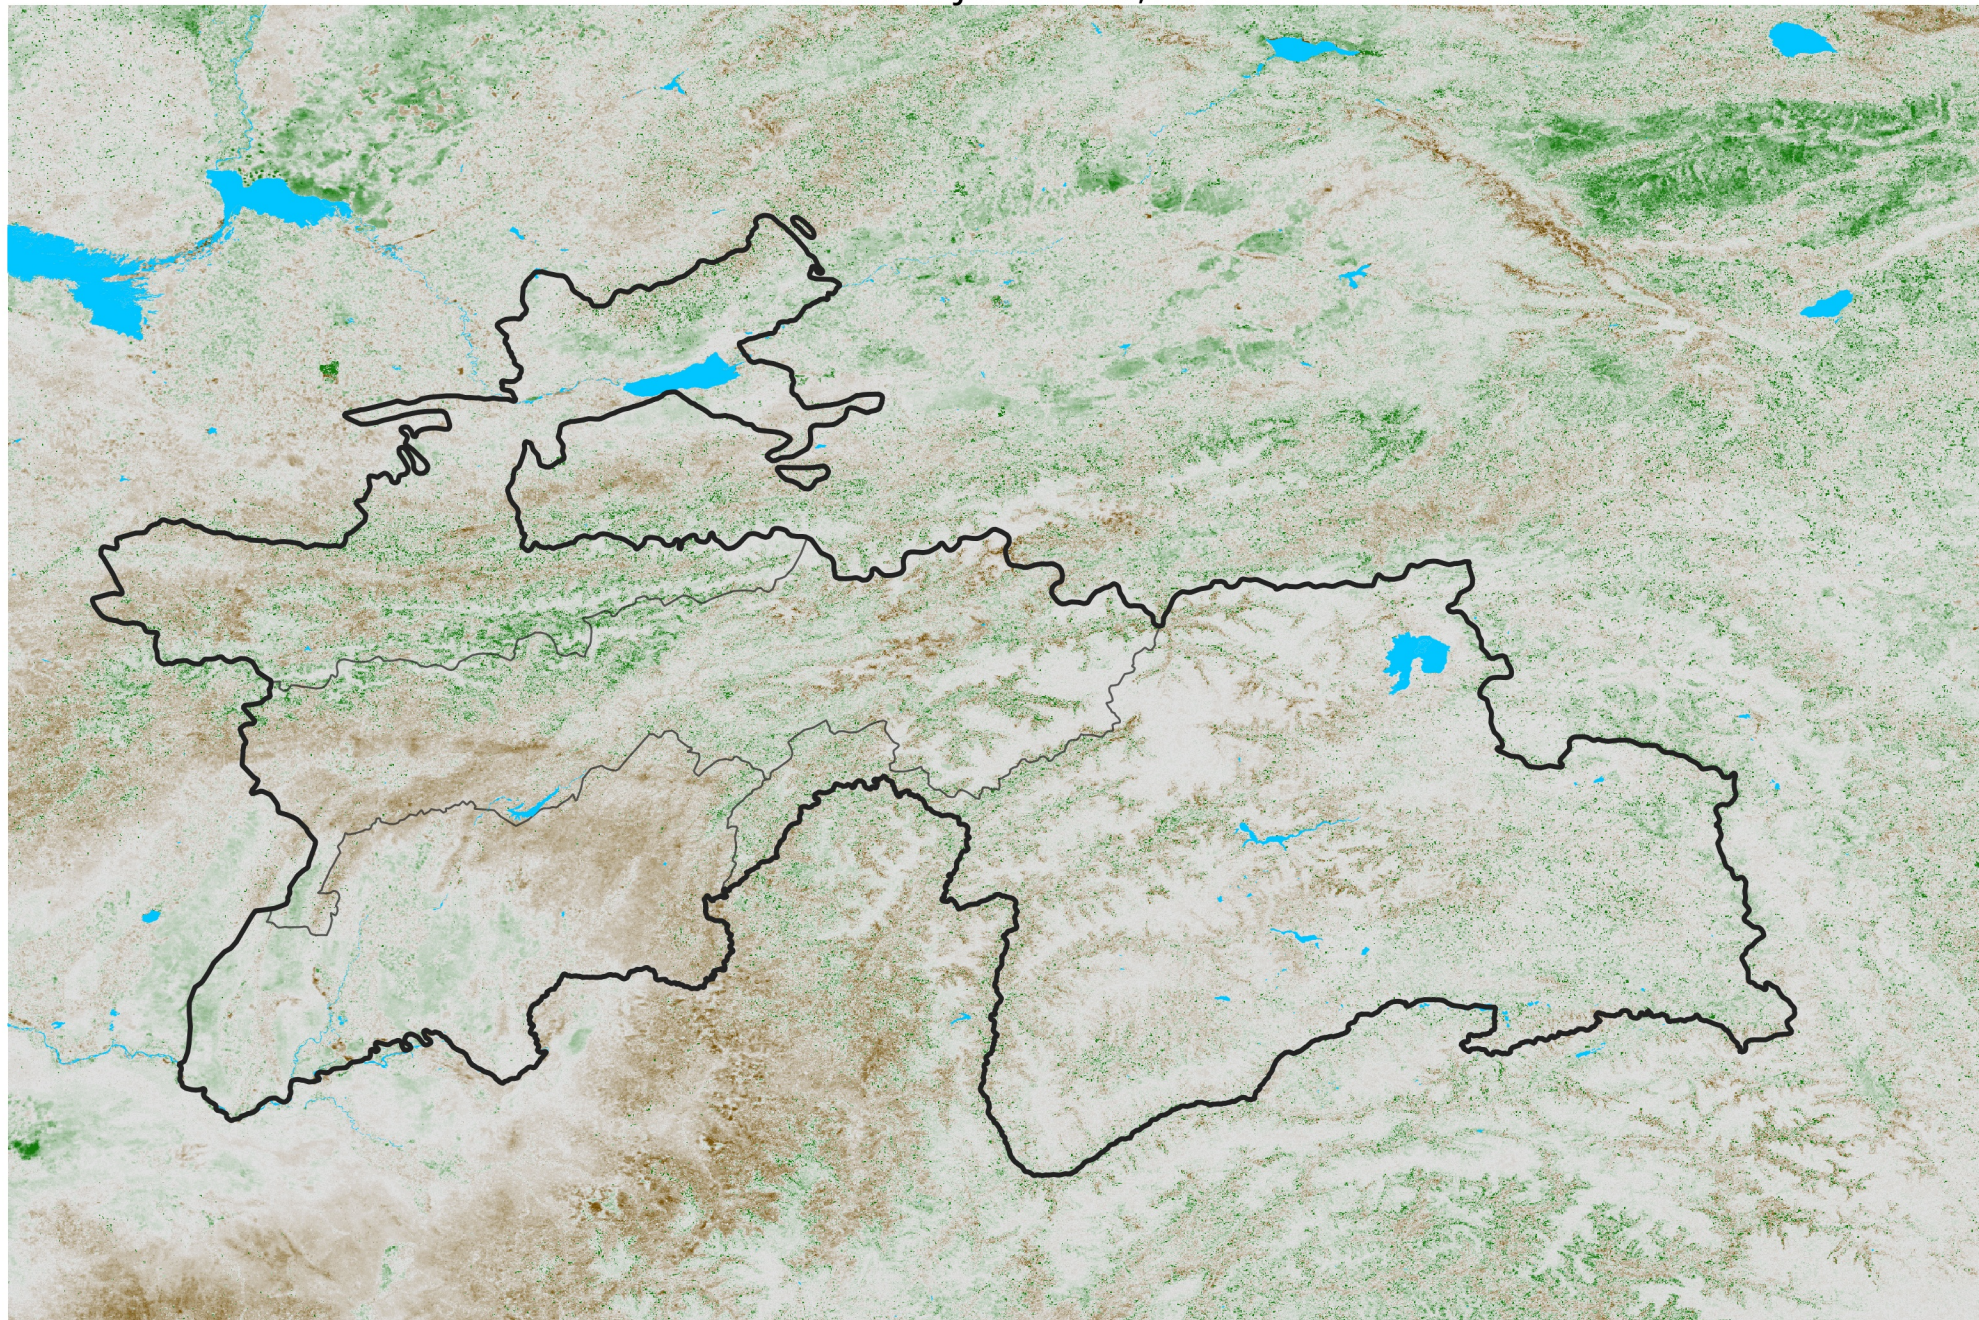

Tajikistan NDVI Anomaly

2017 minus Mean (2012 - 2021)

Period 35 / Jun 16 - 25, 2017

NDVI Anomaly

< -0.3 -0.2 -0.1 -0.05 0.05 0.1 0.2 > 0.3

Negative

No Difference

Positive