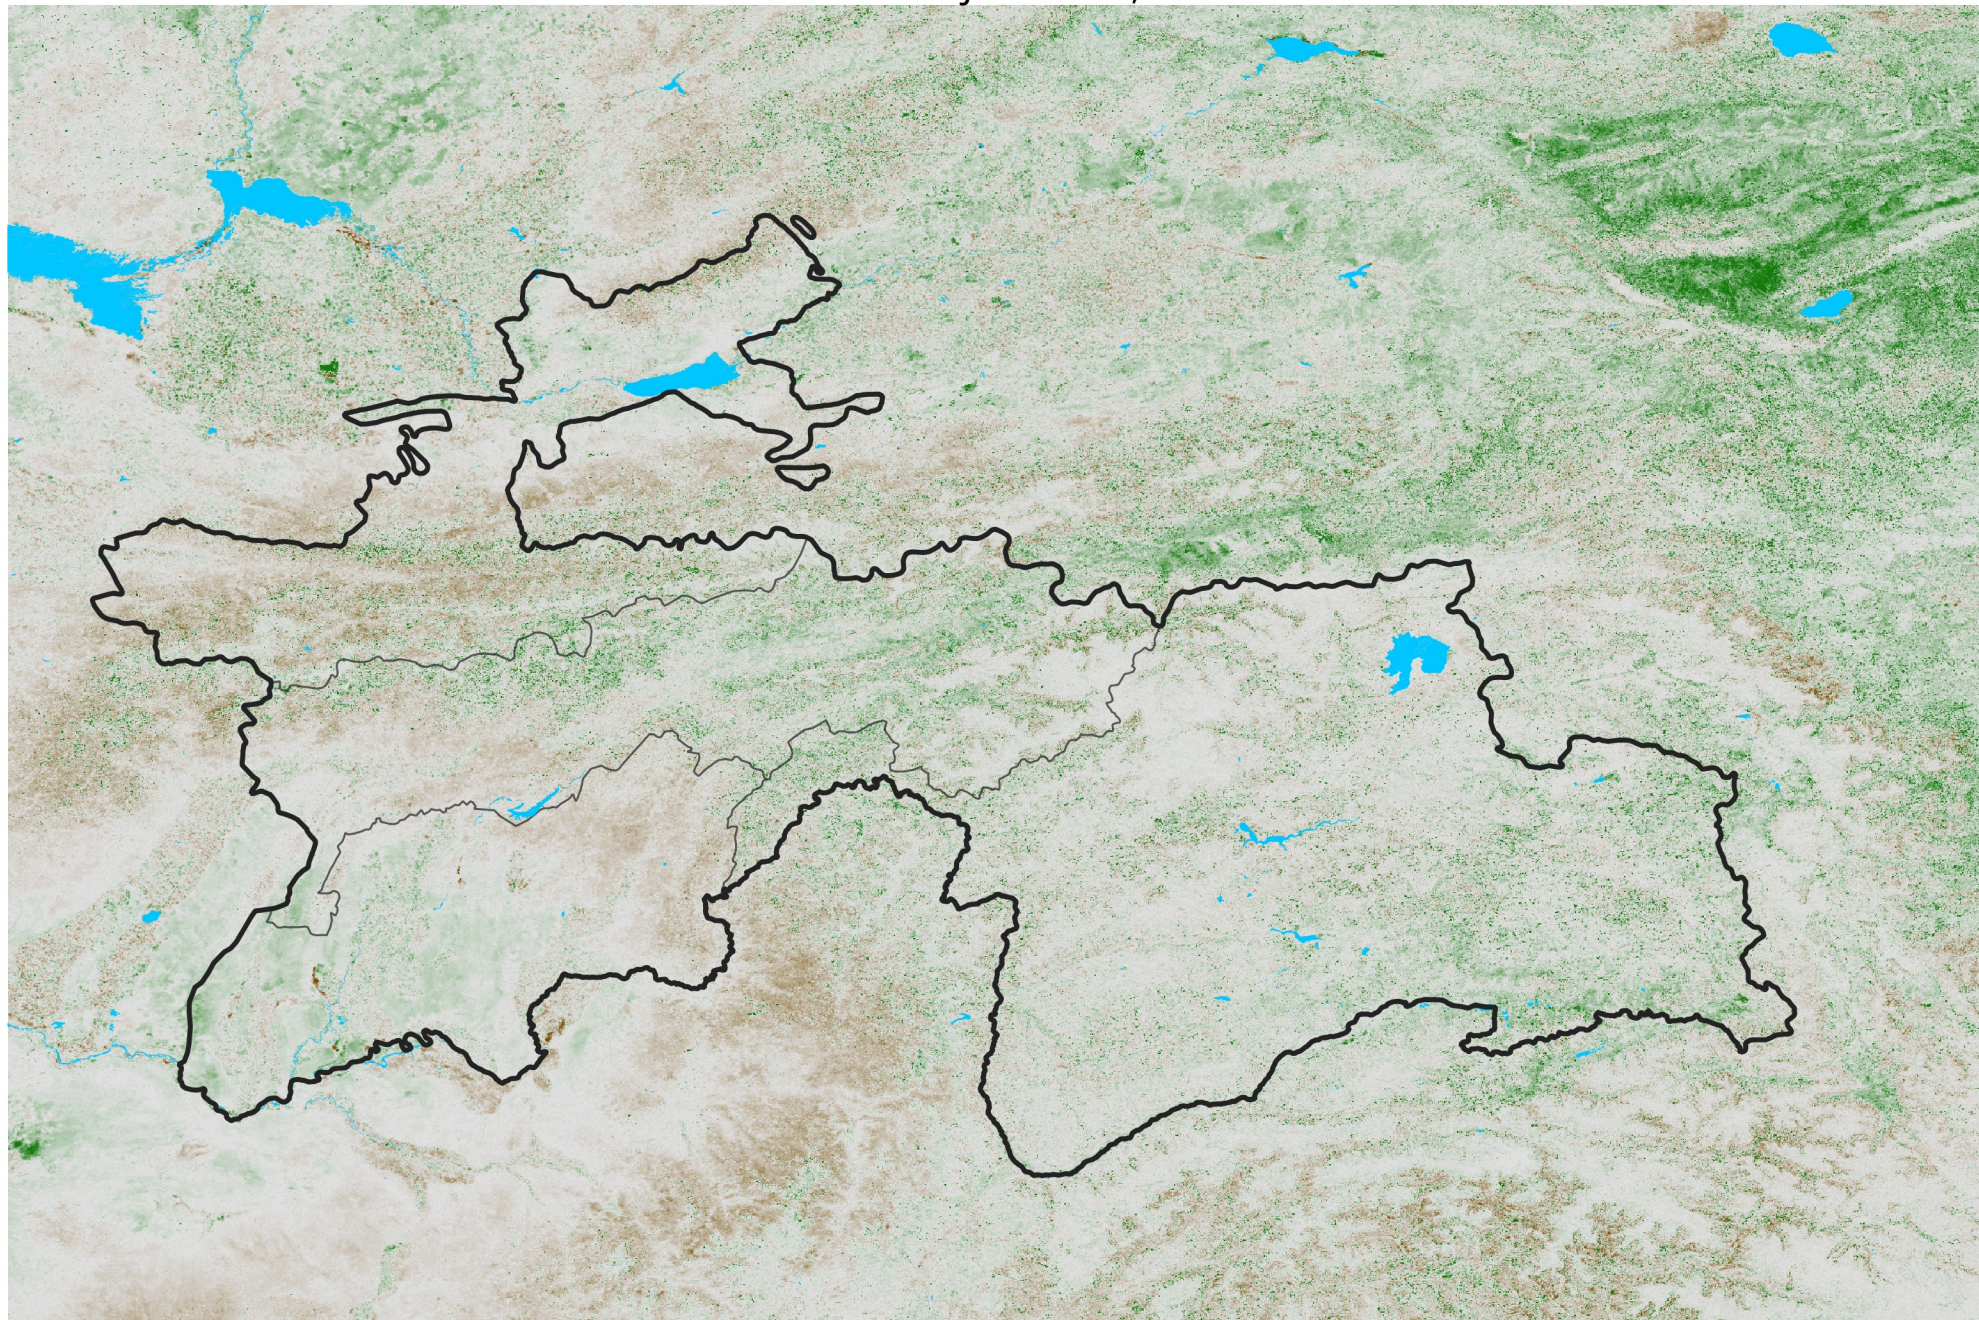

Tajikistan NDVI Anomaly

2017 minus Mean (2012 - 2021)

Period 42 / Jul 21 - 31, 2017

NDVI Anomaly

< -0.3 -0.2 -0.1 -0.05 0.05 0.1 0.2 > 0.3

Negative

No Difference

Positive