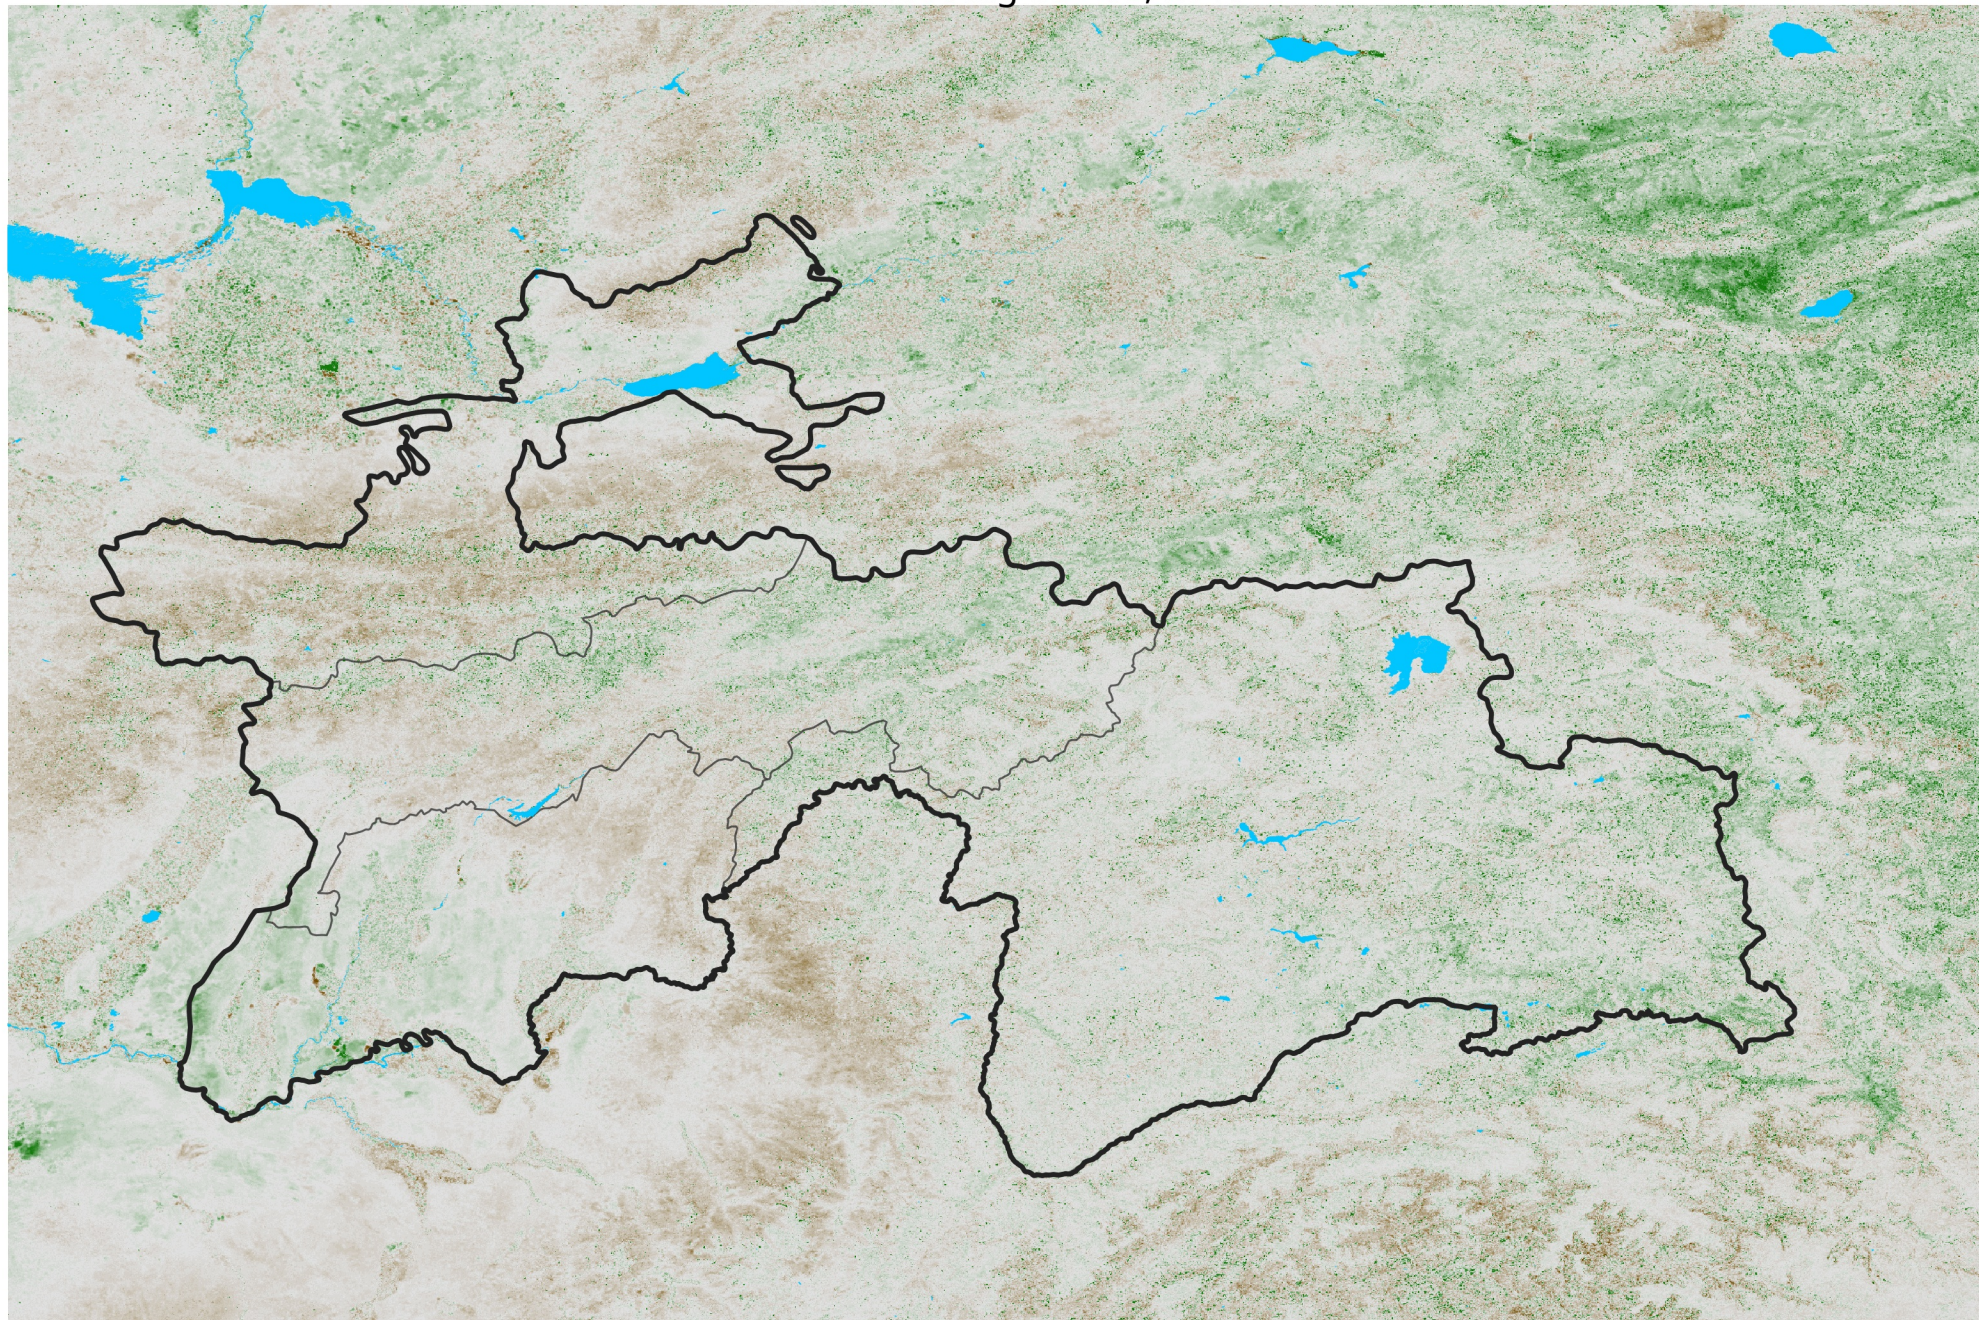

Tajikistan NDVI Anomaly

2017 minus Mean (2012 - 2021)

Period 45 / Aug 06 - 15, 2017

NDVI Anomaly

< -0.3 -0.2 -0.1 -0.05 0.05 0.1 0.2 > 0.3

Negative

No Difference

Positive