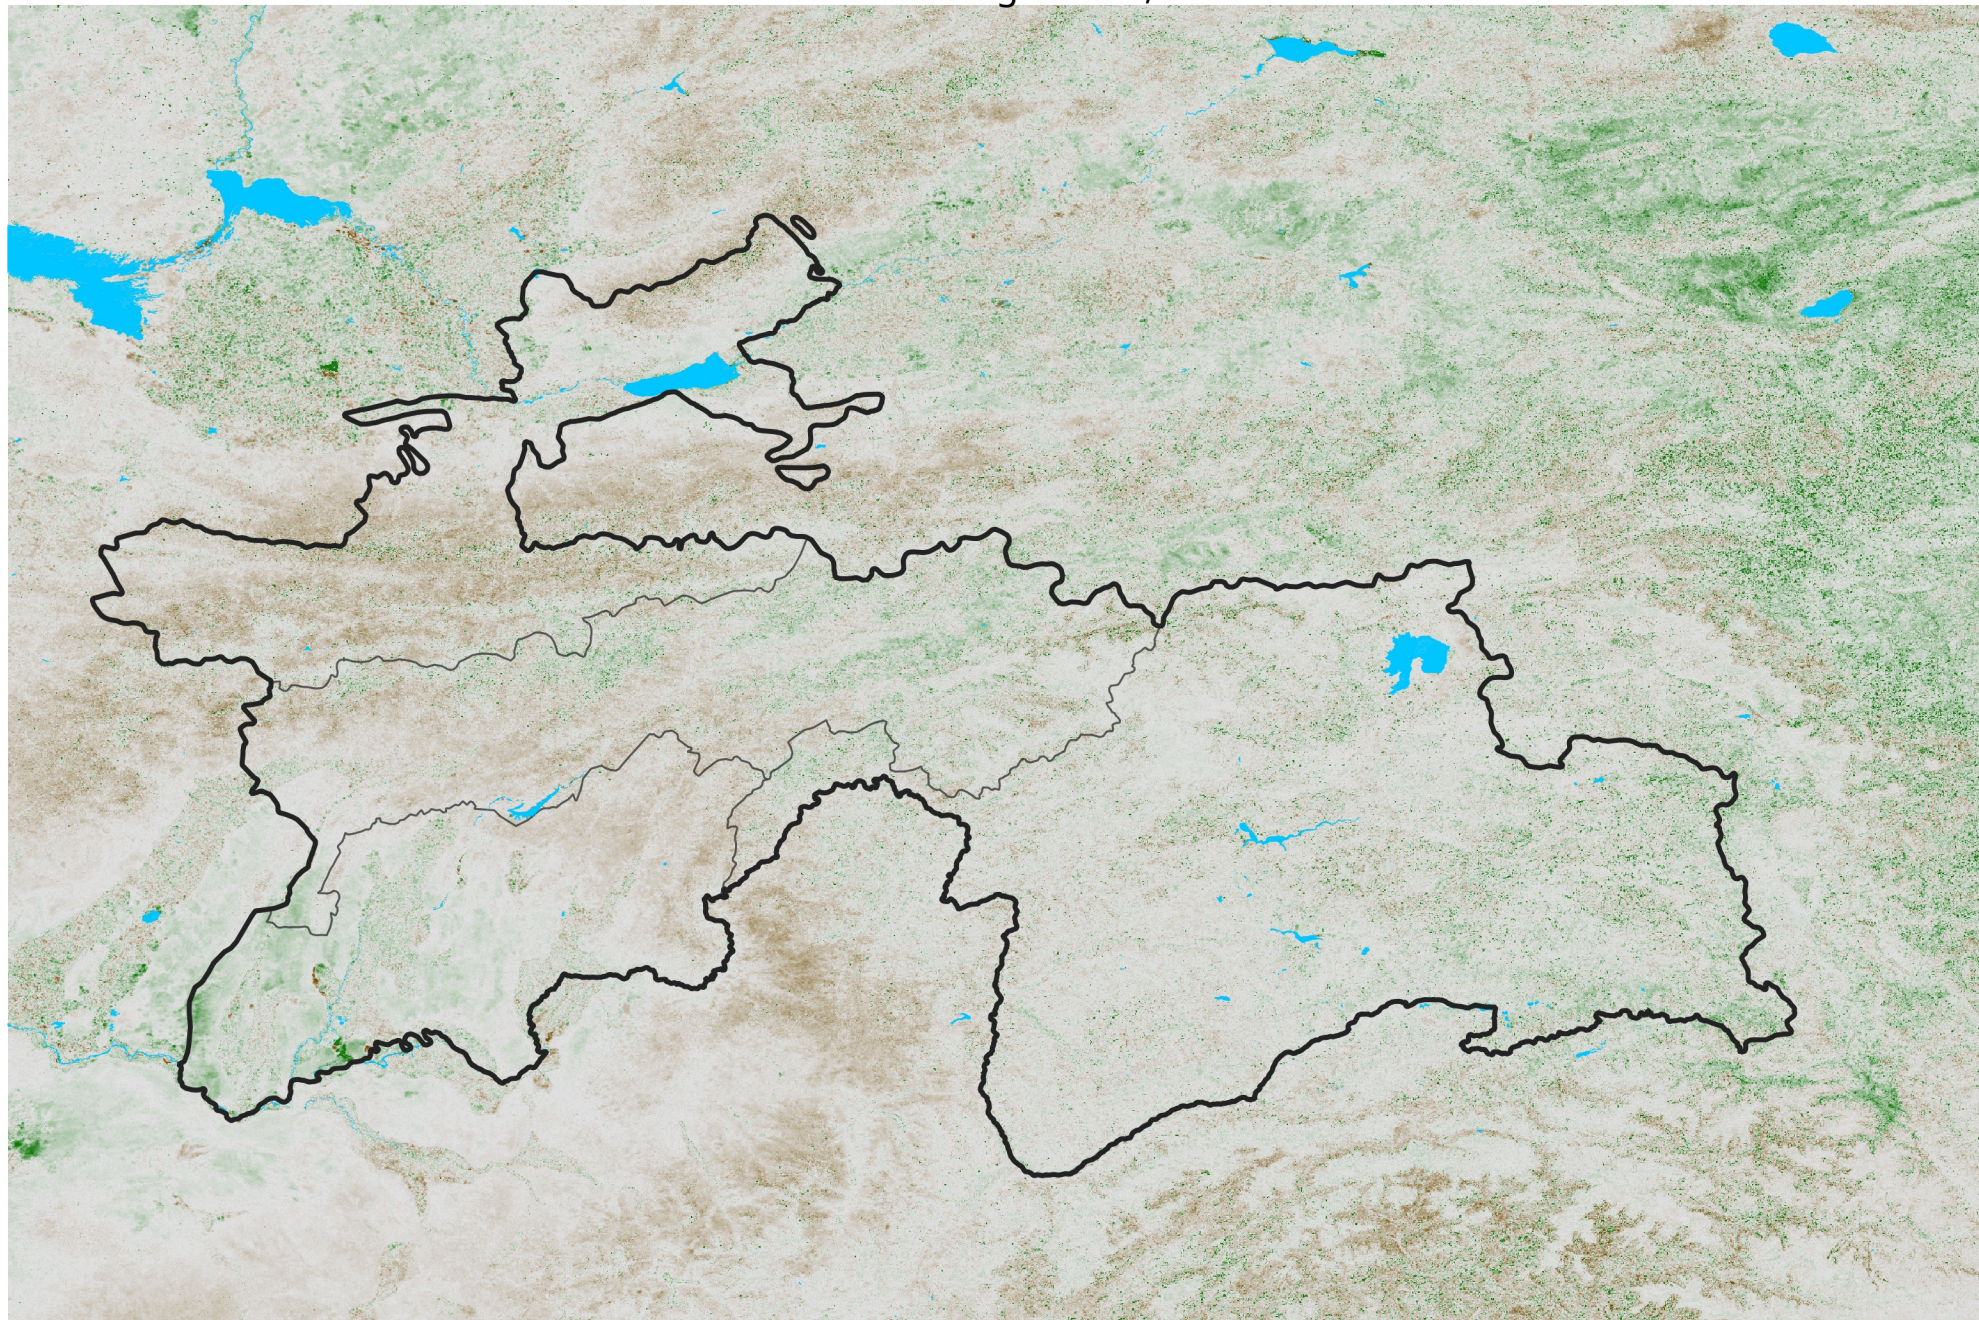

# Tajikistan NDVI Anomaly

2017 minus Mean (2012 - 2021)

Period 47 / Aug 16 - 25, 2017

## NDVI Anomaly

< -0.3   -0.2   -0.1   -0.05   0.05   0.1   0.2   > 0.3

Negative

No Difference

Positive