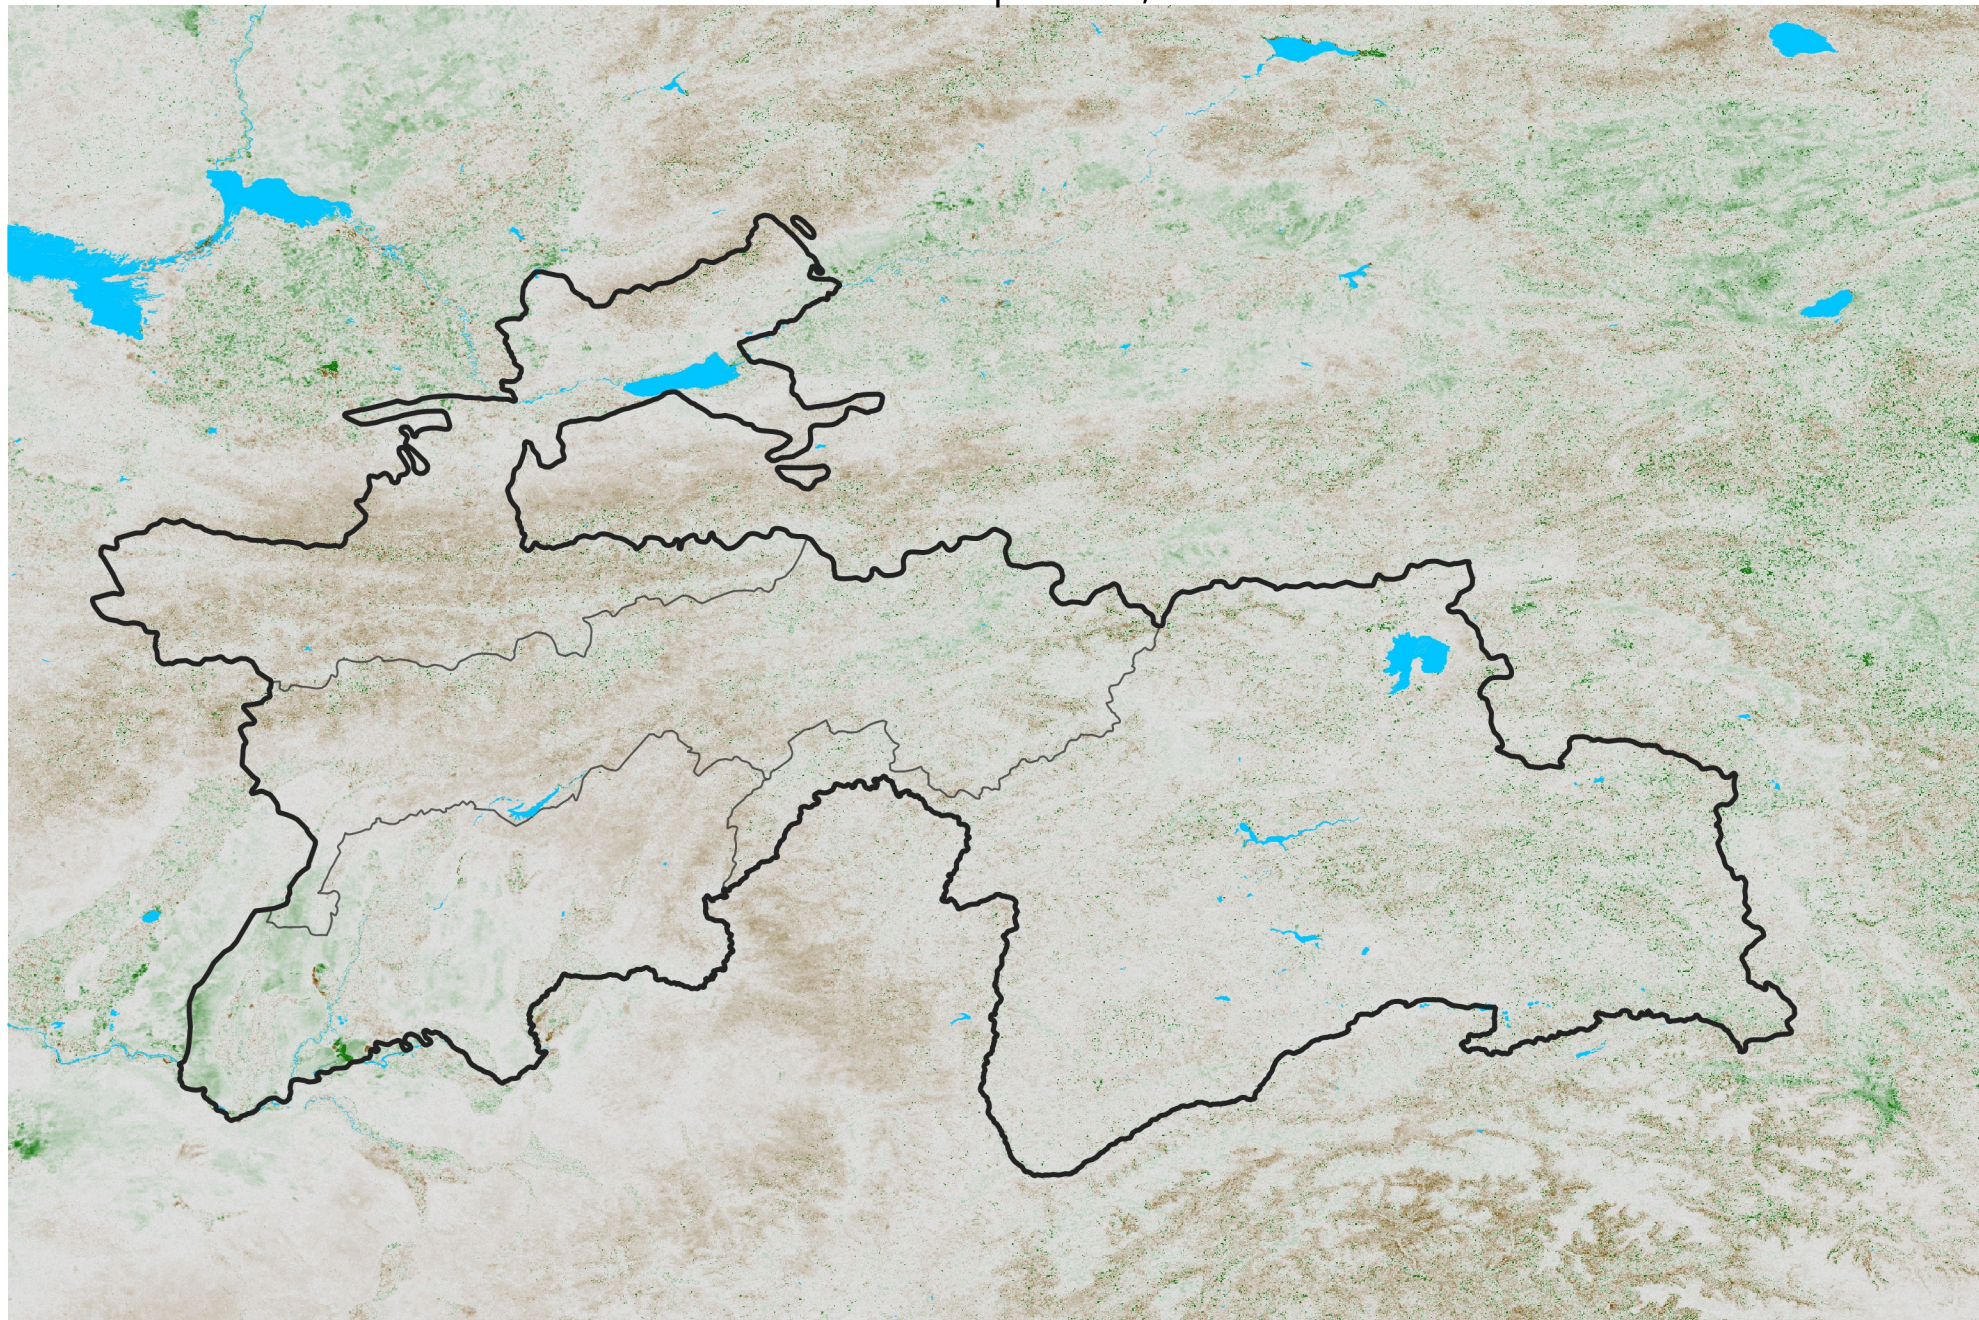

Tajikistan NDVI Anomaly

2017 minus Mean (2012 - 2021)

Period 50 / Sep 01 - 10, 2017

NDVI Anomaly

< -0.3 -0.2 -0.1 -0.05 0.05 0.1 0.2 > 0.3

Negative

No Difference

Positive