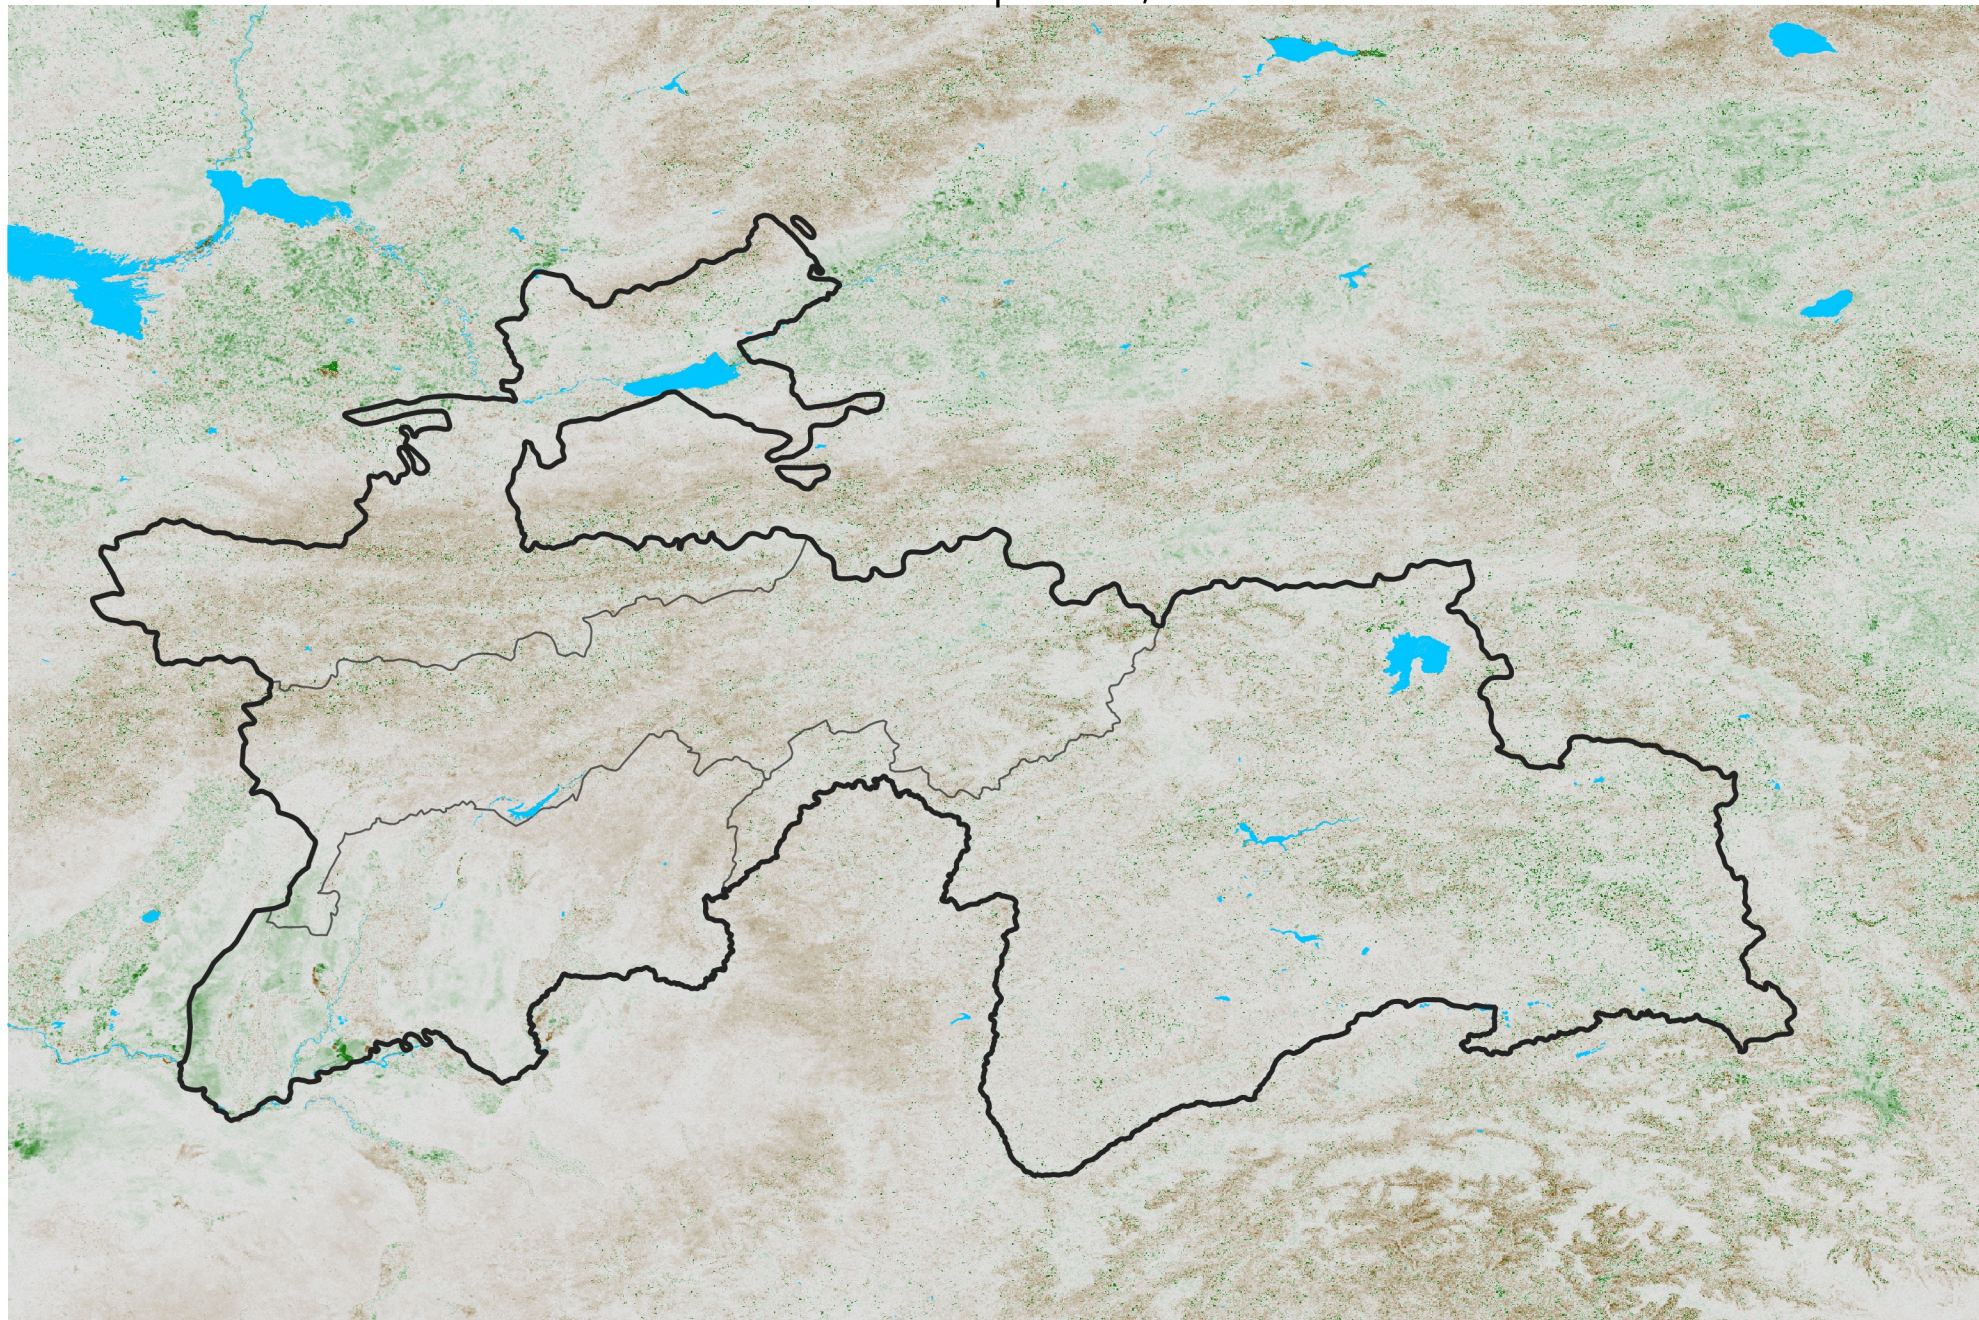

Tajikistan NDVI Anomaly

2017 minus Mean (2012 - 2021)

Period 52 / Sep 11 - 20, 2017

NDVI Anomaly

< -0.3 -0.2 -0.1 -0.05 0.05 0.1 0.2 > 0.3

Negative

No Difference

Positive