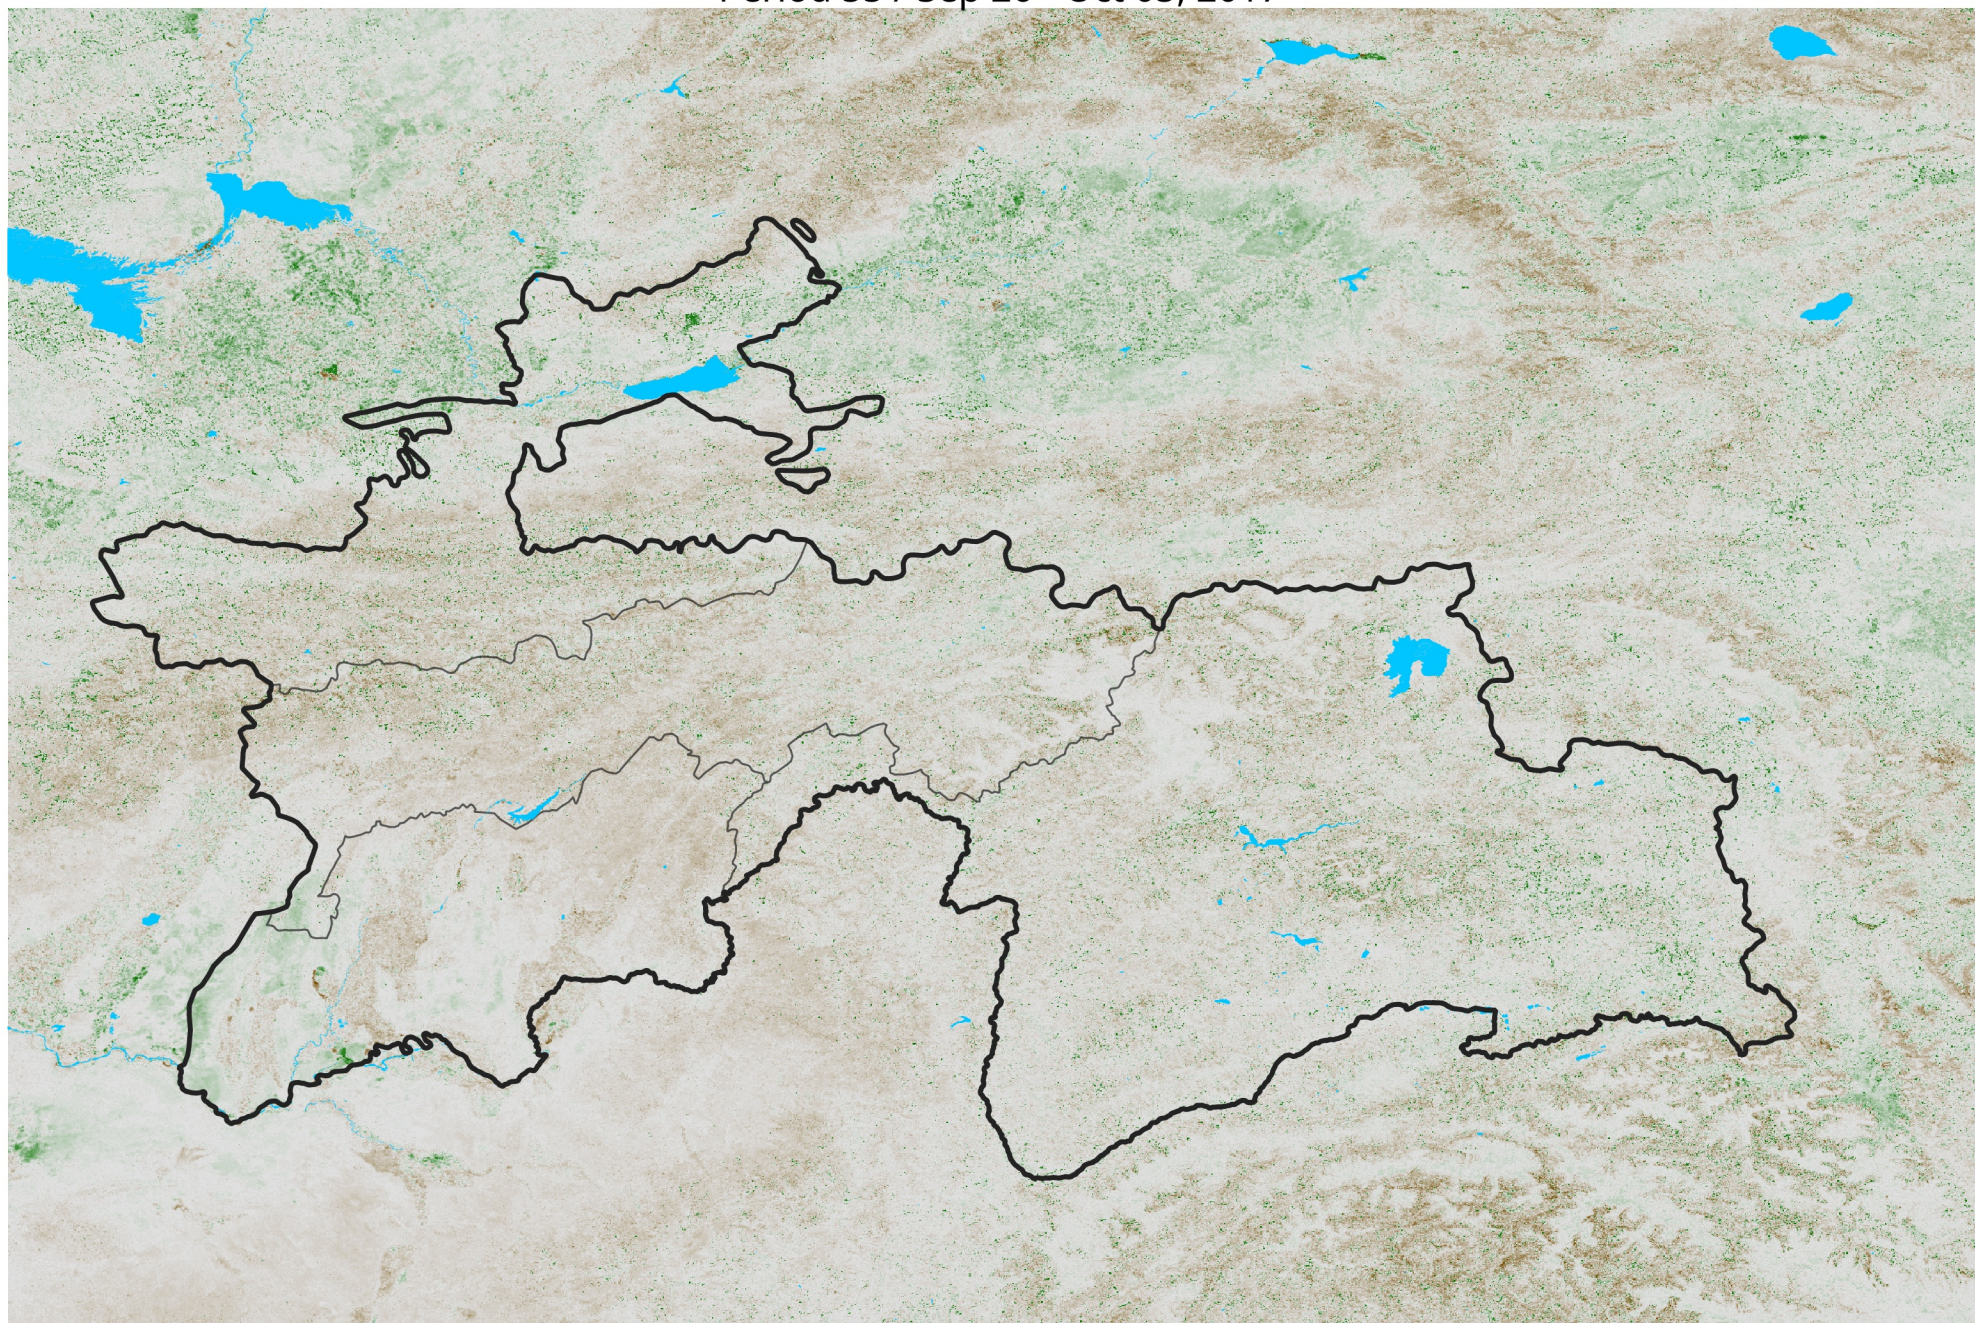

Tajikistan NDVI Anomaly

2017 minus Mean (2012 - 2021)

Period 55 / Sep 26 - Oct 05, 2017

NDVI Anomaly

< -0.3 -0.2 -0.1 -0.05 0.05 0.1 0.2 > 0.3

Negative

No Difference

Positive