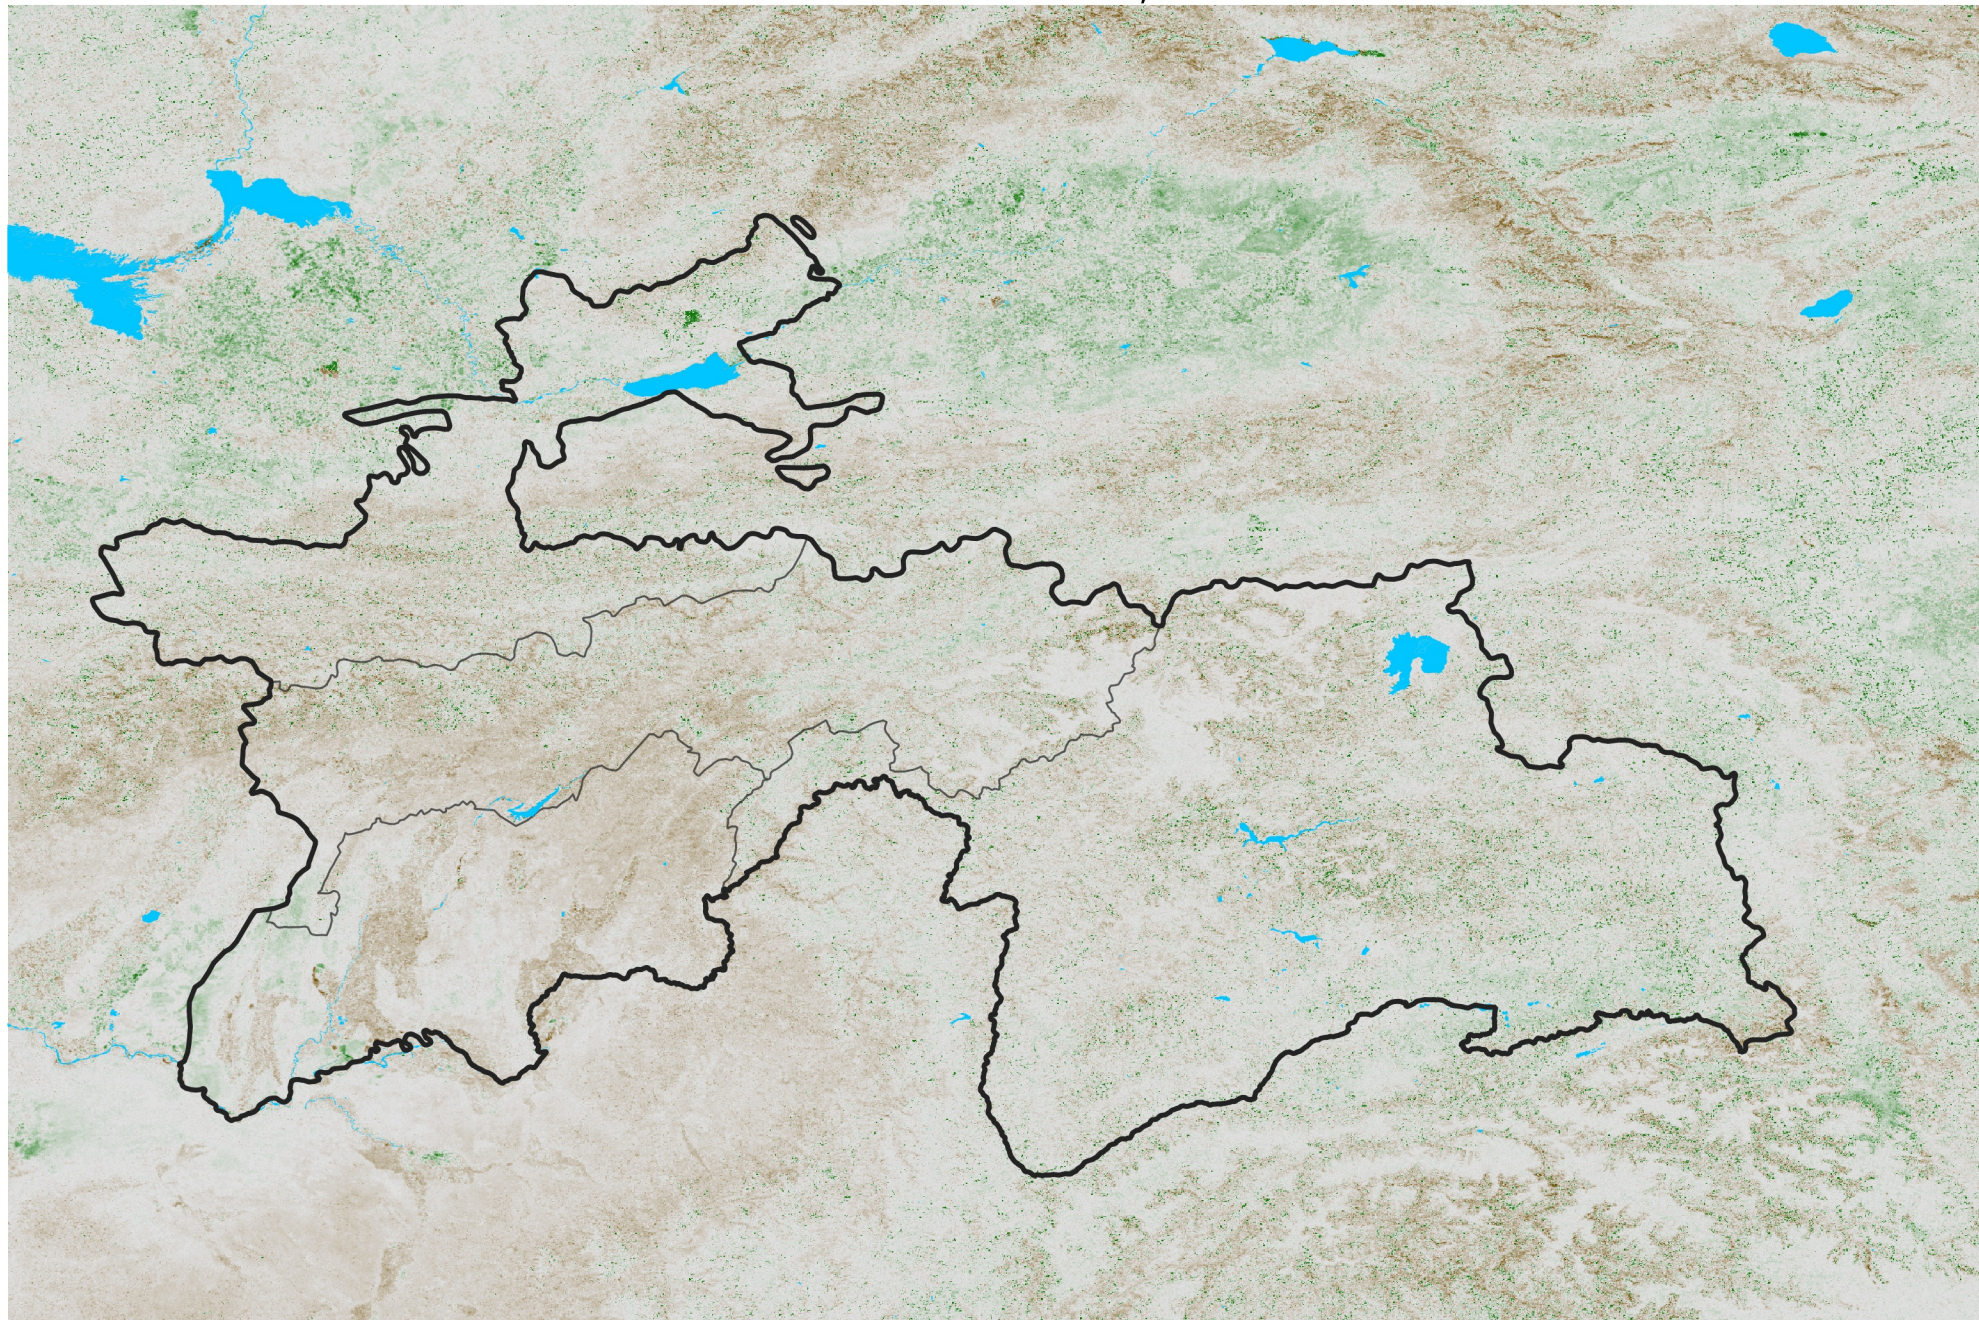

# Tajikistan NDVI Anomaly

2017 minus Mean (2012 - 2021)

Period 57 / Oct 06 - 15, 2017

## NDVI Anomaly

< -0.3   -0.2   -0.1   -0.05   0.05   0.1   0.2   > 0.3

Negative

No Difference

Positive