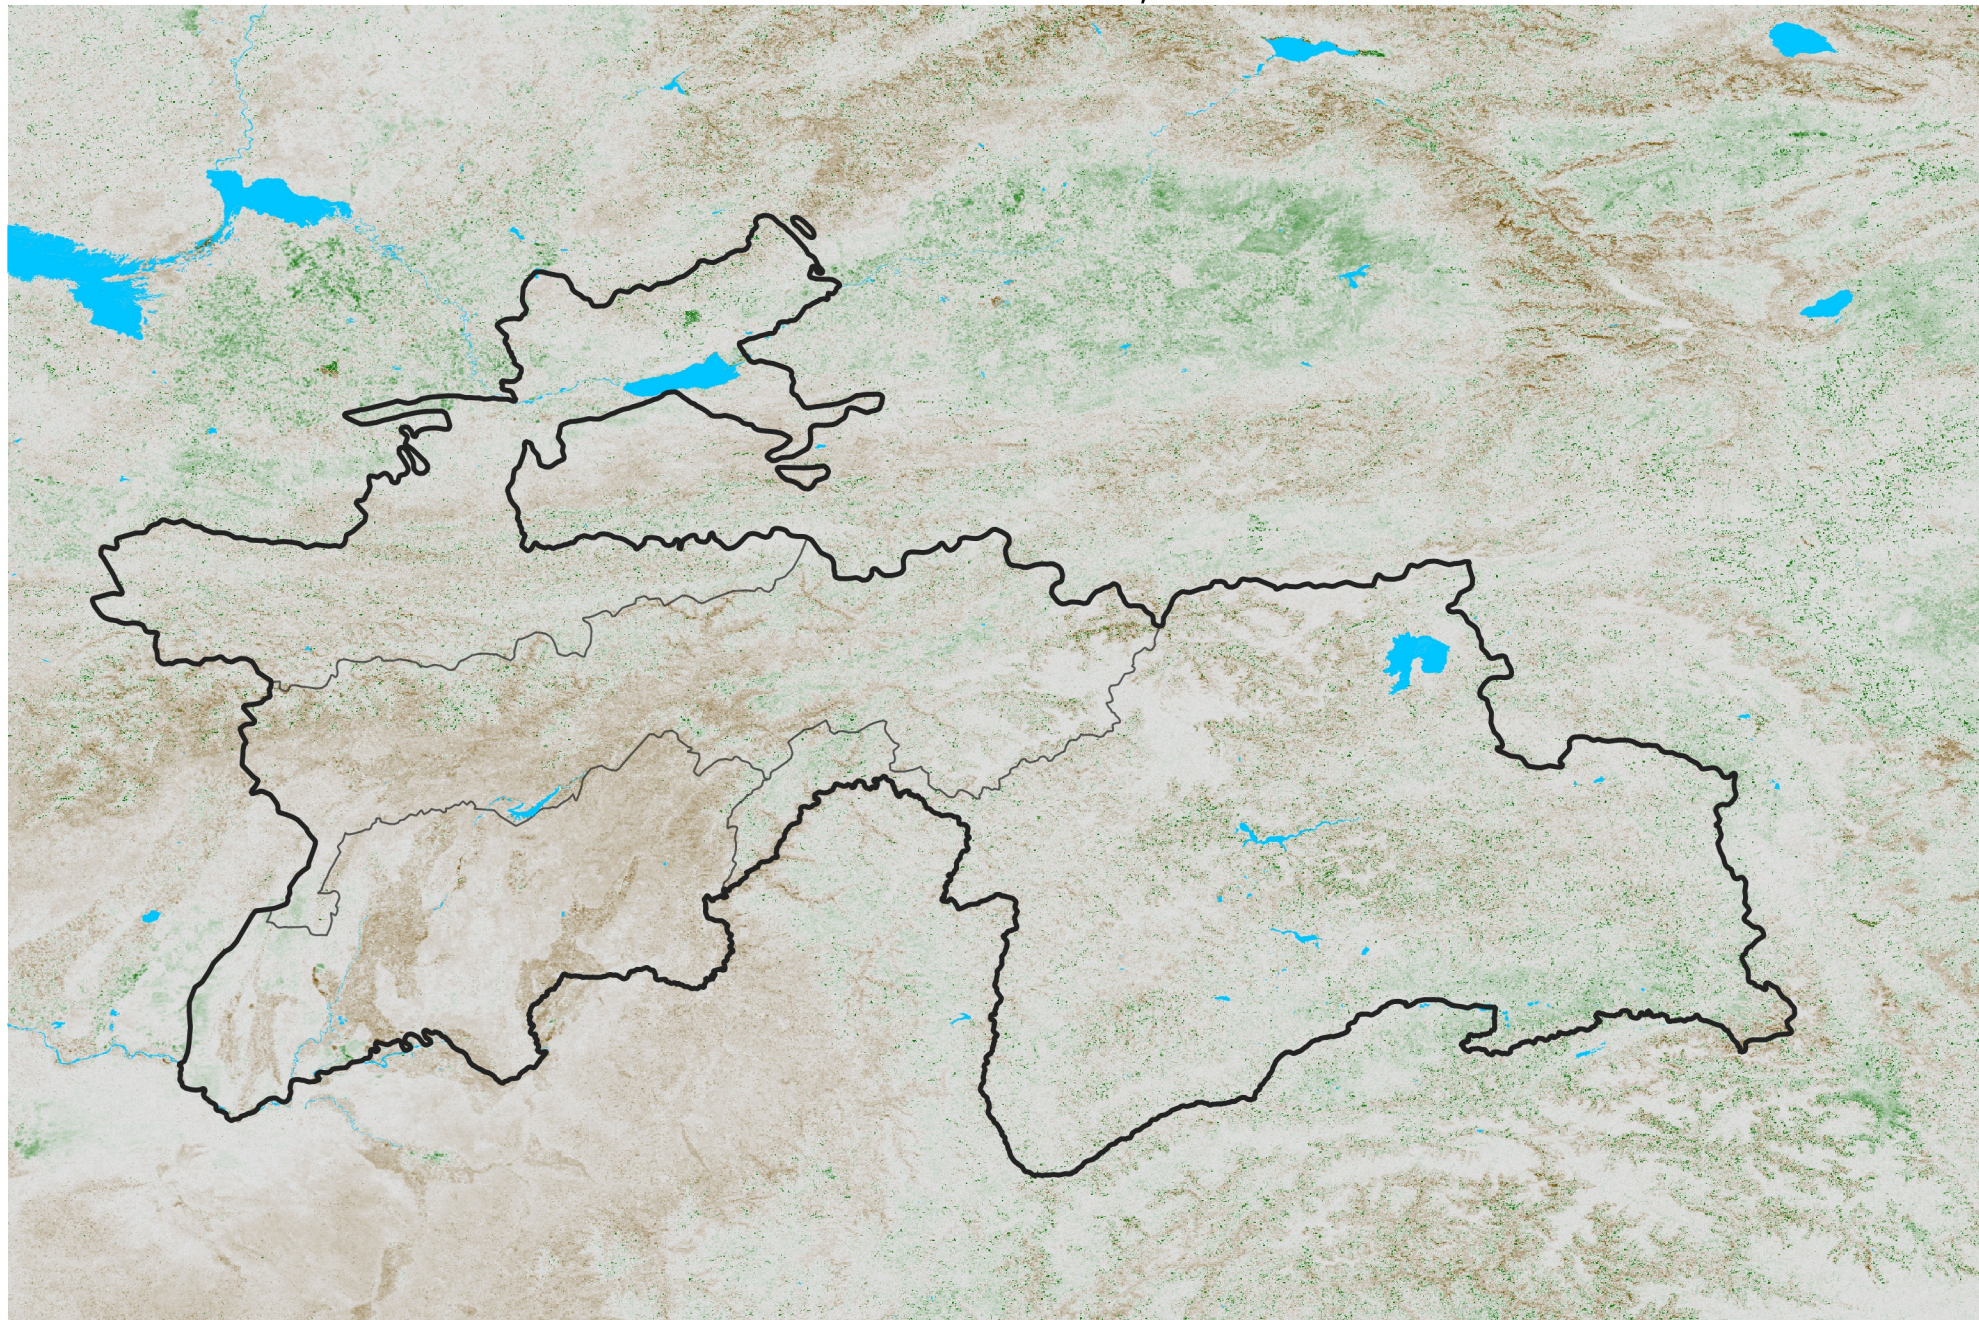

Tajikistan NDVI Anomaly

2017 minus Mean (2012 - 2021)

Period 58 / Oct 11 - 20, 2017

NDVI Anomaly

< -0.3 -0.2 -0.1 -0.05 0.05 0.1 0.2 > 0.3

Negative

No Difference

Positive