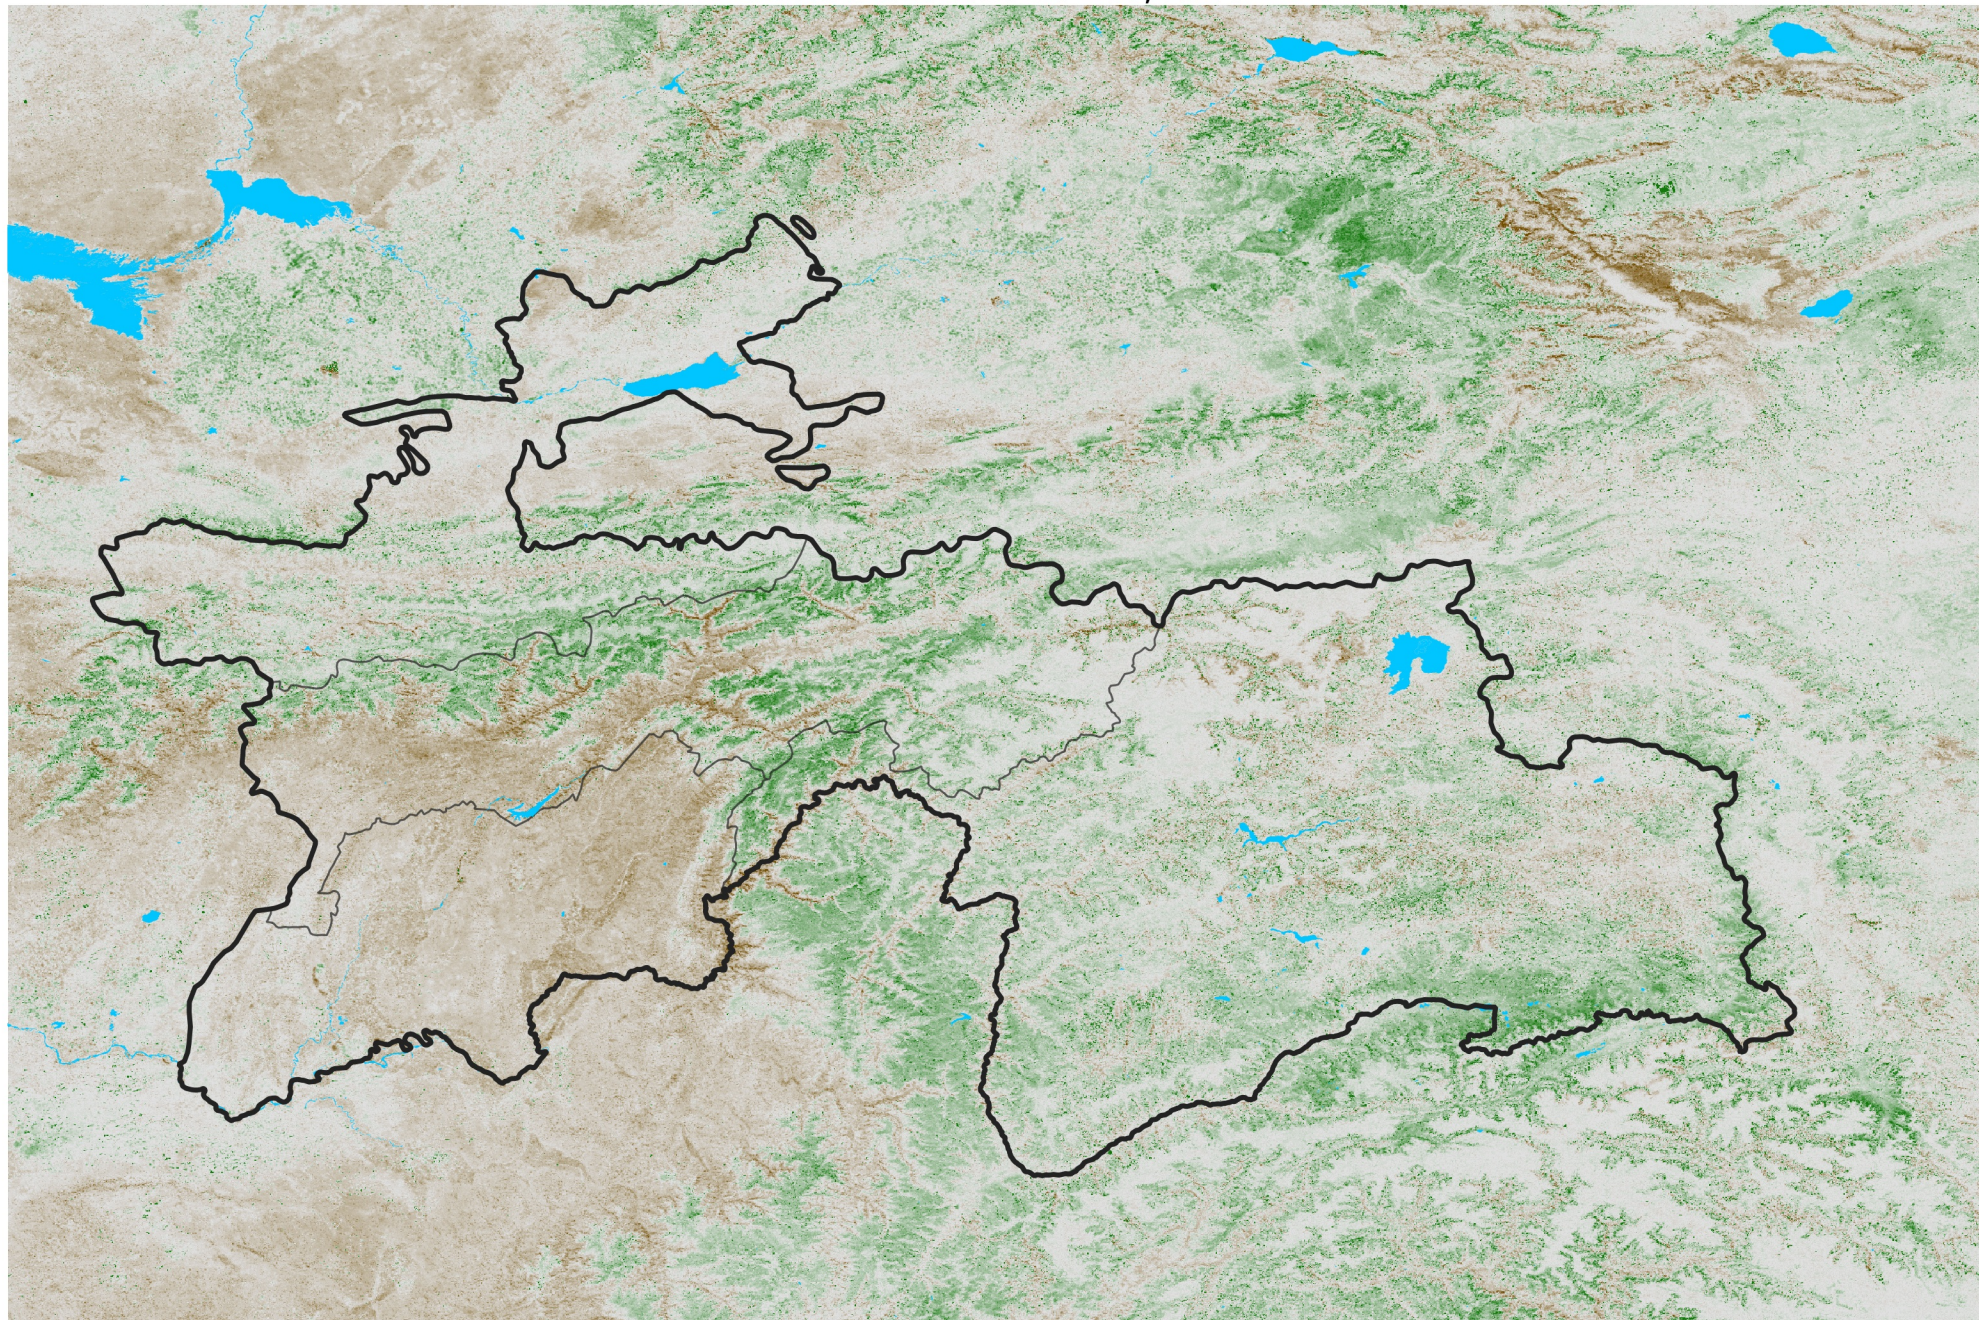

Tajikistan NDVI Anomaly

2017 minus Mean (2012 - 2021)

Period 62 / Nov 01 - 10, 2017

NDVI Anomaly

< -0.3 -0.2 -0.1 -0.05 0.05 0.1 0.2 >0.3

Negative

No Difference

Positive