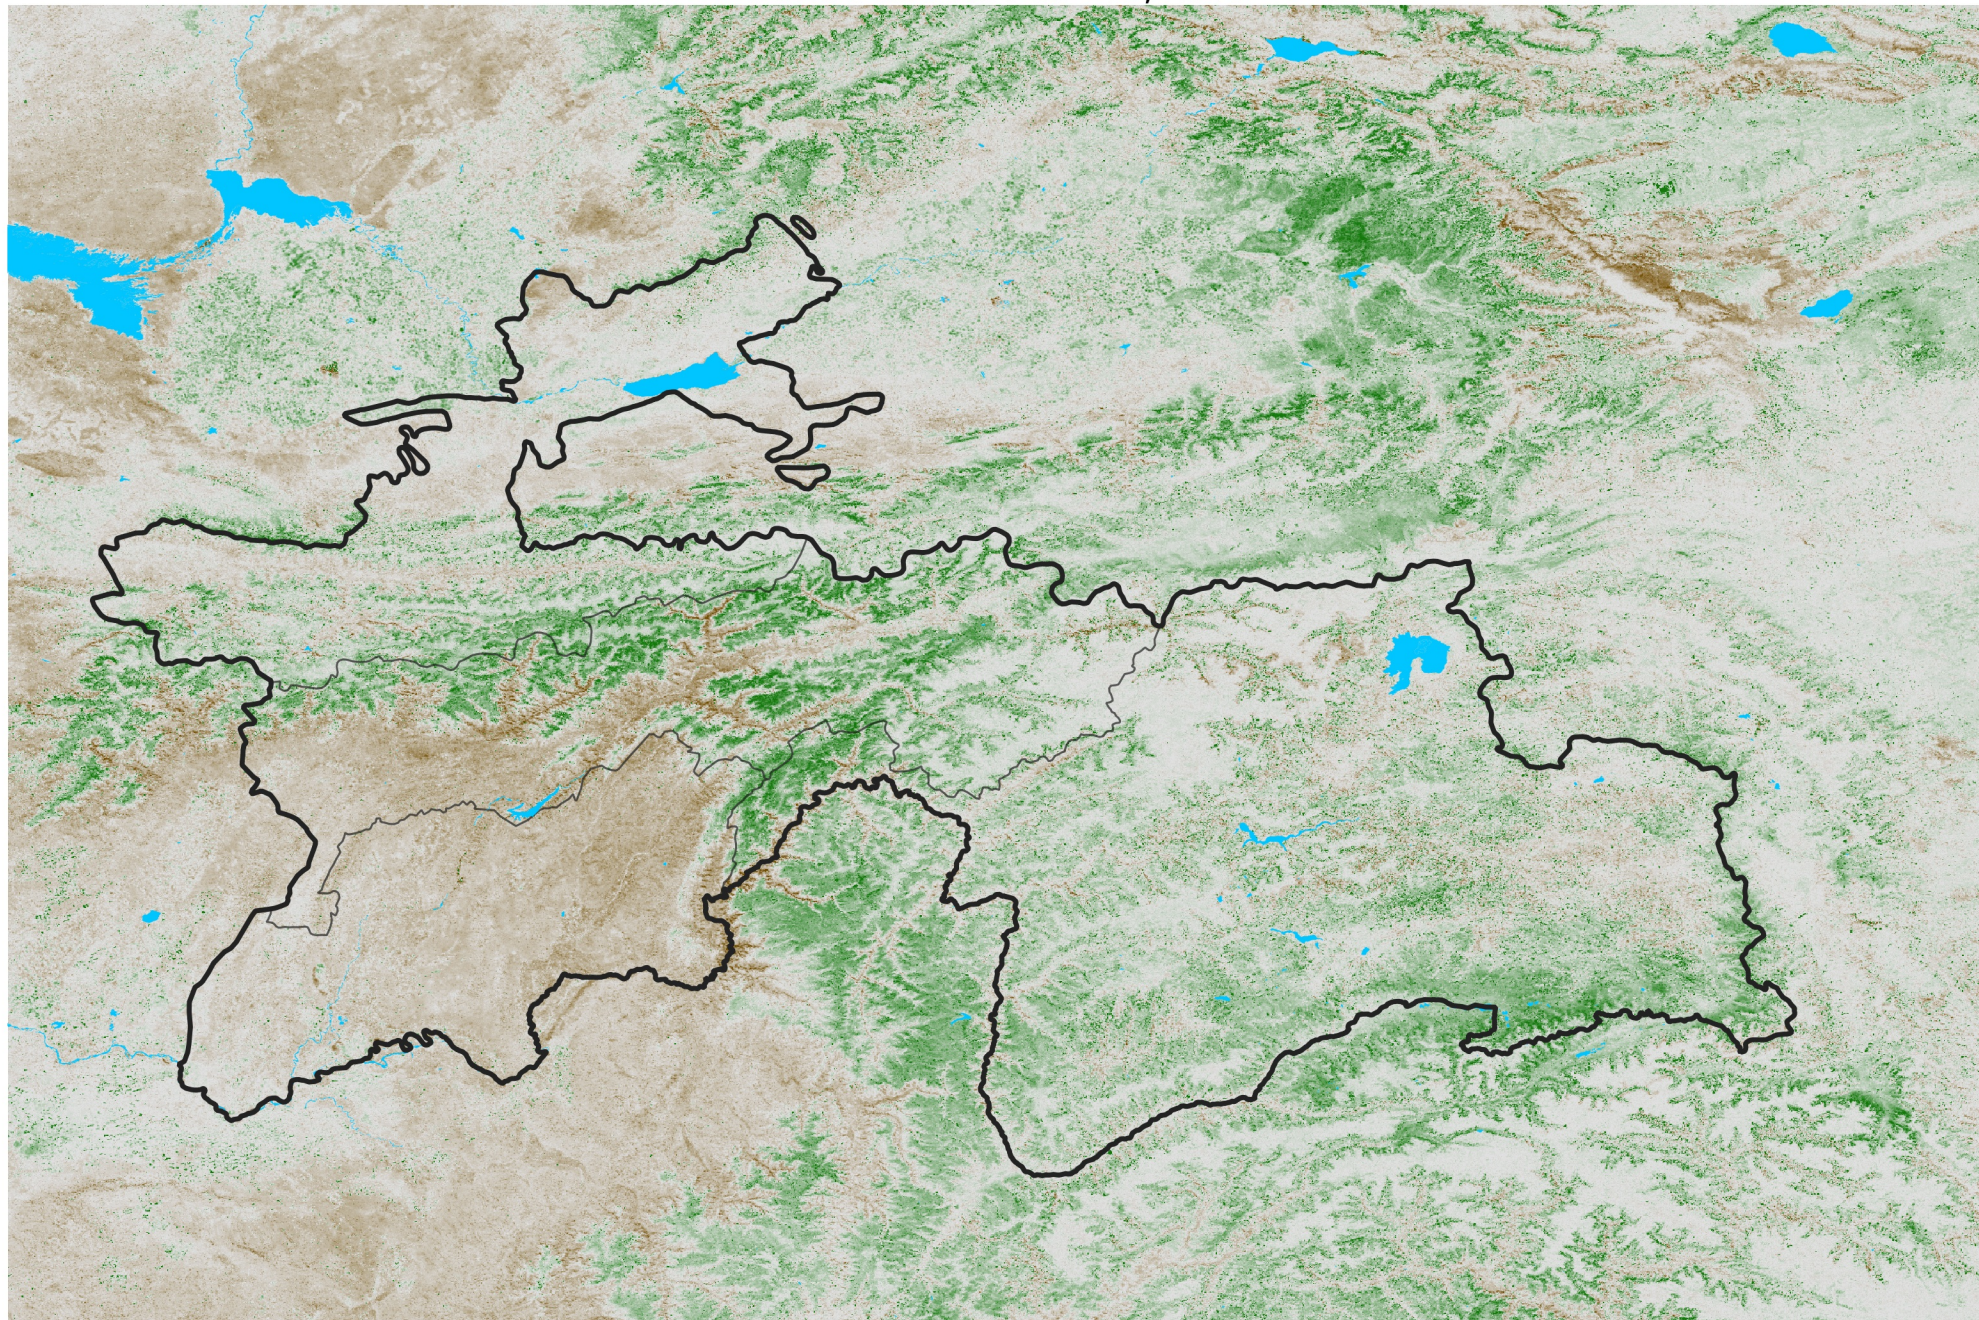

Tajikistan NDVI Anomaly

2017 minus Mean (2012 - 2021)

Period 63 / Nov 06 - 15, 2017

NDVI Anomaly

< -0.3 -0.2 -0.1 -0.05 0.05 0.1 0.2 > 0.3

Negative

No Difference

Positive