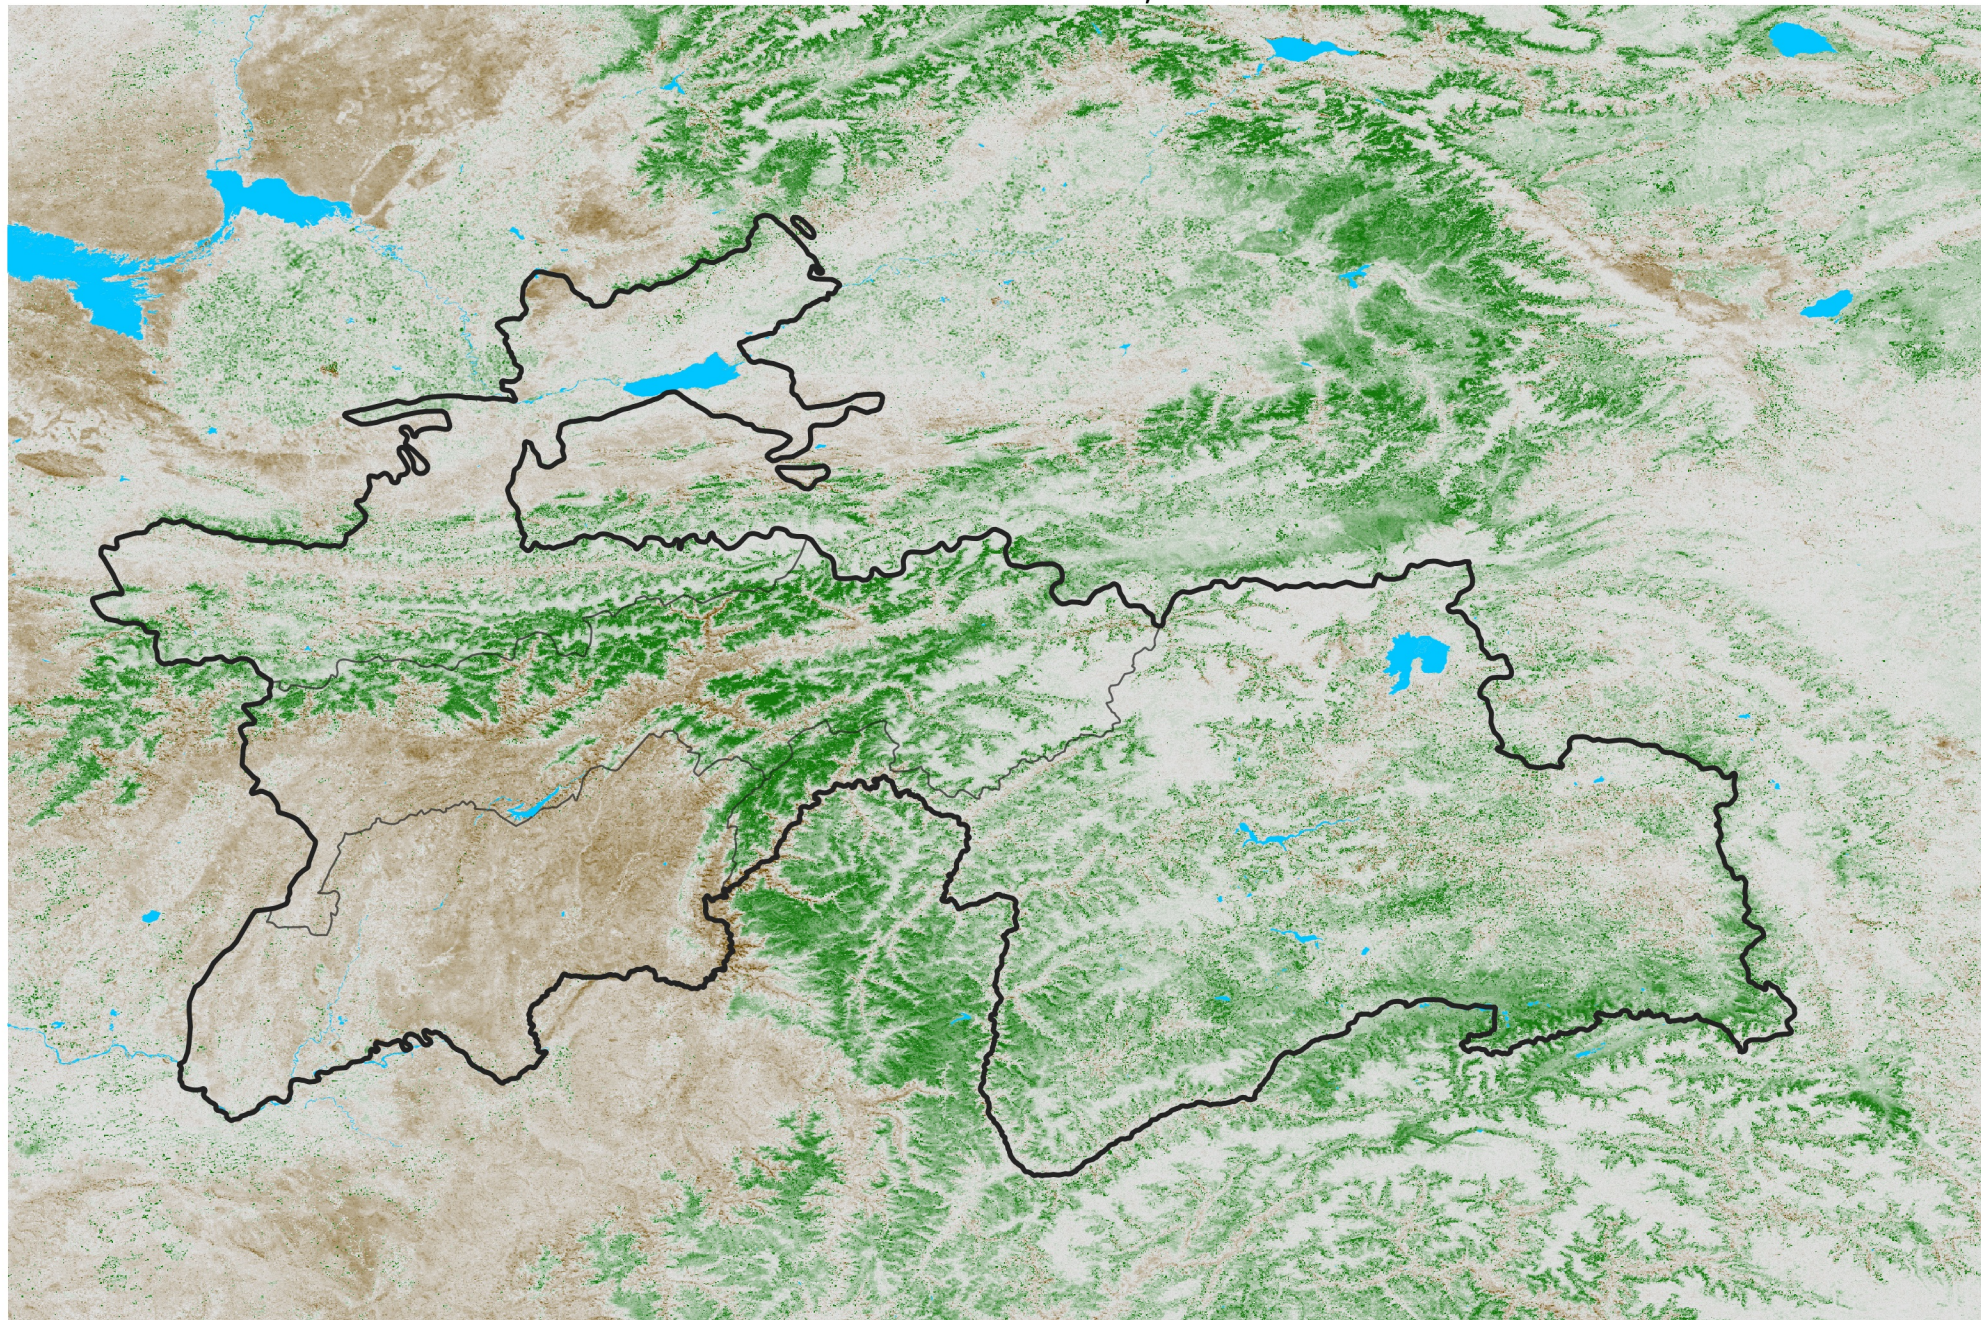

Tajikistan NDVI Anomaly

2017 minus Mean (2012 - 2021)

Period 65 / Nov 16 - 25, 2017

NDVI Anomaly

< -0.3 -0.2 -0.1 -0.05 0.05 0.1 0.2 > 0.3

Negative

No Difference

Positive