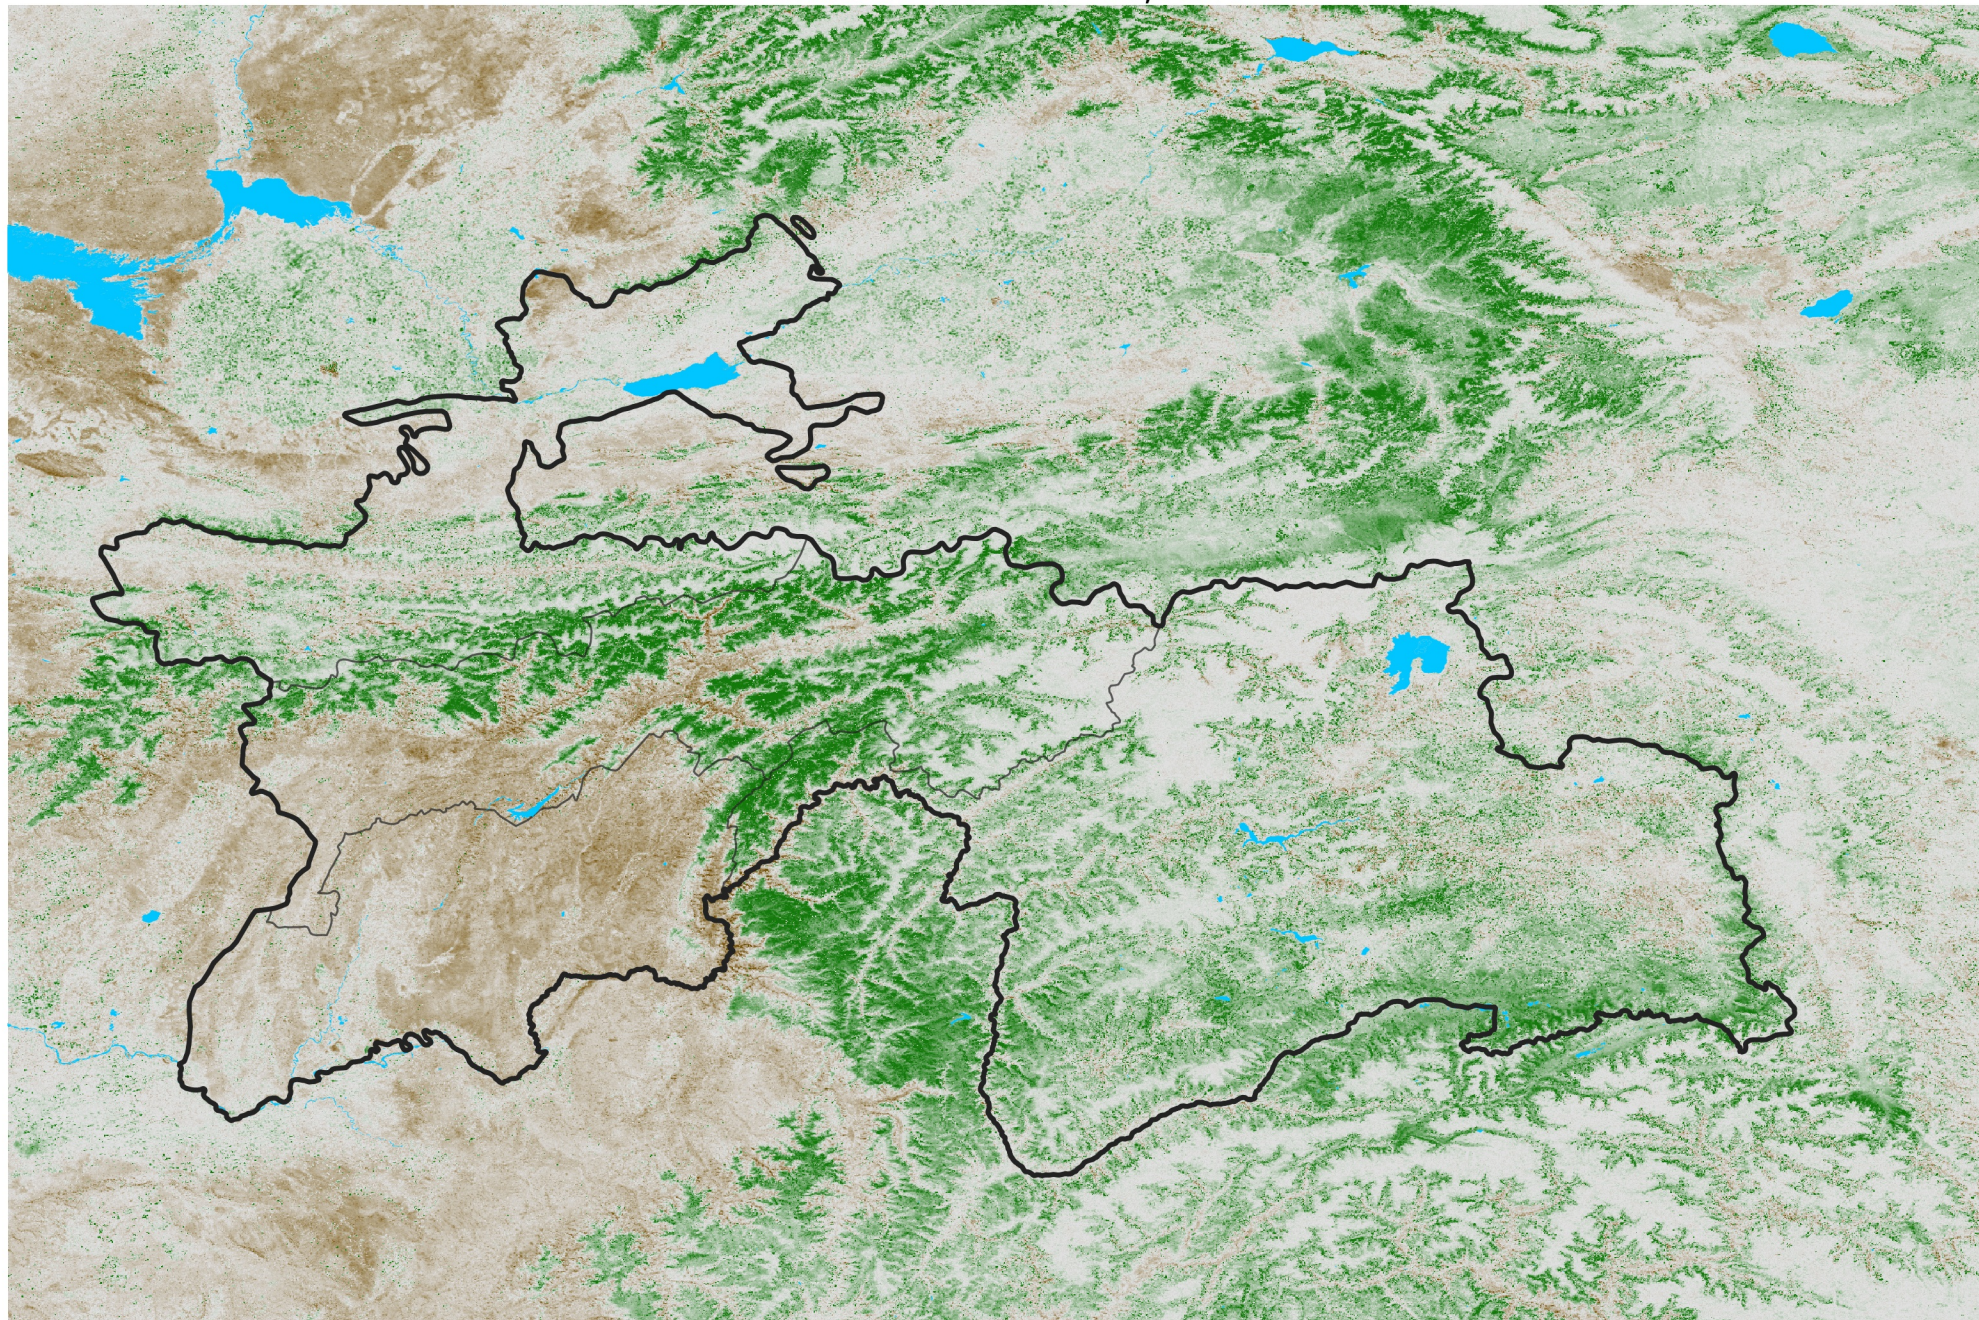

Tajikistan NDVI Anomaly

2017 minus Mean (2012 - 2021)

Period 66 / Nov 21 - 30, 2017

NDVI Anomaly

< -0.3 -0.2 -0.1 -0.05 0.05 0.1 0.2 > 0.3

Negative

No Difference

Positive