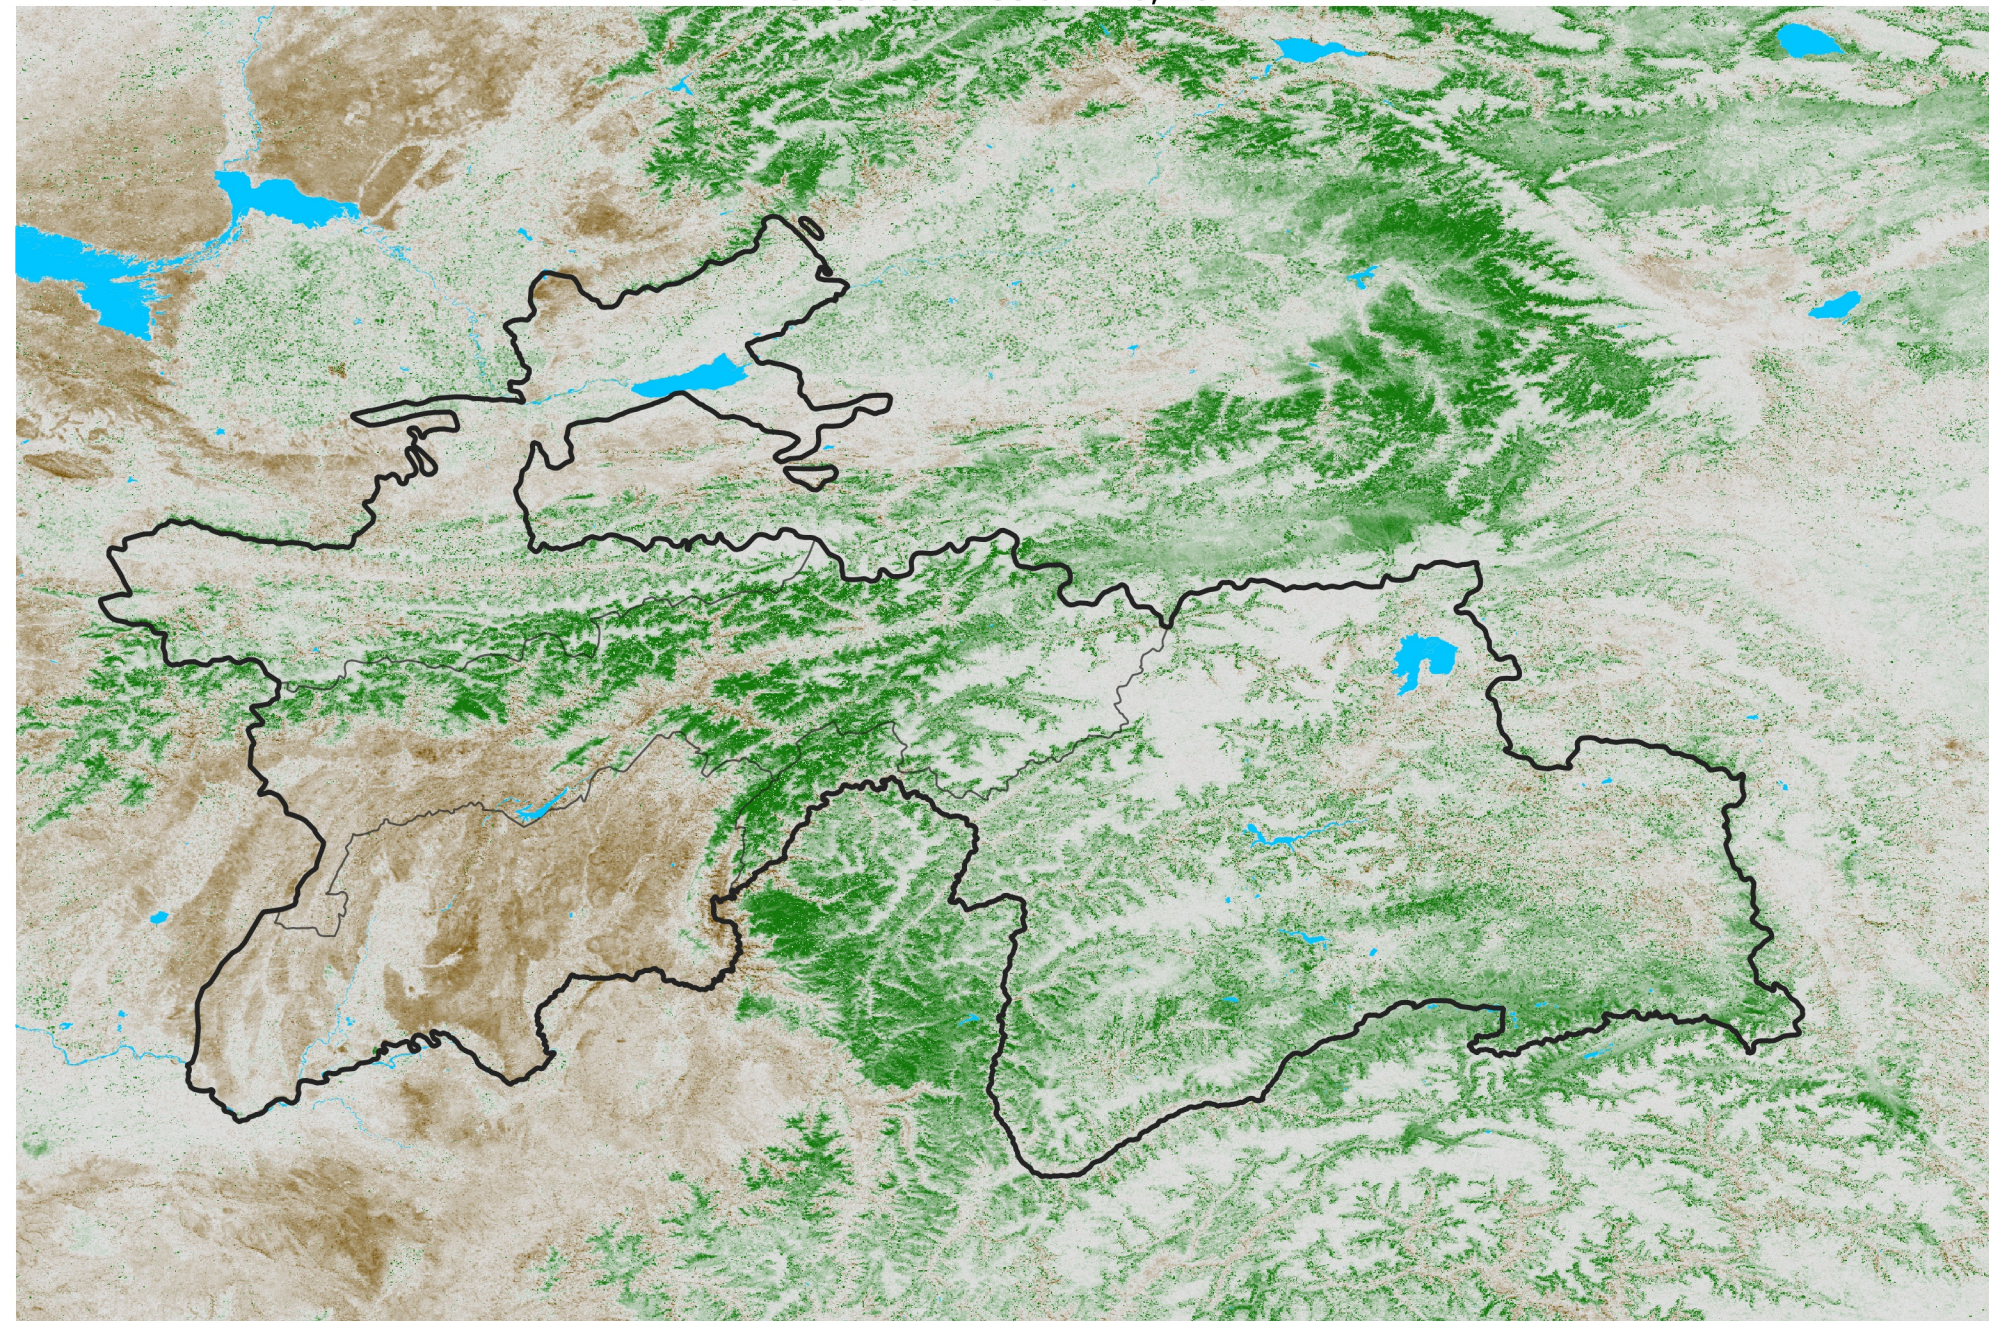

Tajikistan NDVI Anomaly

2017 minus Mean (2012 - 2021)

Period 68 / Dec 01 - 10, 2017

NDVI Anomaly

< -0.3 -0.2 -0.1 -0.05 0.05 0.1 0.2 > 0.3

Negative

No Difference

Positive