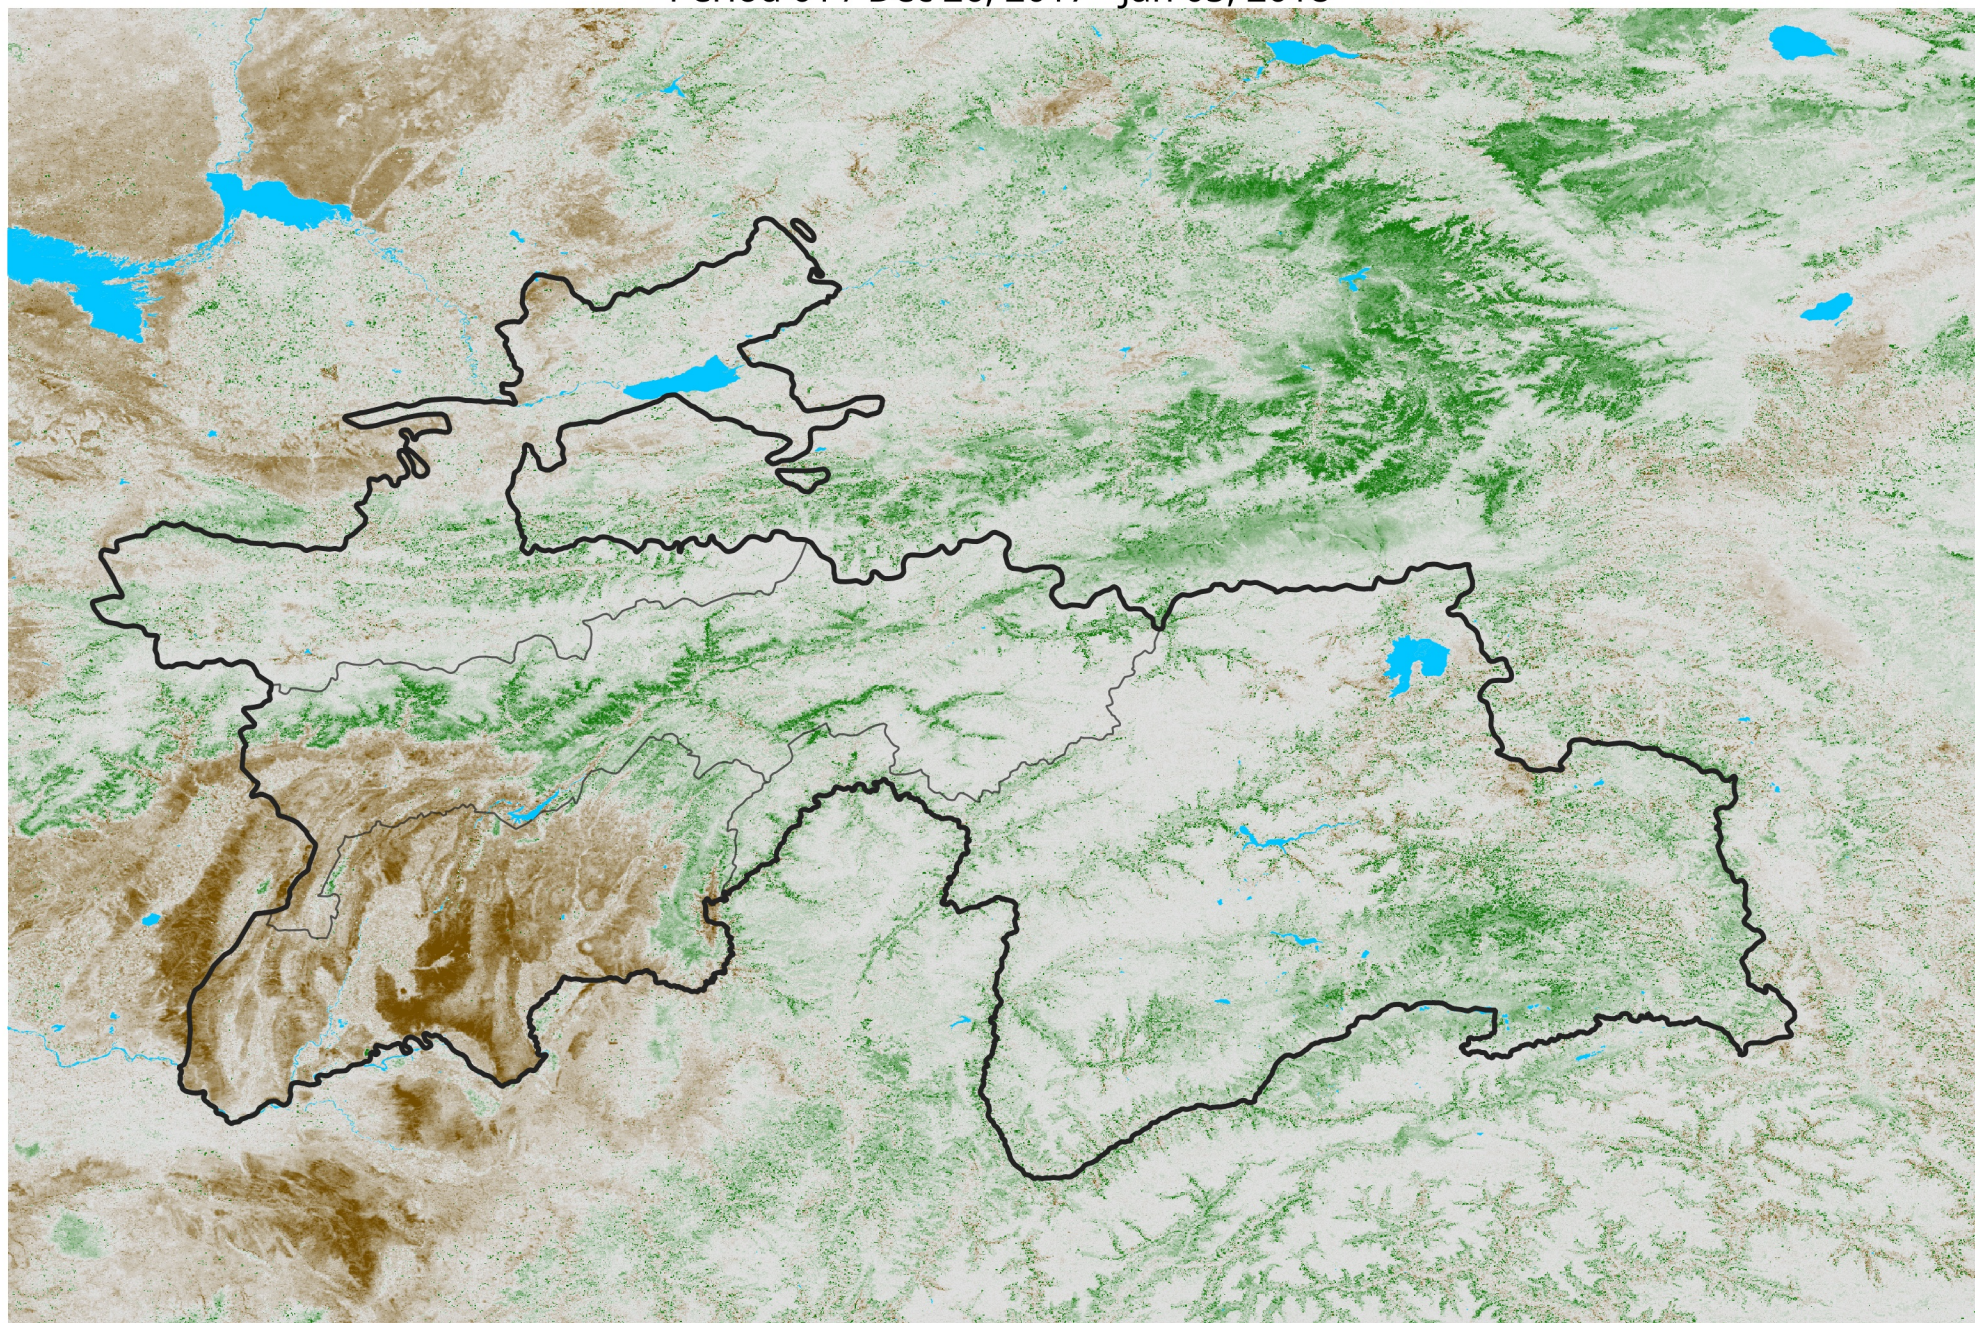

Tajikistan NDVI Anomaly

2018 minus Mean (2012 - 2021)

Period 01 / Dec 26, 2017 - Jan 05, 2018

NDVI Anomaly

< -0.3 -0.2 -0.1 -0.05 0.05 0.1 0.2 > 0.3

Negative

No Difference

Positive