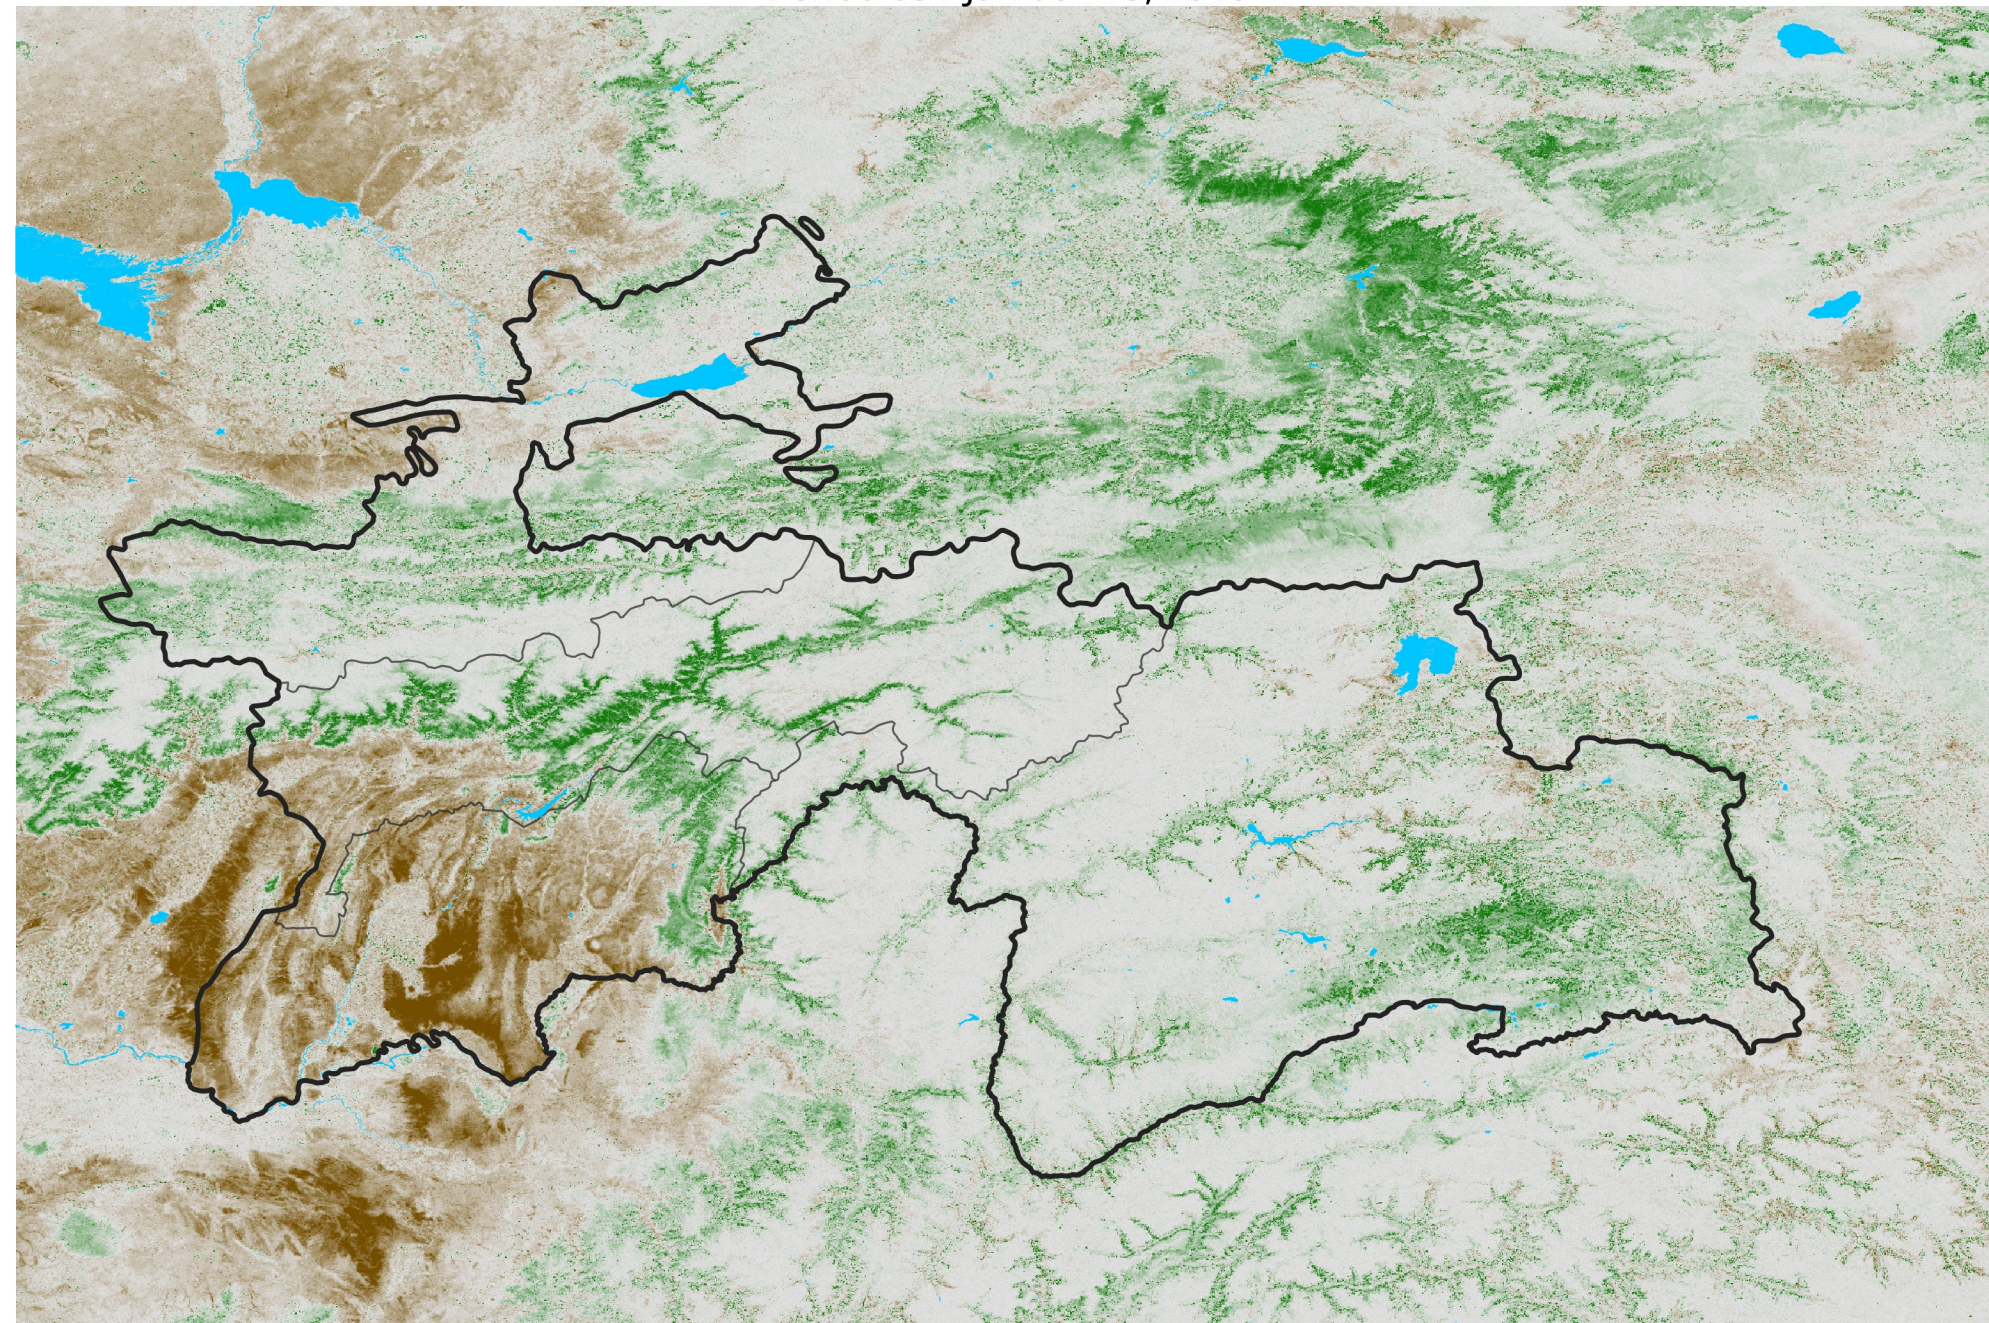

Tajikistan NDVI Anomaly

2018 minus Mean (2012 - 2021)

Period 03 / Jan 06 - 15, 2018

NDVI Anomaly

< -0.3 -0.2 -0.1 -0.05 0.05 0.1 0.2 > 0.3

Negative

No Difference

Positive