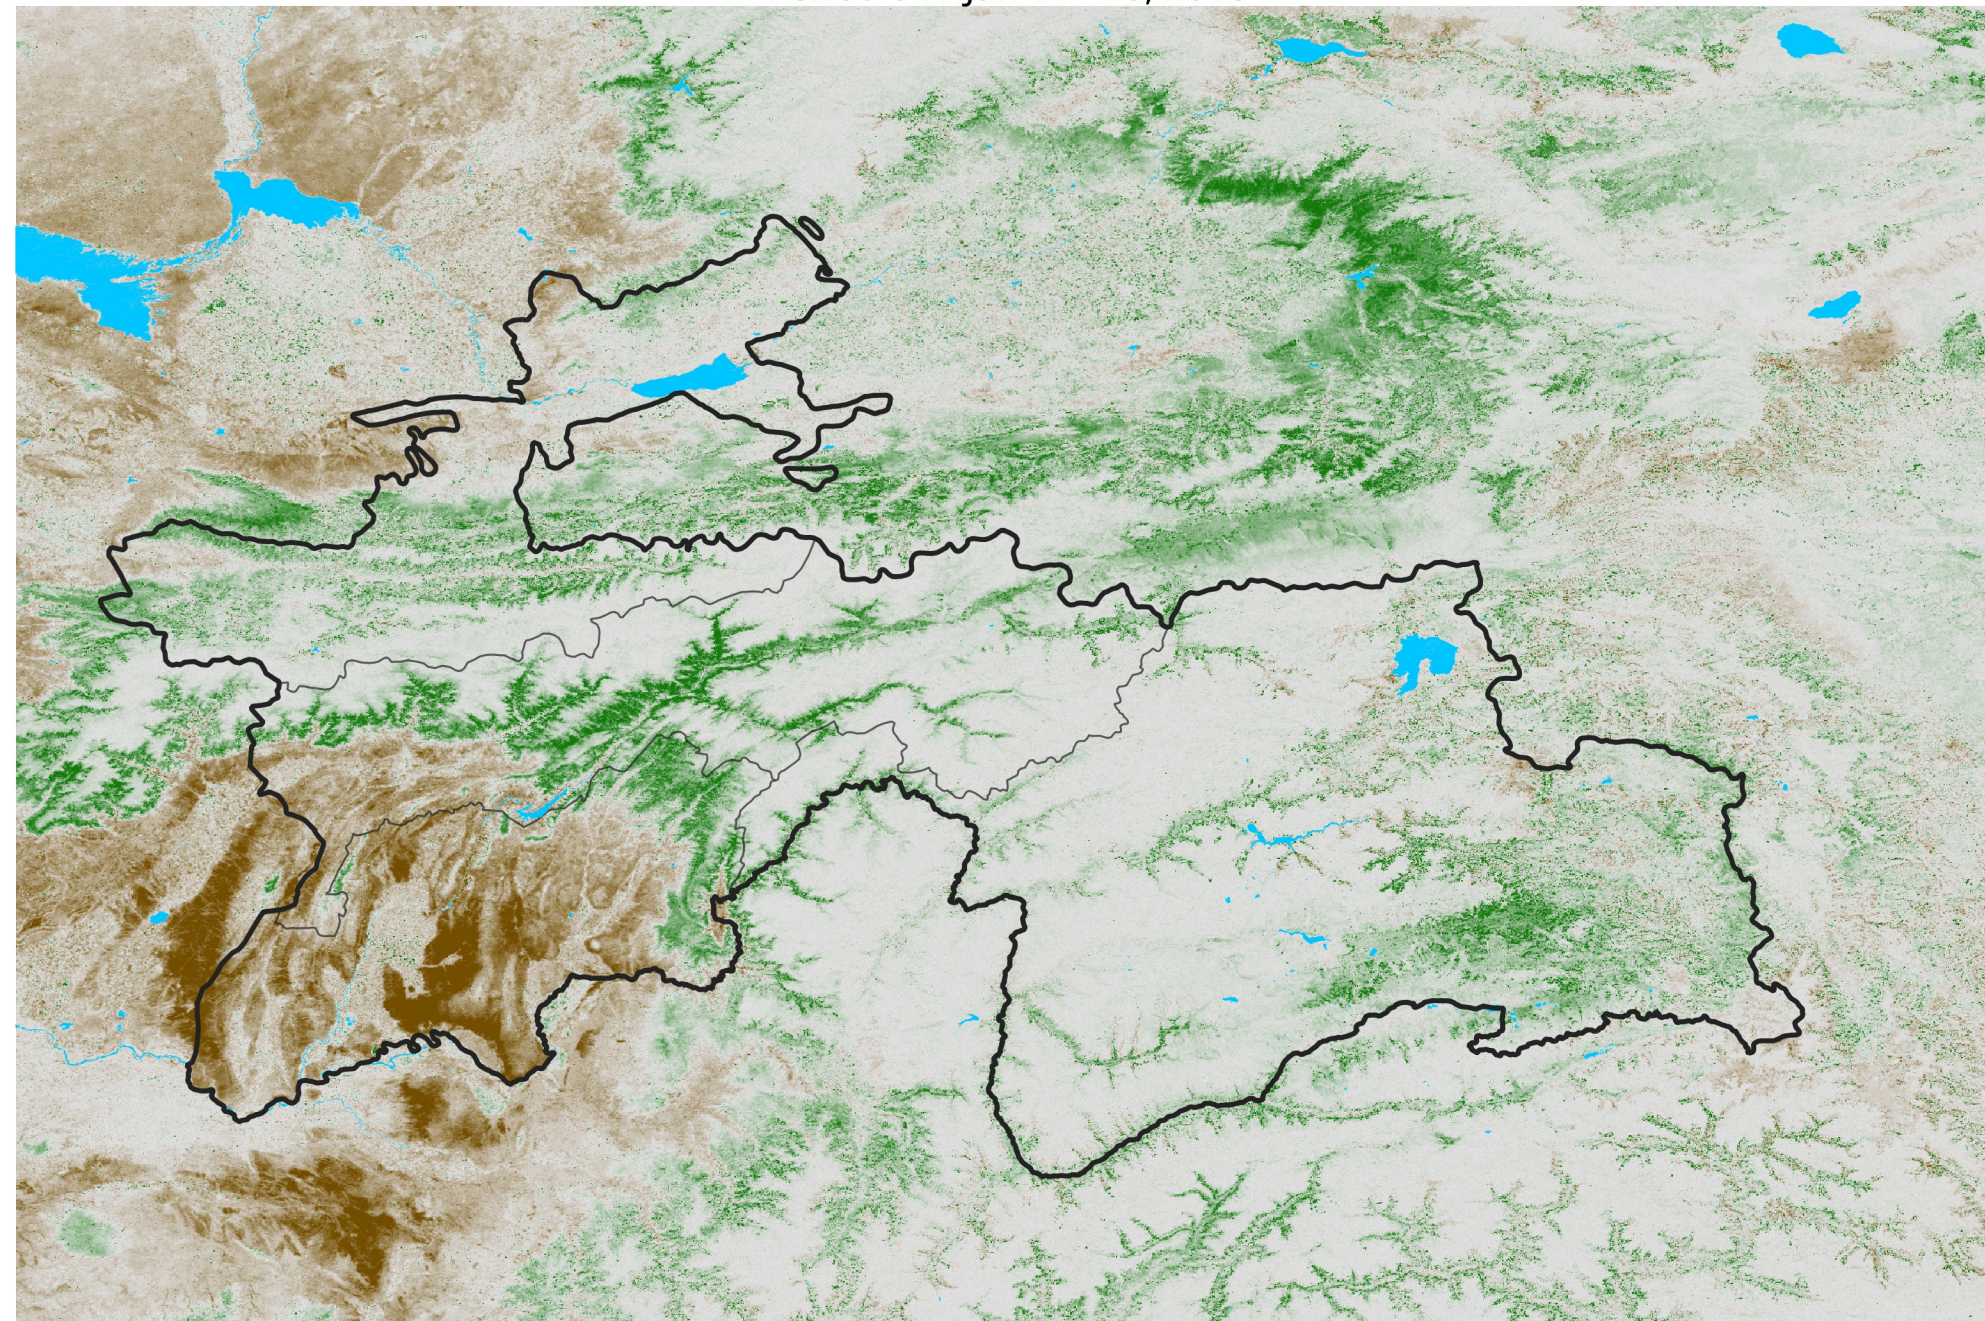

Tajikistan NDVI Anomaly

2018 minus Mean (2012 - 2021)

Period 04 / Jan 11 - 20, 2018

NDVI Anomaly

< -0.3 -0.2 -0.1 -0.05 0.05 0.1 0.2 > 0.3

Negative

No Difference

Positive