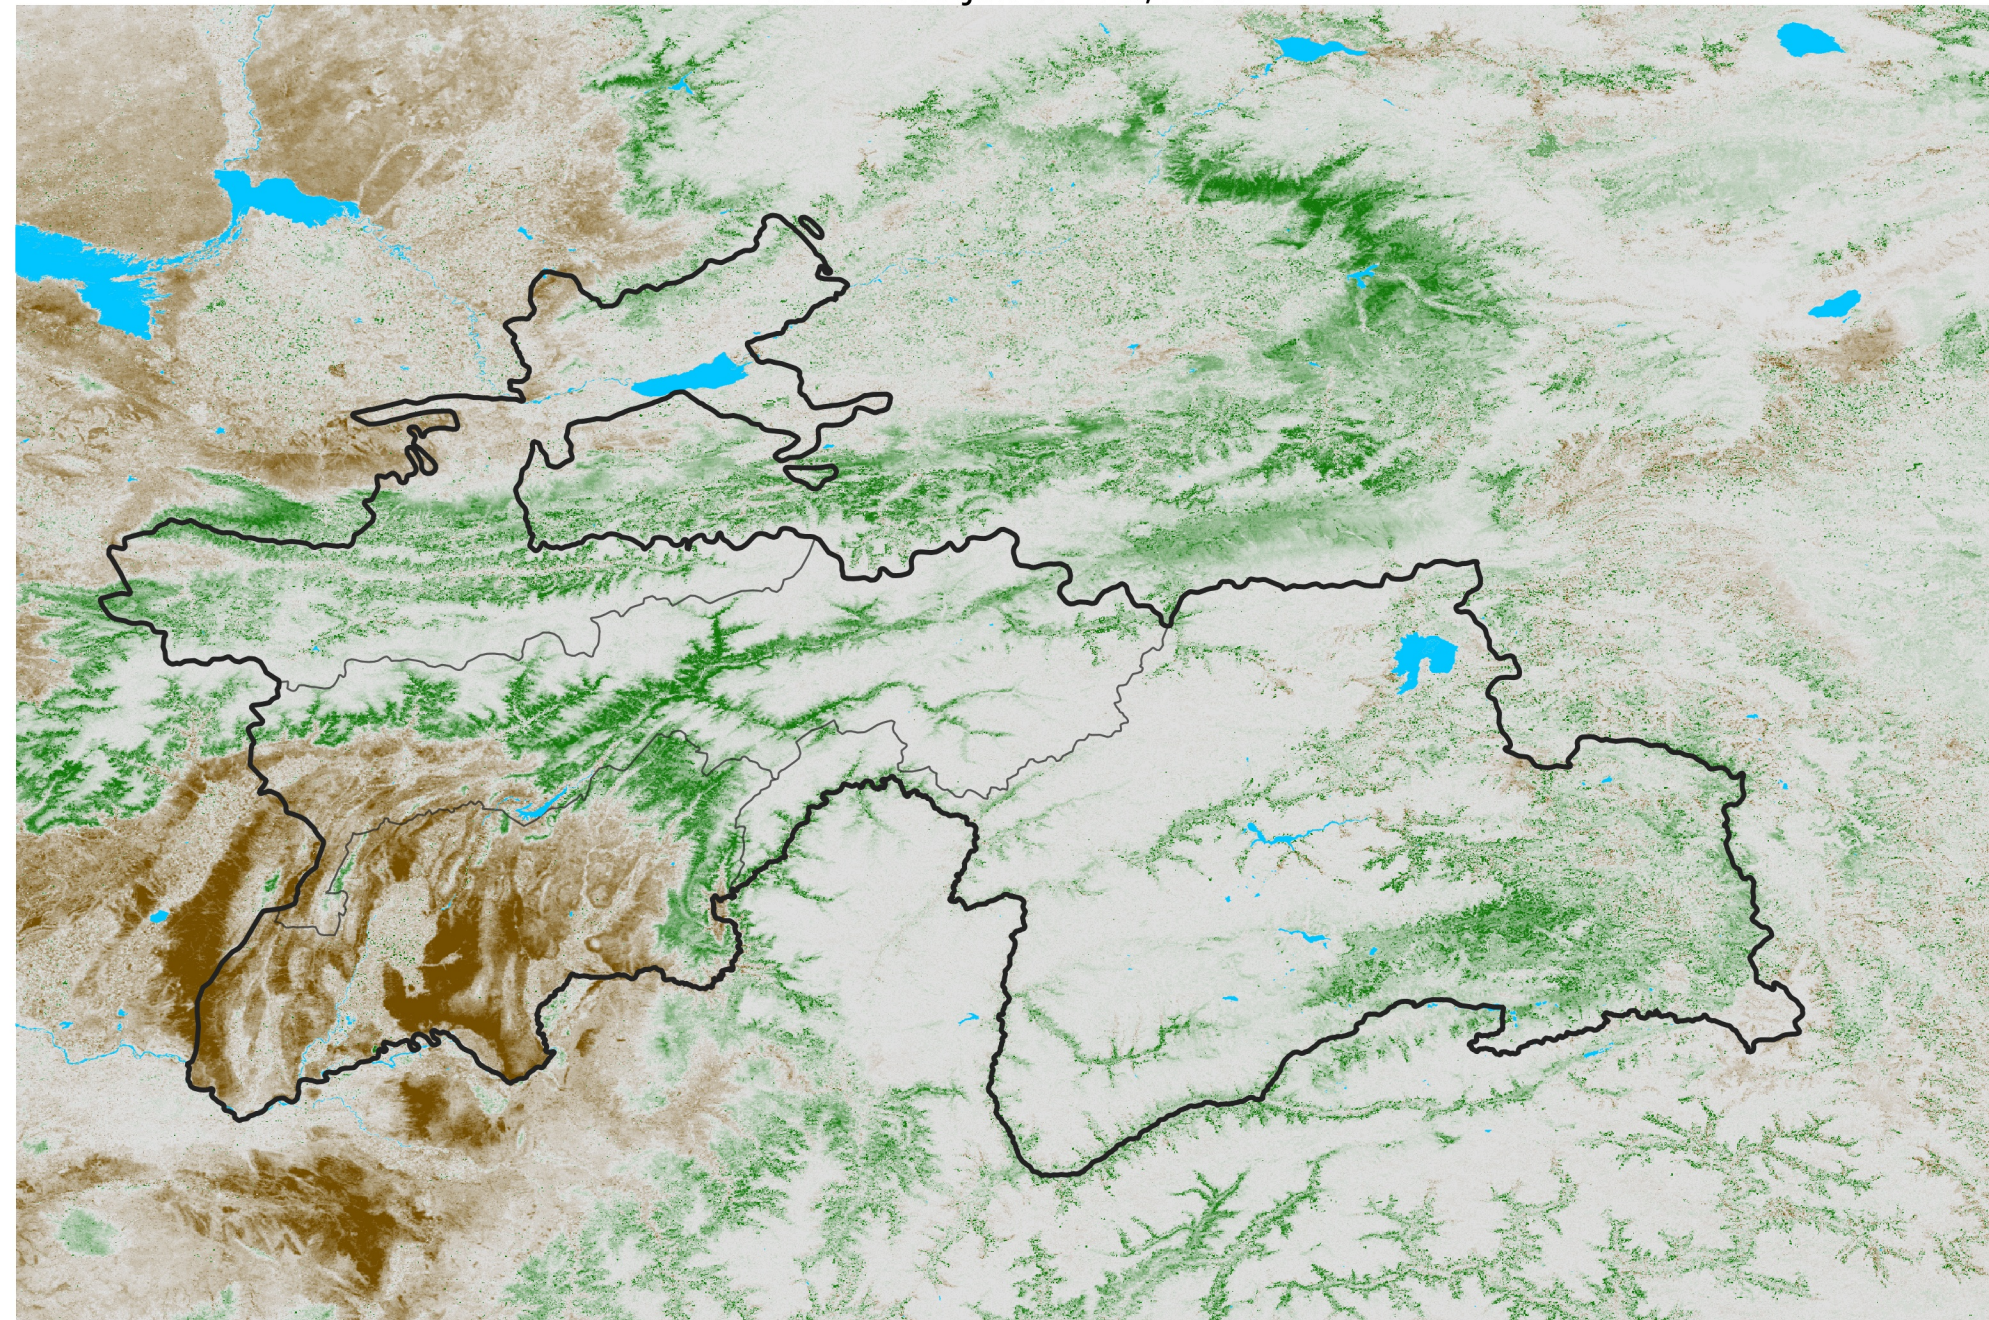

Tajikistan NDVI Anomaly

2018 minus Mean (2012 - 2021)

Period 05 / Jan 16 - 25, 2018

NDVI Anomaly

< -0.3 -0.2 -0.1 -0.05 0.05 0.1 0.2 > 0.3

Negative

No Difference

Positive