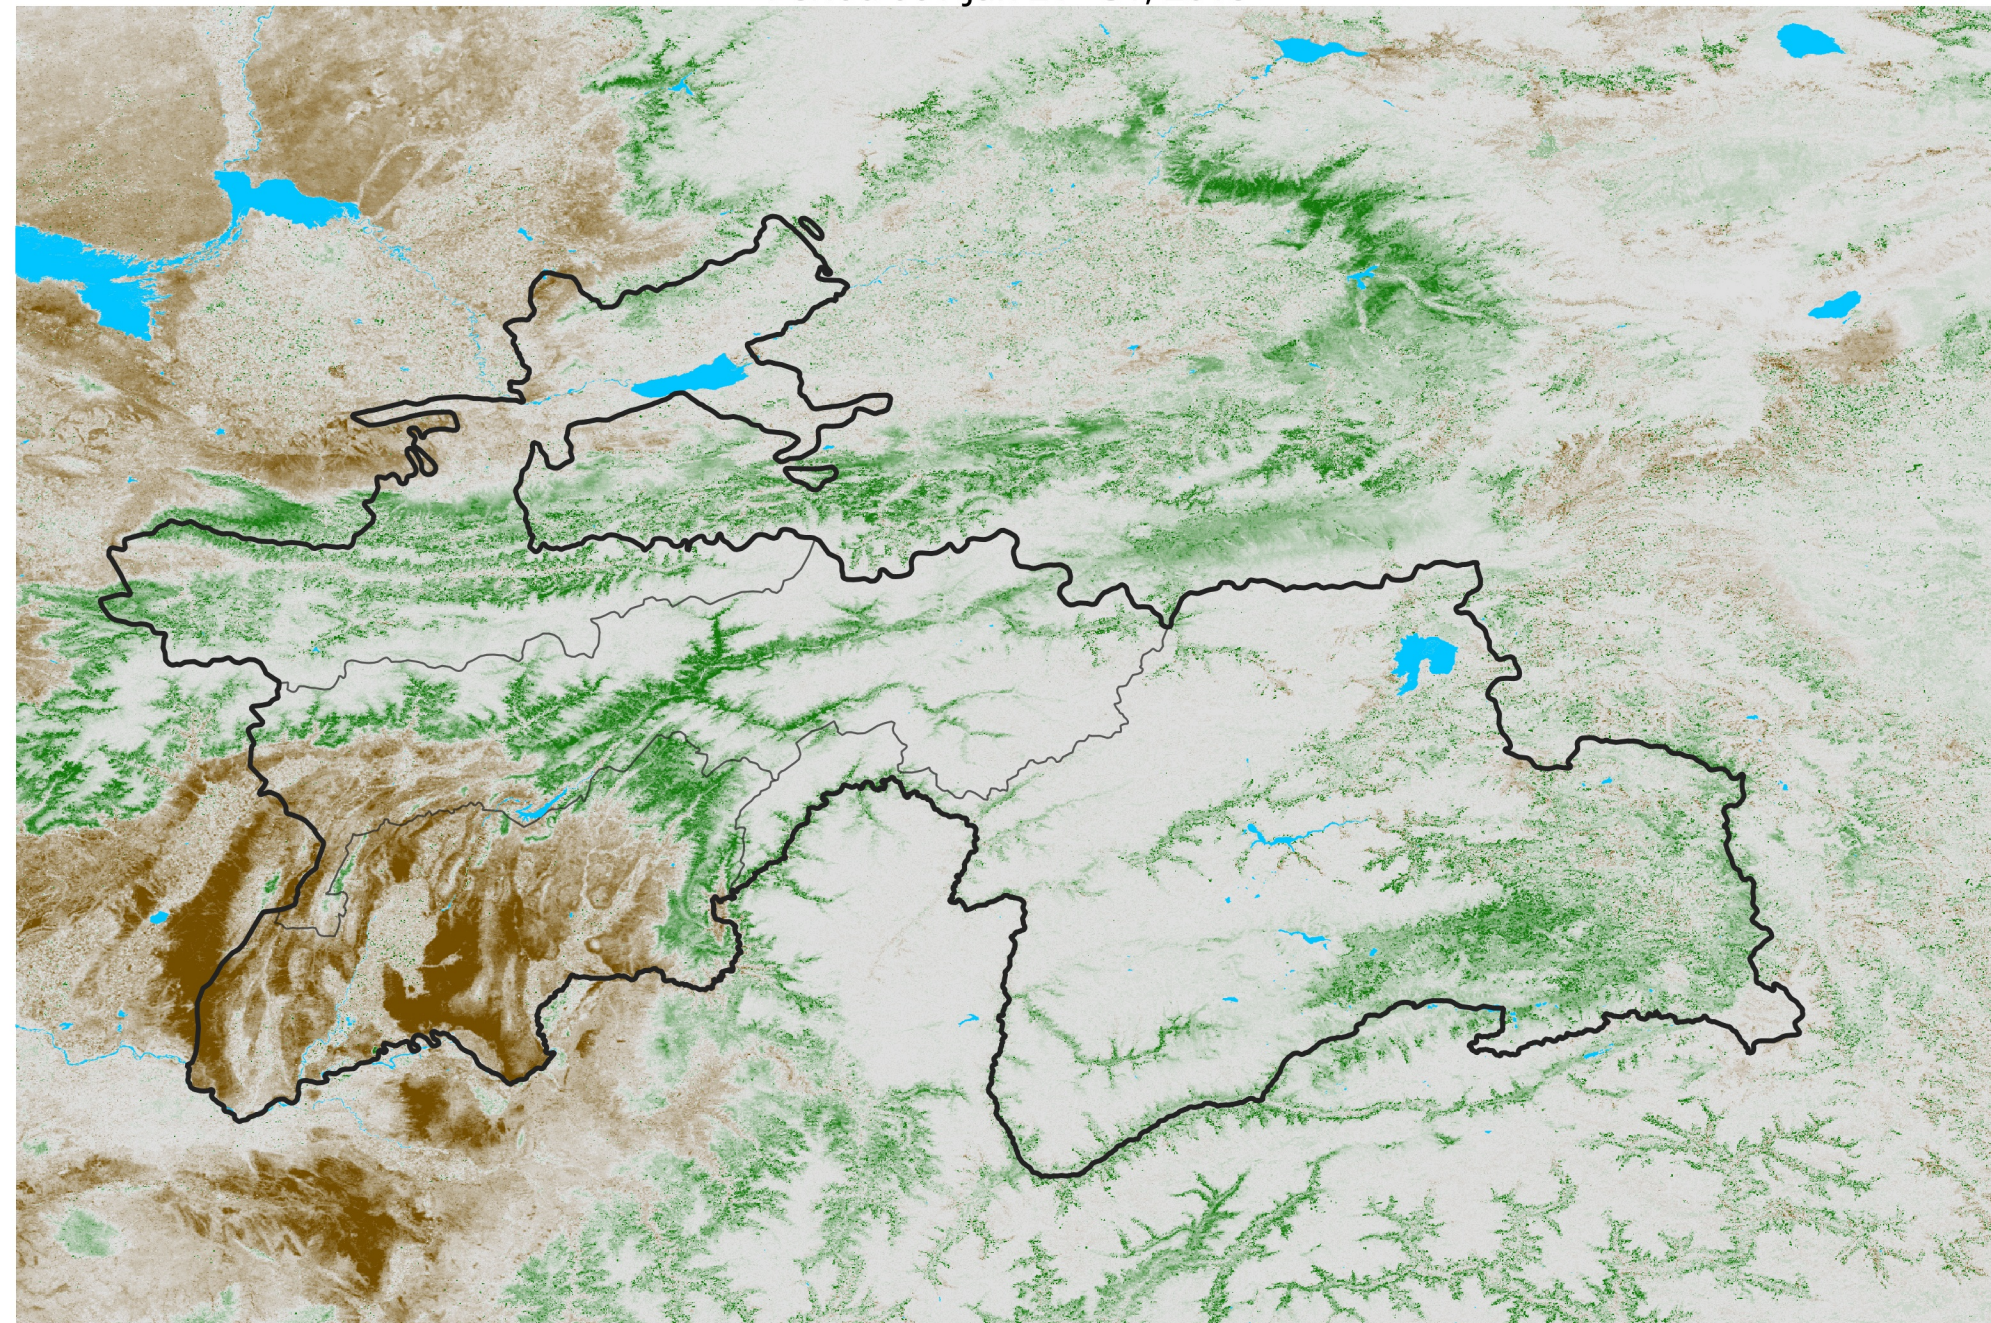

# Tajikistan NDVI Anomaly

2018 minus Mean (2012 - 2021)

Period 06 / Jan 21 - 31, 2018

## NDVI Anomaly

< -0.3   -0.2   -0.1   -0.05   0.05   0.1   0.2   >0.3

Negative

No Difference

Positive