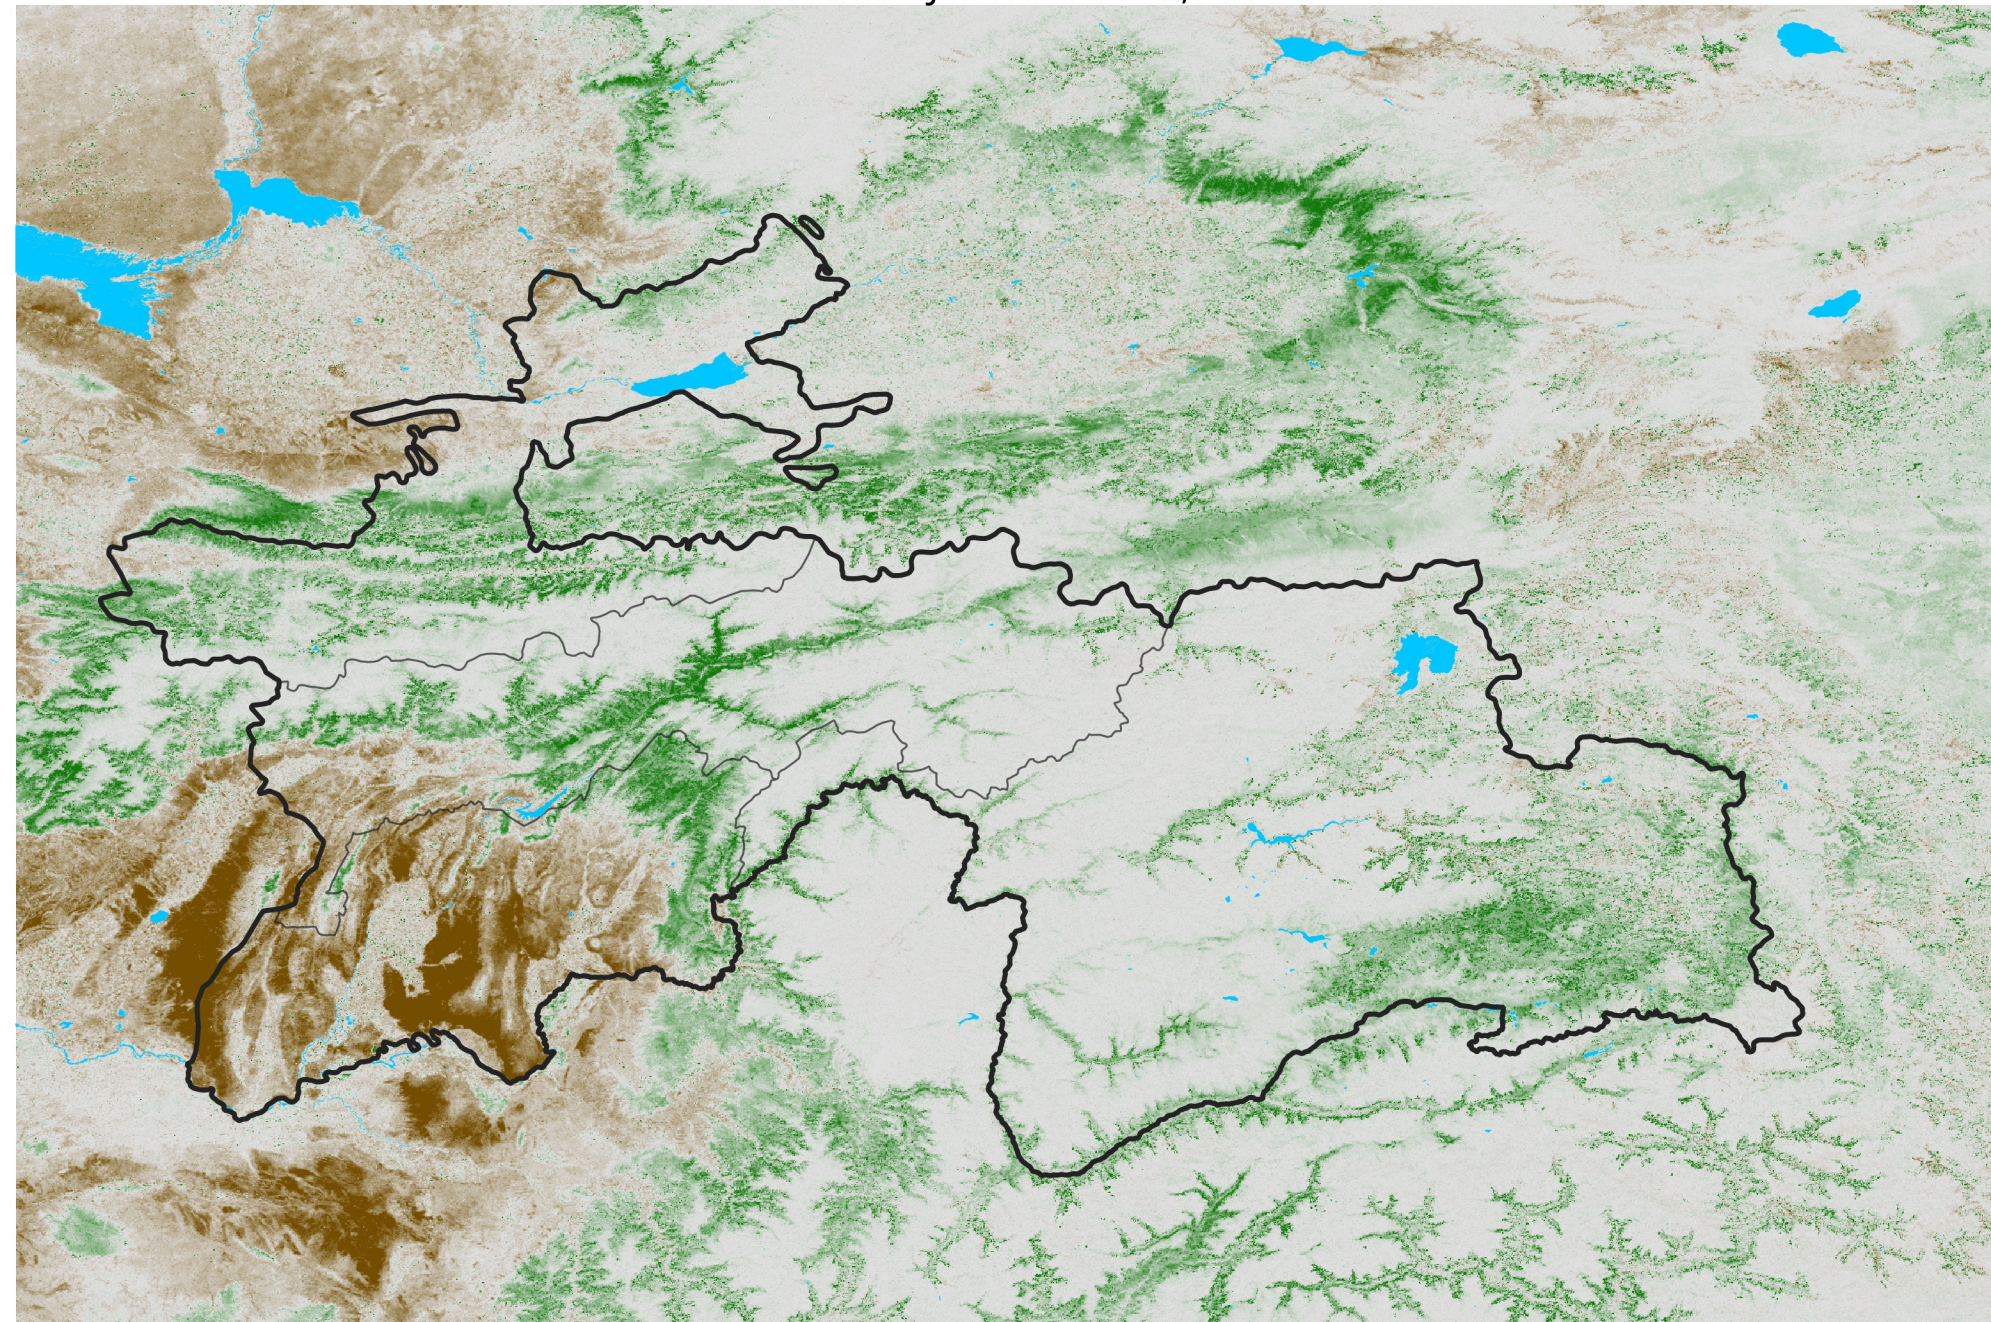

Tajikistan NDVI Anomaly

2018 minus Mean (2012 - 2021)

Period 07 / Jan 26 - Feb 05, 2018

NDVI Anomaly

< -0.3 -0.2 -0.1 -0.05 0.05 0.1 0.2 > 0.3

Negative

No Difference

Positive