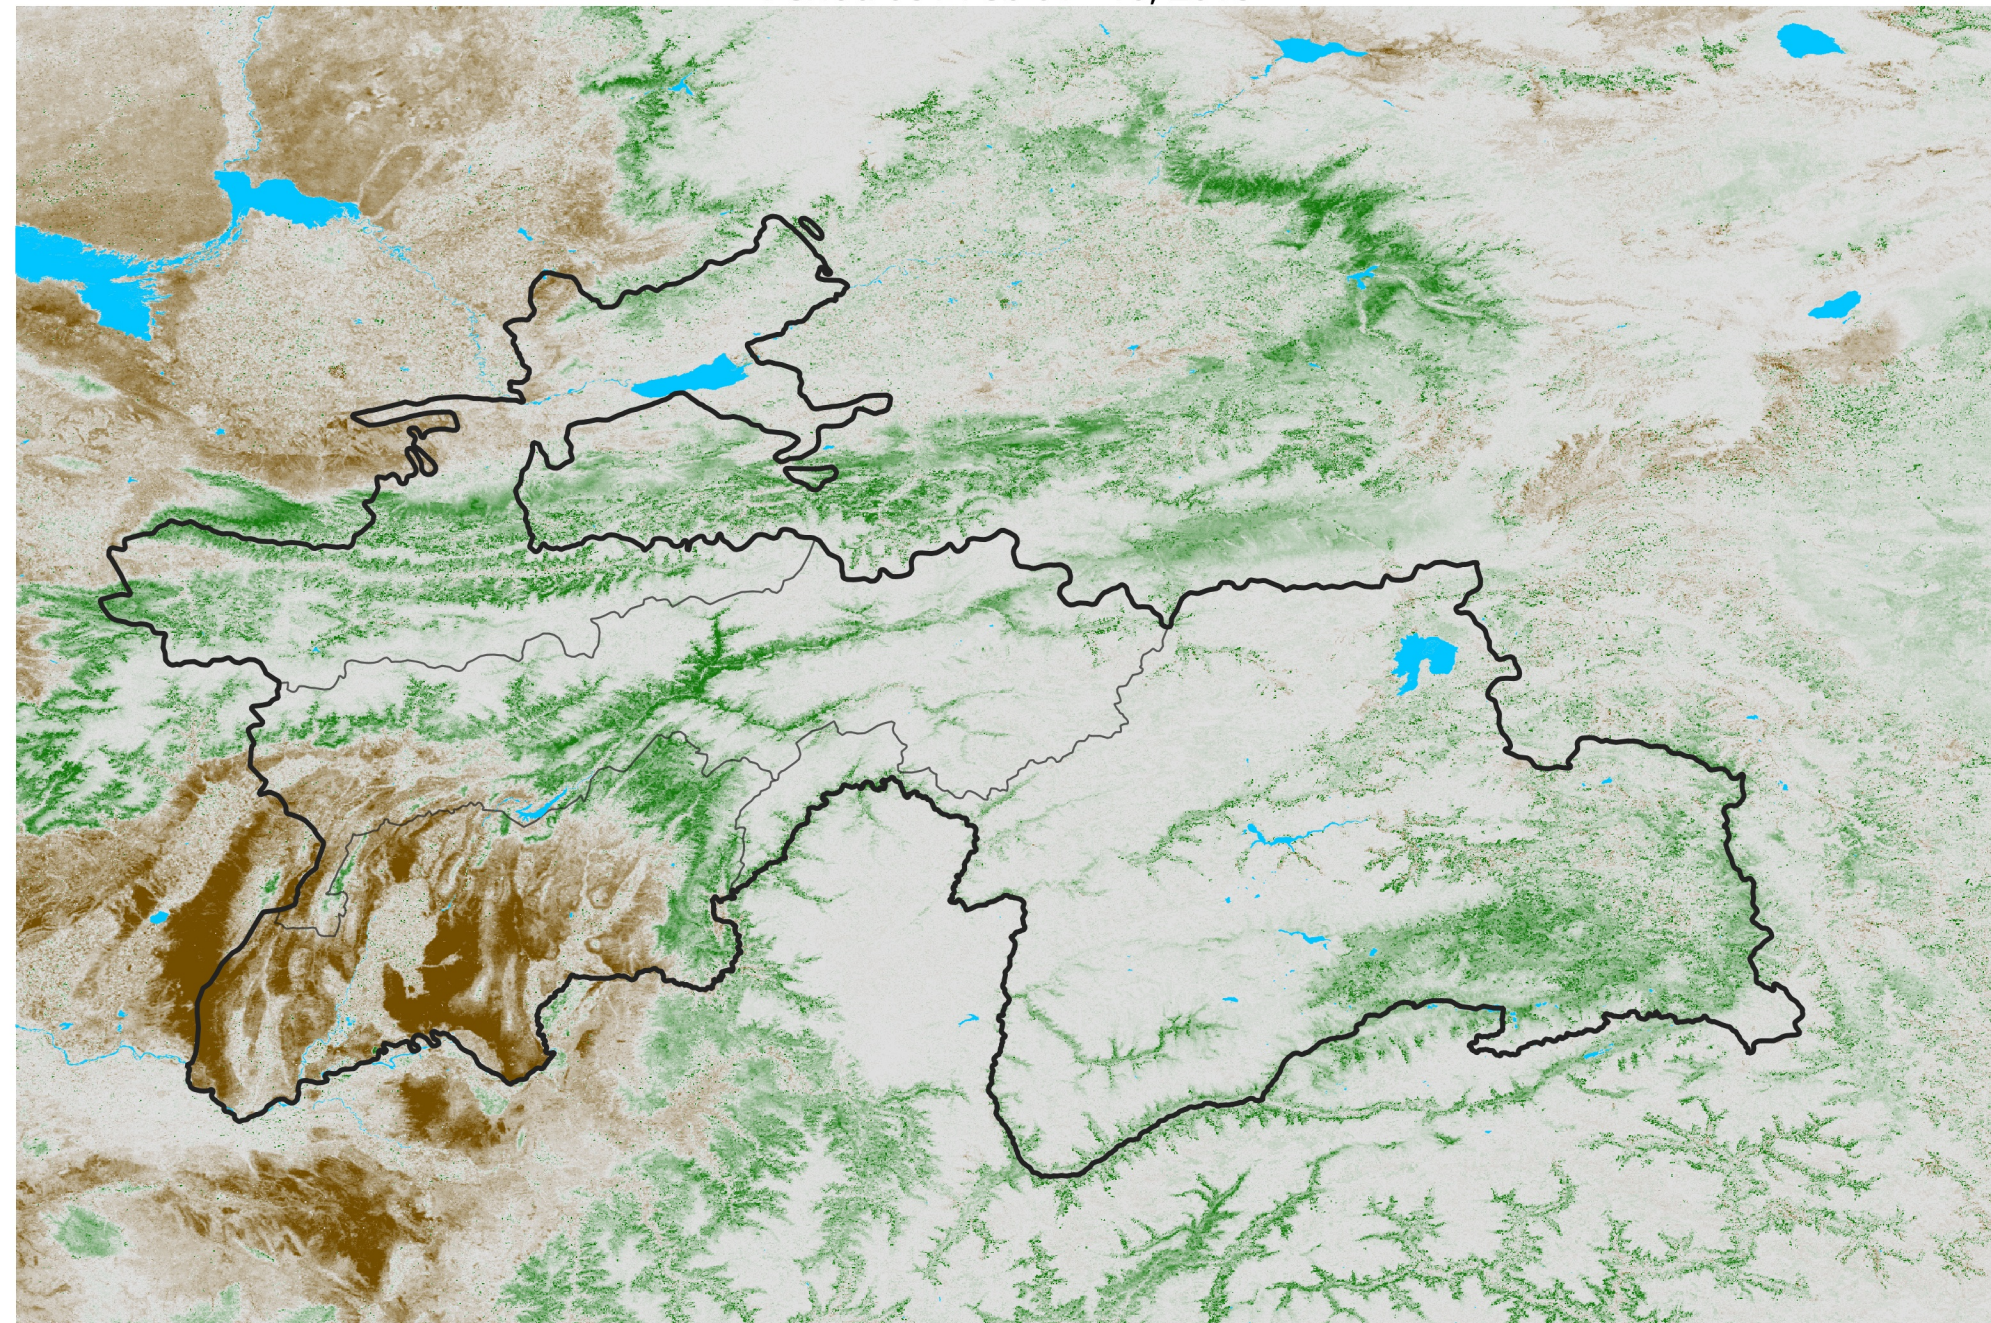

Tajikistan NDVI Anomaly

2018 minus Mean (2012 - 2021)

Period 08 / Feb 01 - 10, 2018

NDVI Anomaly

< -0.3 -0.2 -0.1 -0.05 0.05 0.1 0.2 >0.3

Negative

No Difference

Positive