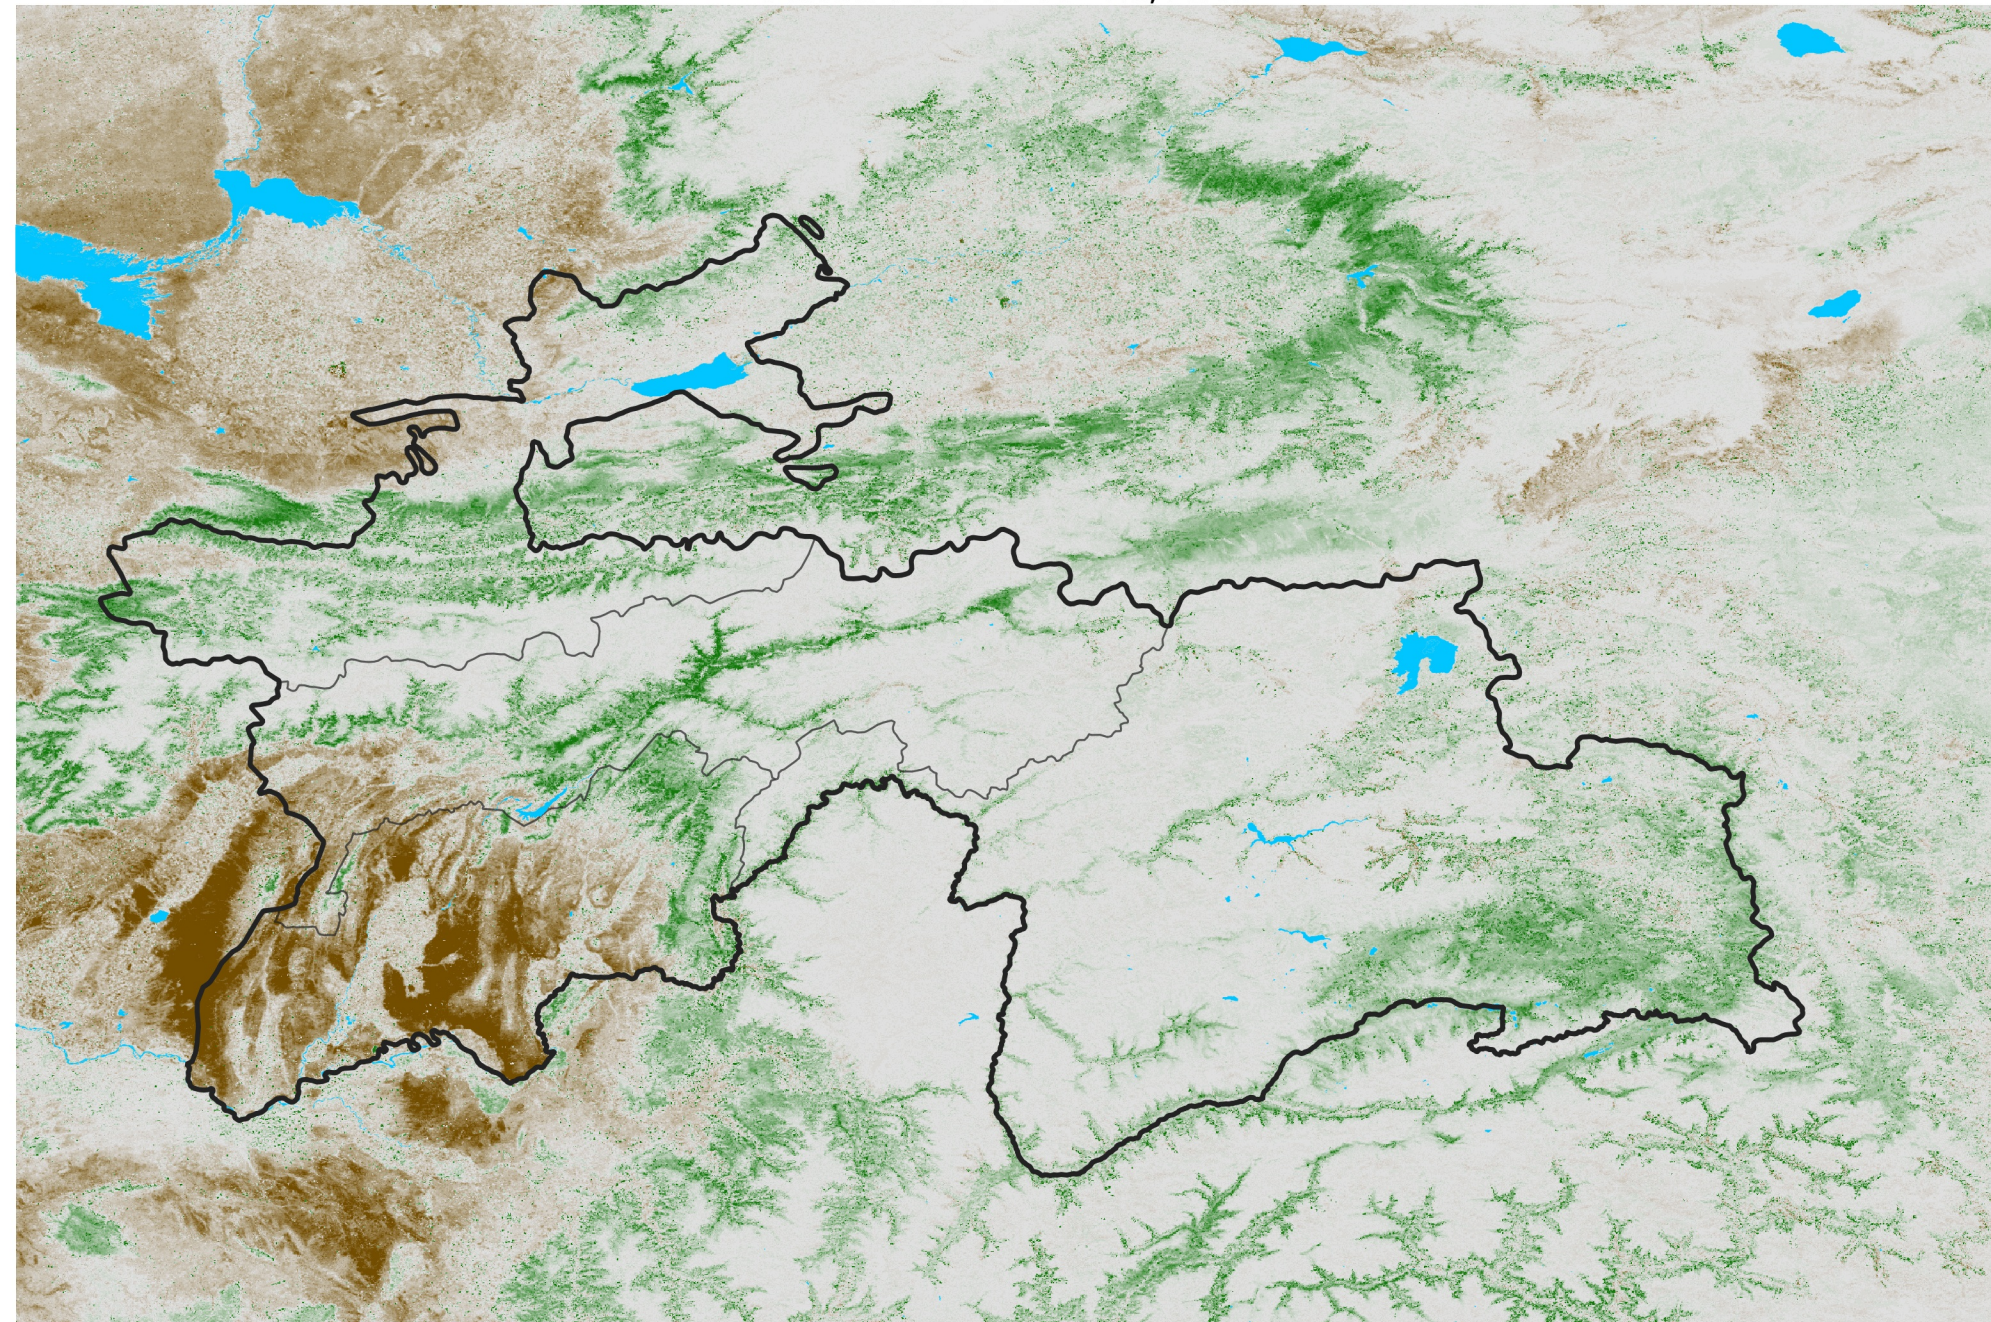

Tajikistan NDVI Anomaly

2018 minus Mean (2012 - 2021)

Period 10 / Feb 11 - 20, 2018

NDVI Anomaly

< -0.3 -0.2 -0.1 -0.05 0.05 0.1 0.2 >0.3

Negative

No Difference

Positive