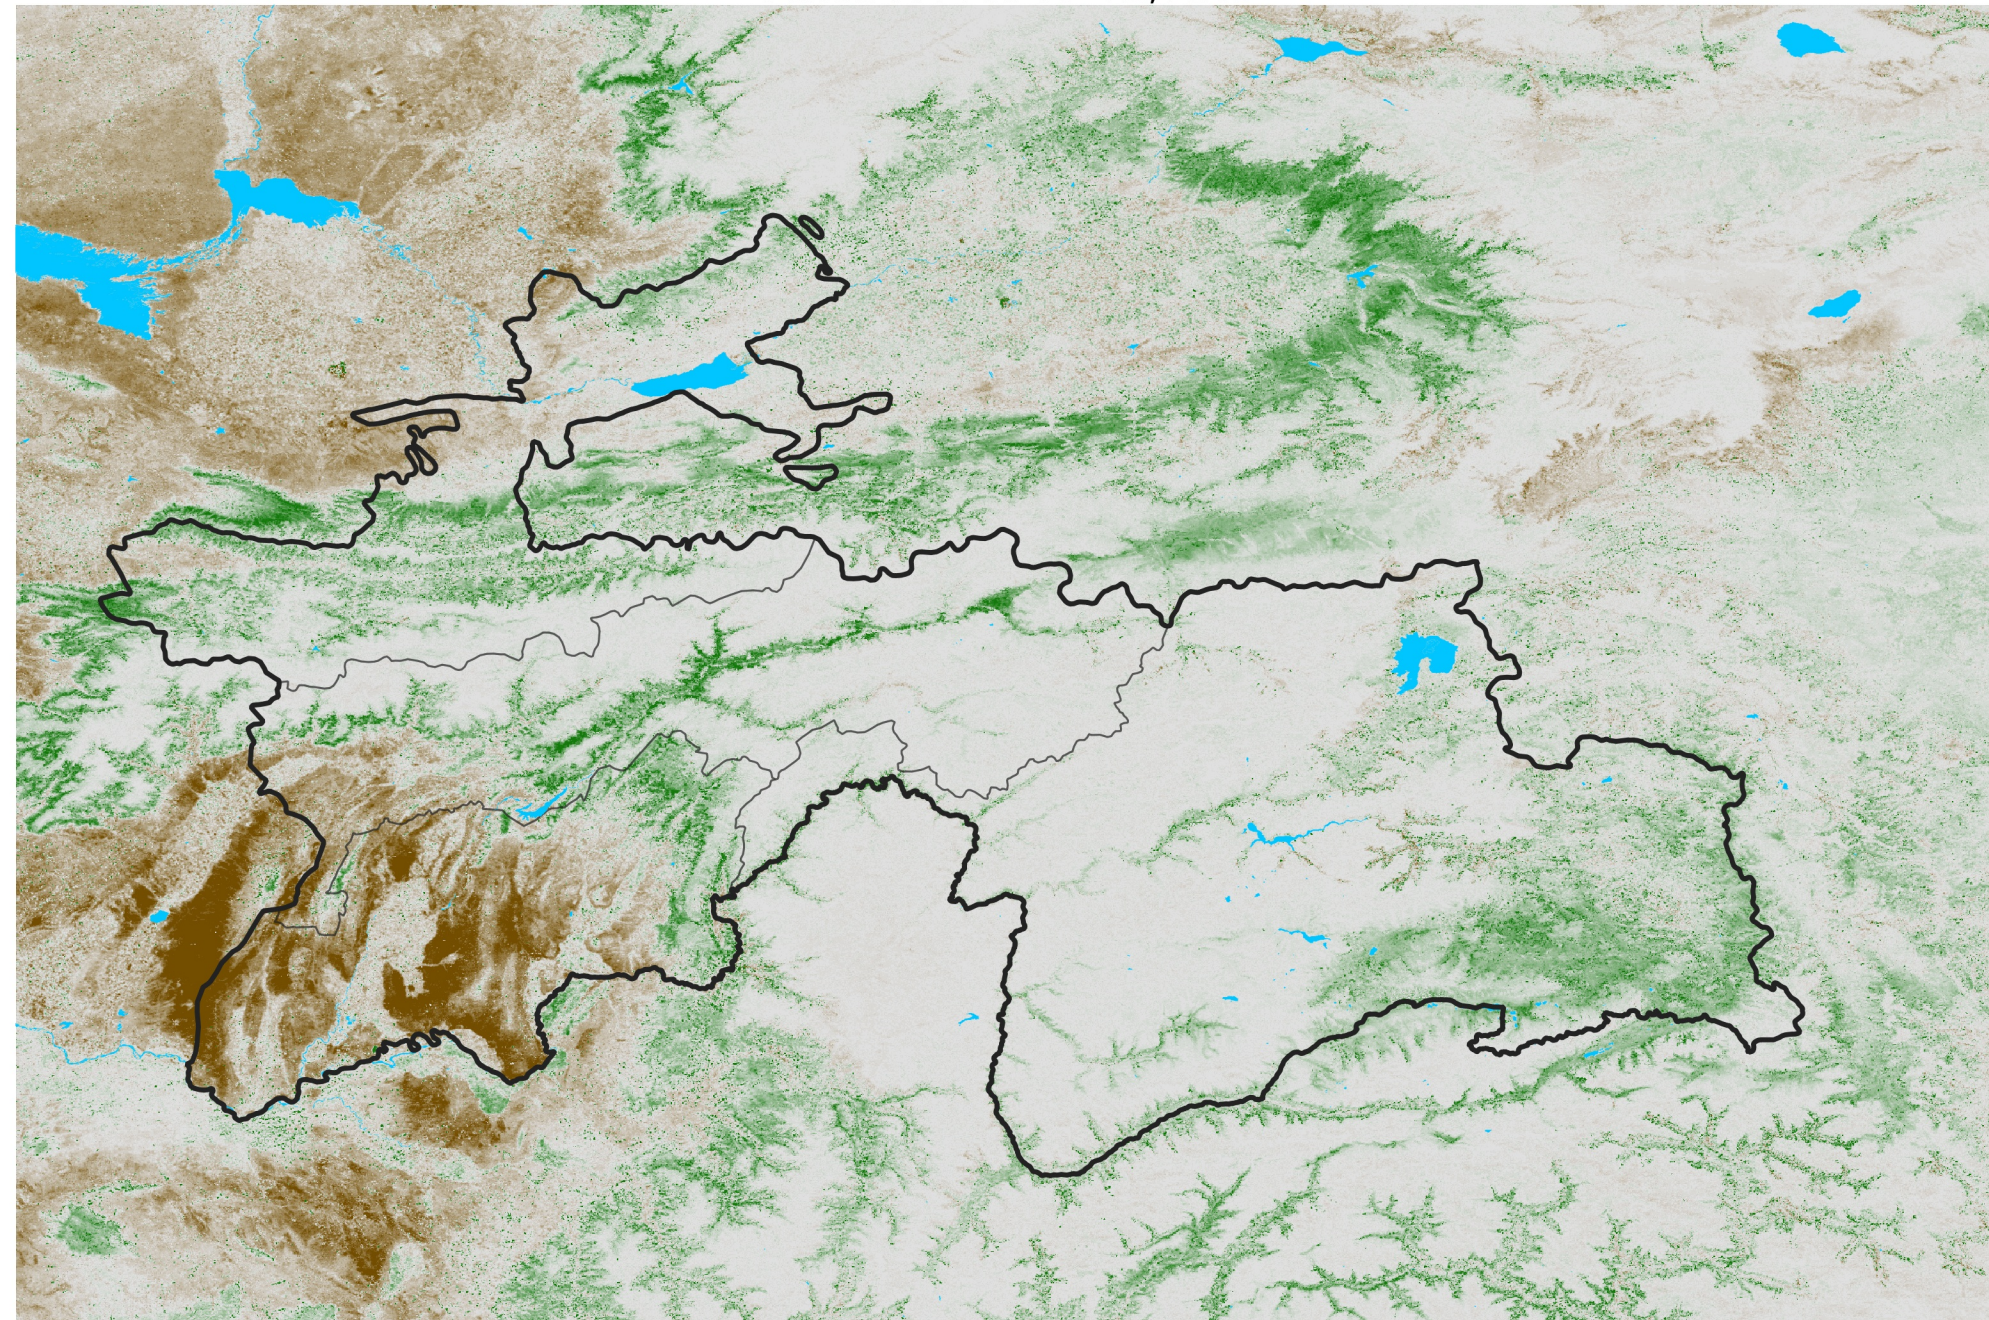

Tajikistan NDVI Anomaly

2018 minus Mean (2012 - 2021)

Period 11 / Feb 16 - 25, 2018

NDVI Anomaly

< -0.3 -0.2 -0.1 -0.05 0.05 0.1 0.2 > 0.3

Negative

No Difference

Positive