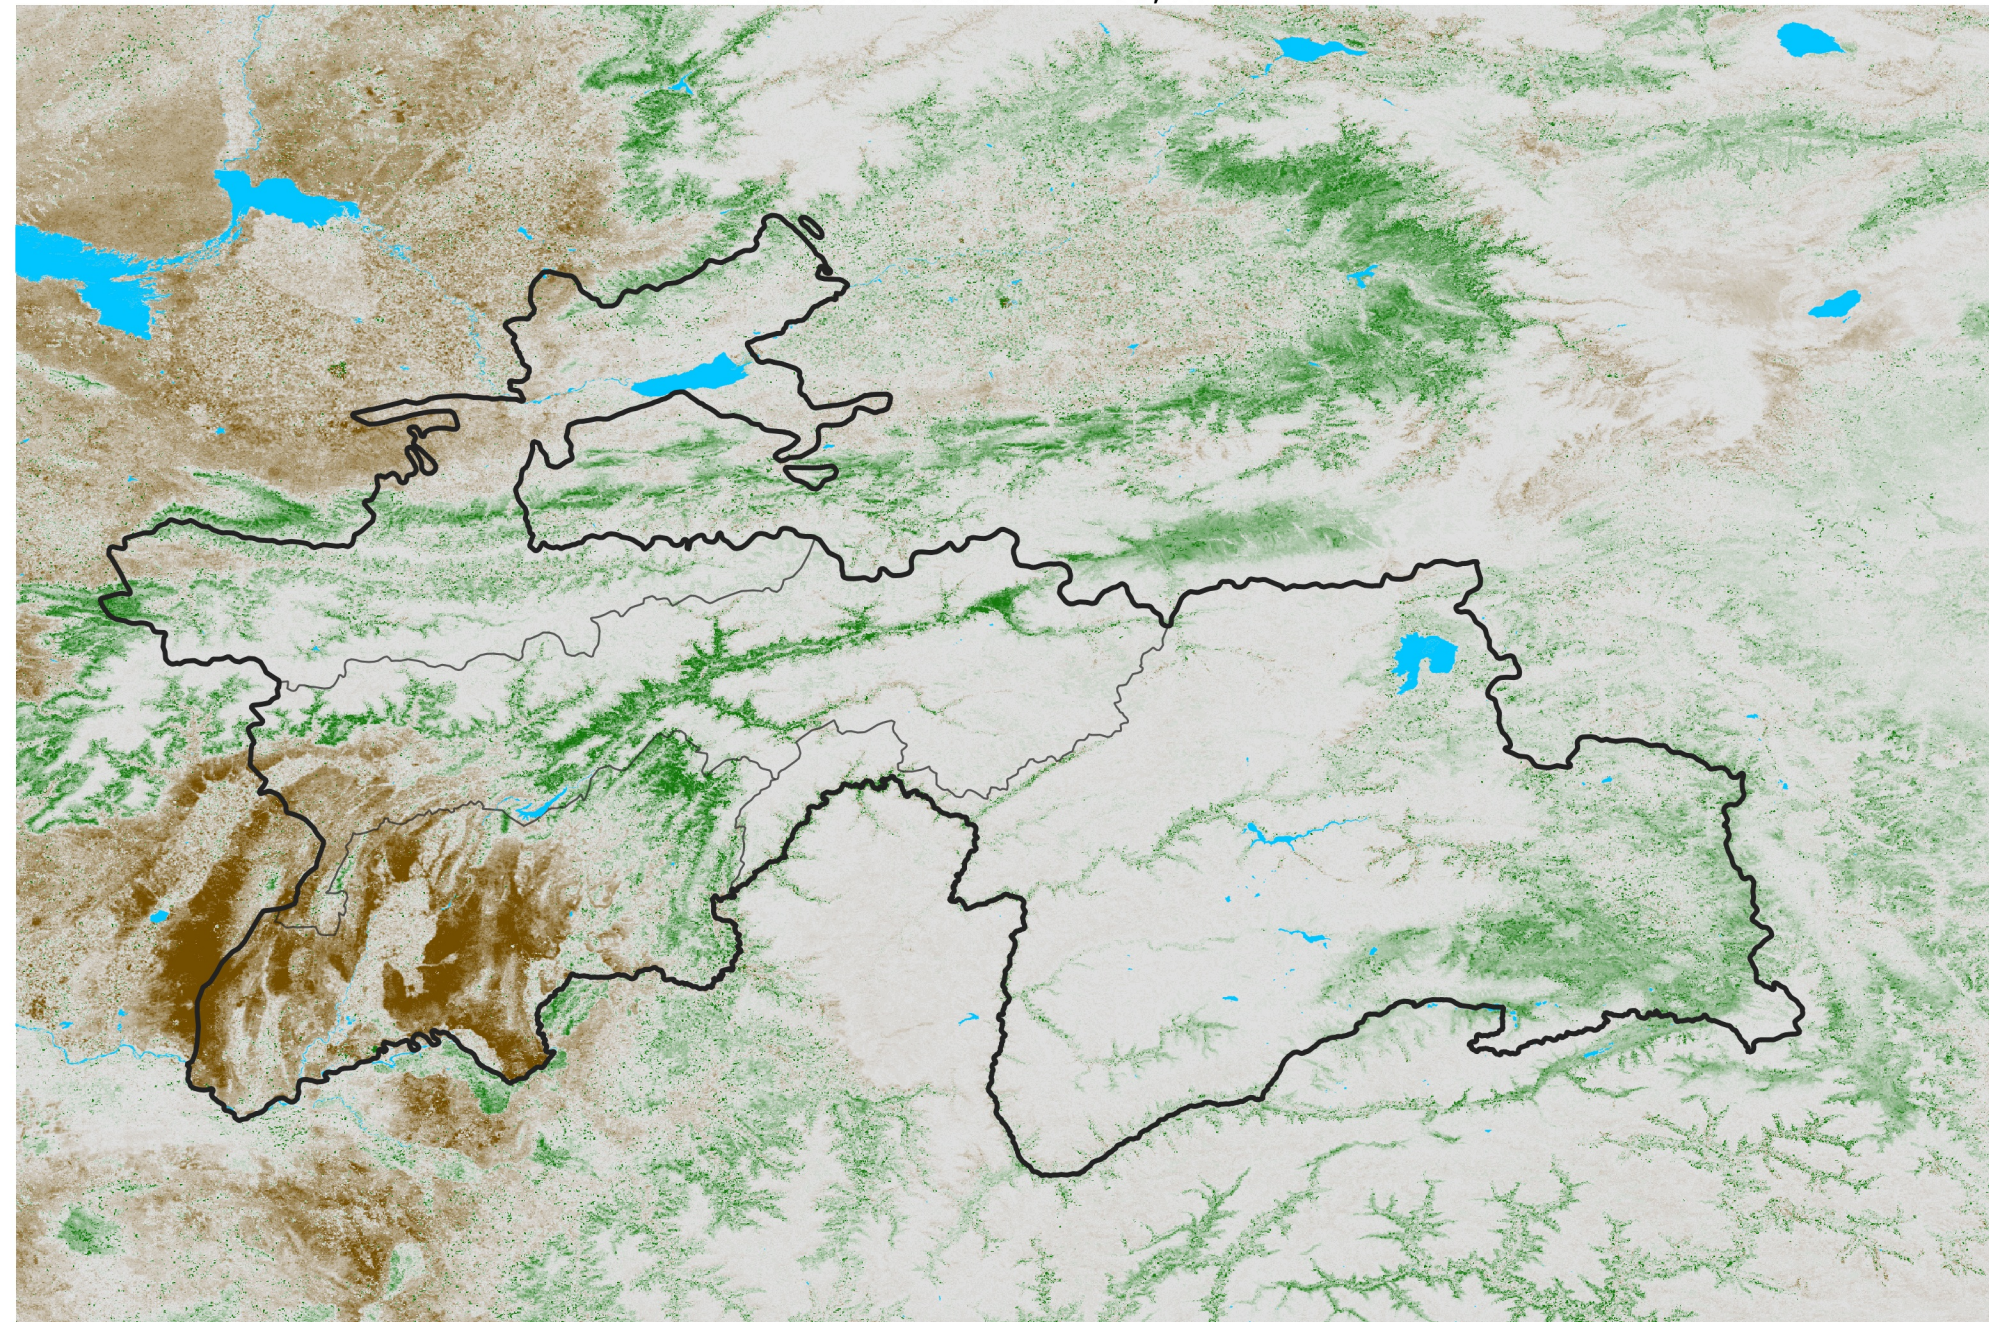

Tajikistan NDVI Anomaly

2018 minus Mean (2012 - 2021)

Period 14 / Mar 01 - 10, 2018

NDVI Anomaly

< -0.3 -0.2 -0.1 -0.05 0.05 0.1 0.2 >0.3

Negative

No Difference

Positive