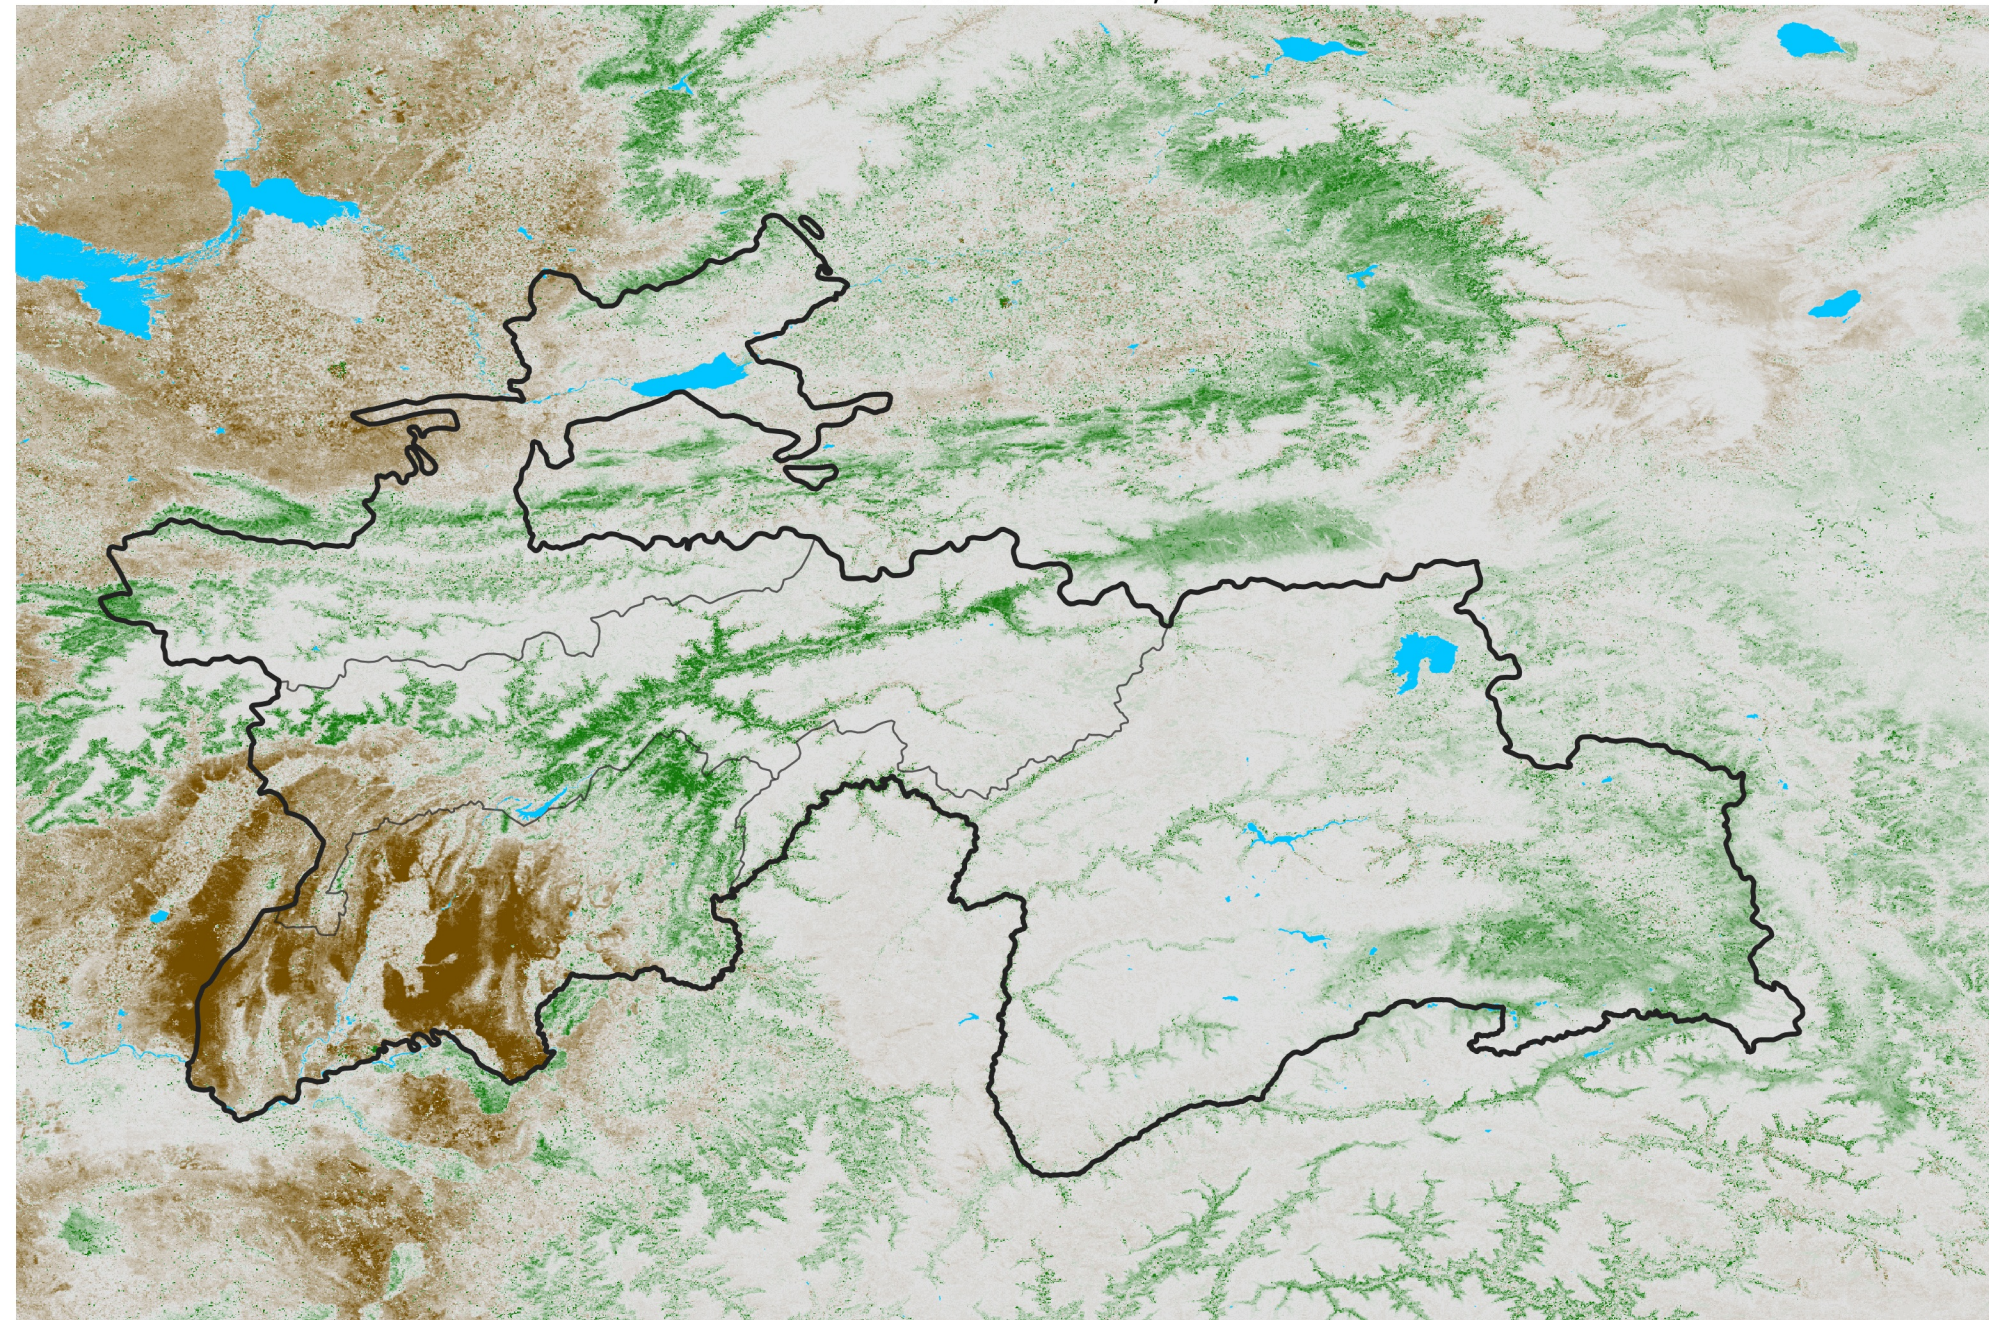

Tajikistan NDVI Anomaly

2018 minus Mean (2012 - 2021)

Period 15 / Mar 06 - 15, 2018

NDVI Anomaly

< -0.3 -0.2 -0.1 -0.05 0.05 0.1 0.2 > 0.3

Negative

No Difference

Positive