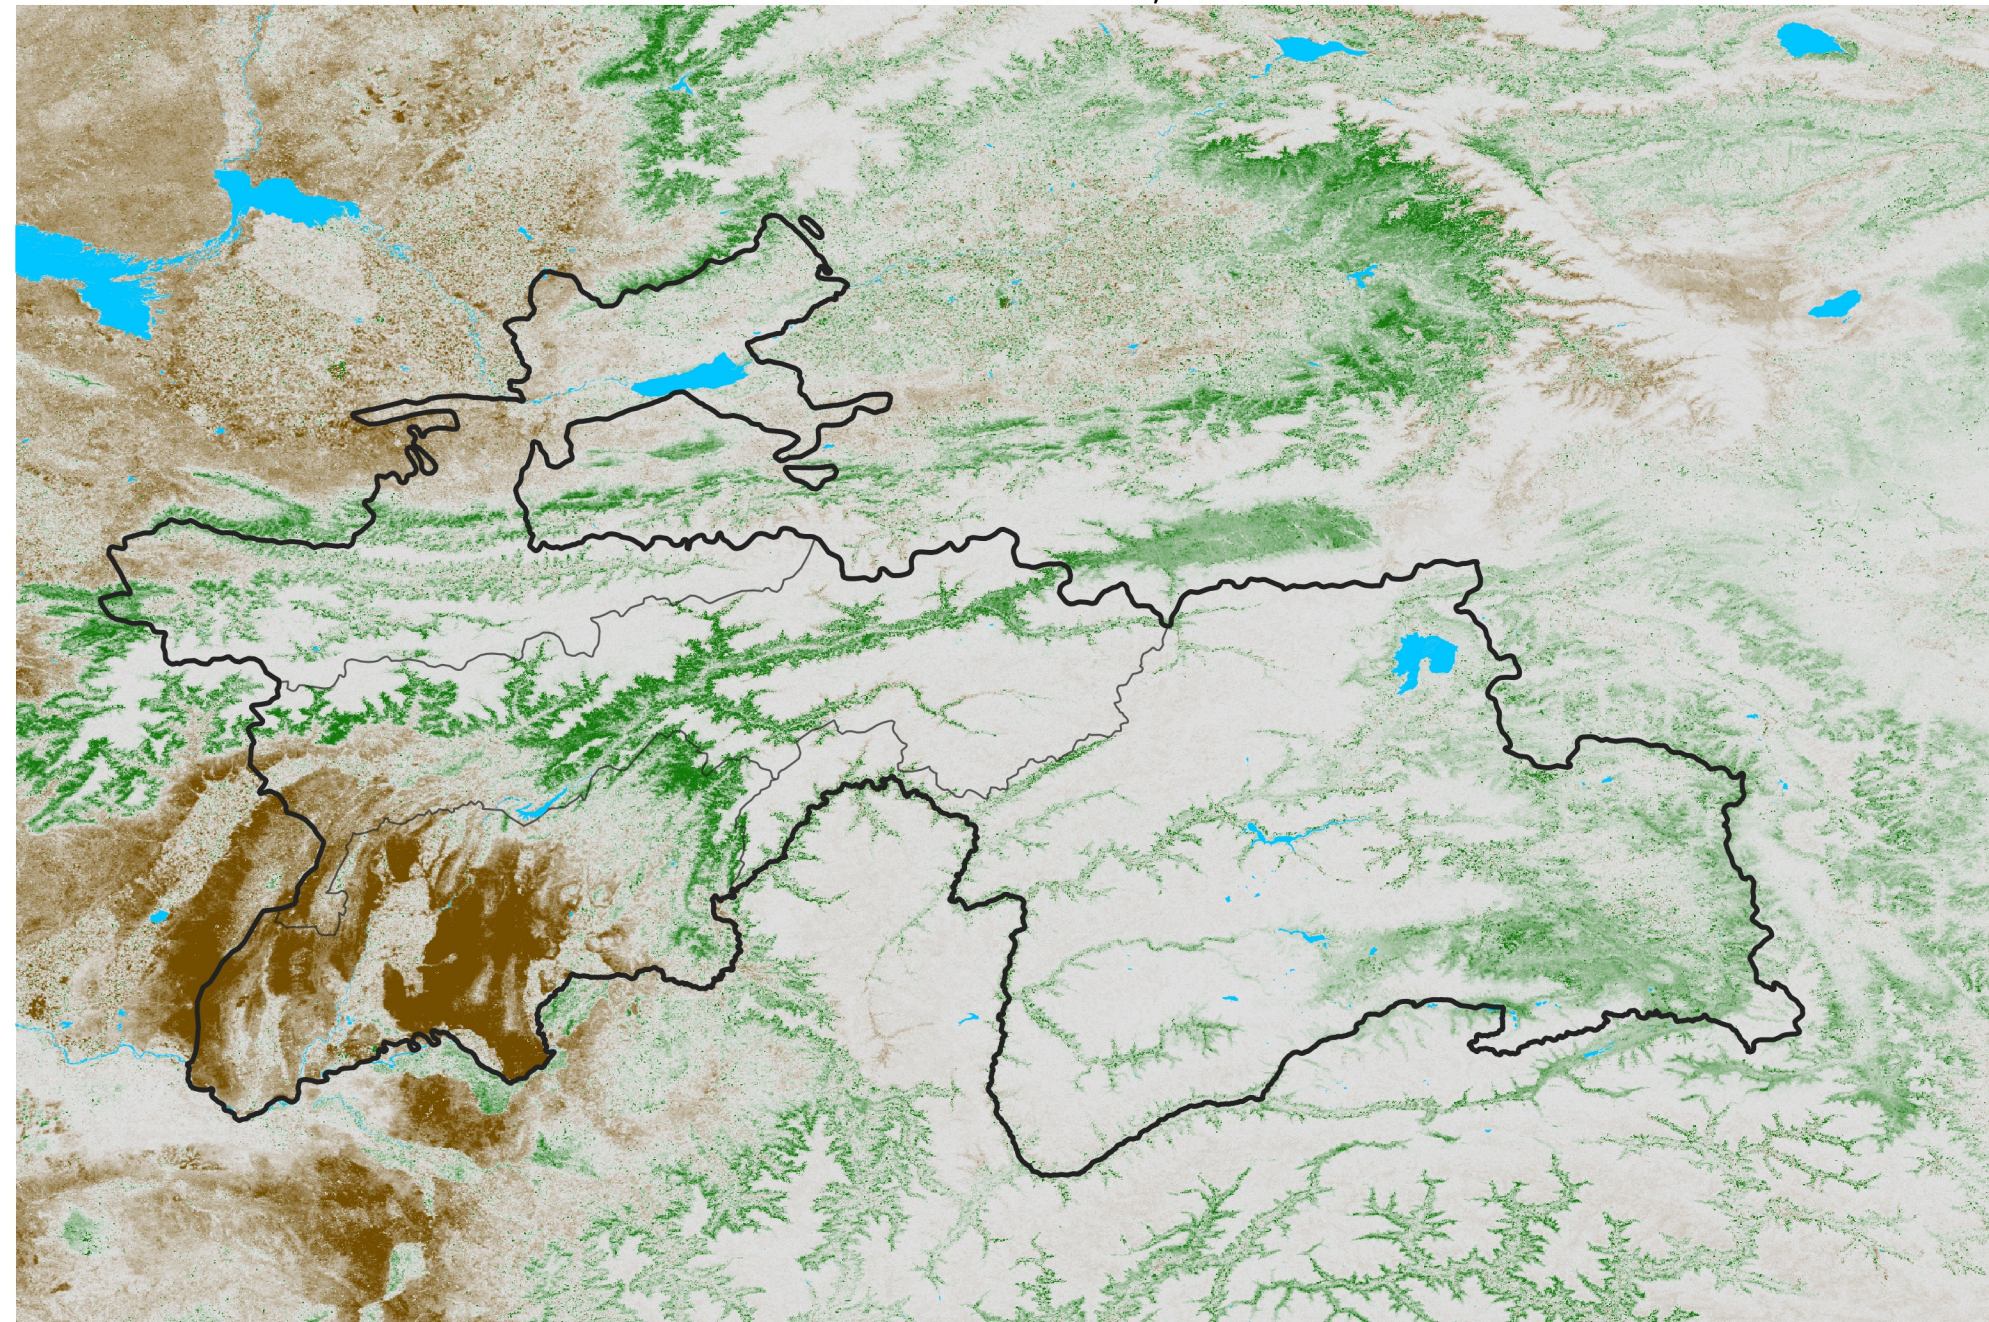

# Tajikistan NDVI Anomaly

2018 minus Mean (2012 - 2021)

Period 17 / Mar 16 - 25, 2018

## NDVI Anomaly

< -0.3   -0.2   -0.1   -0.05   0.05   0.1   0.2   >0.3

Negative

No Difference

Positive